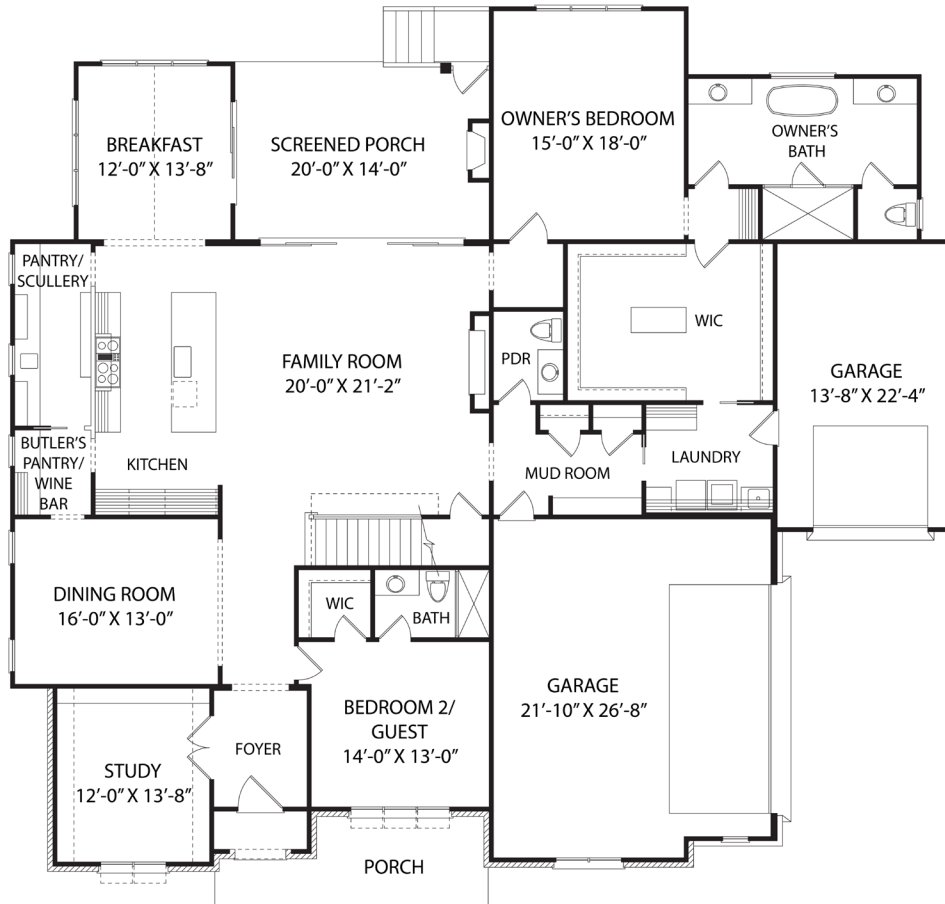

FIRST FLOOR

SECOND FLOOR

Scott Daves Construction Co.
Homesite 152 - 4,319 SF
1801 Clifton Pines Drive • Cary, NC 27519