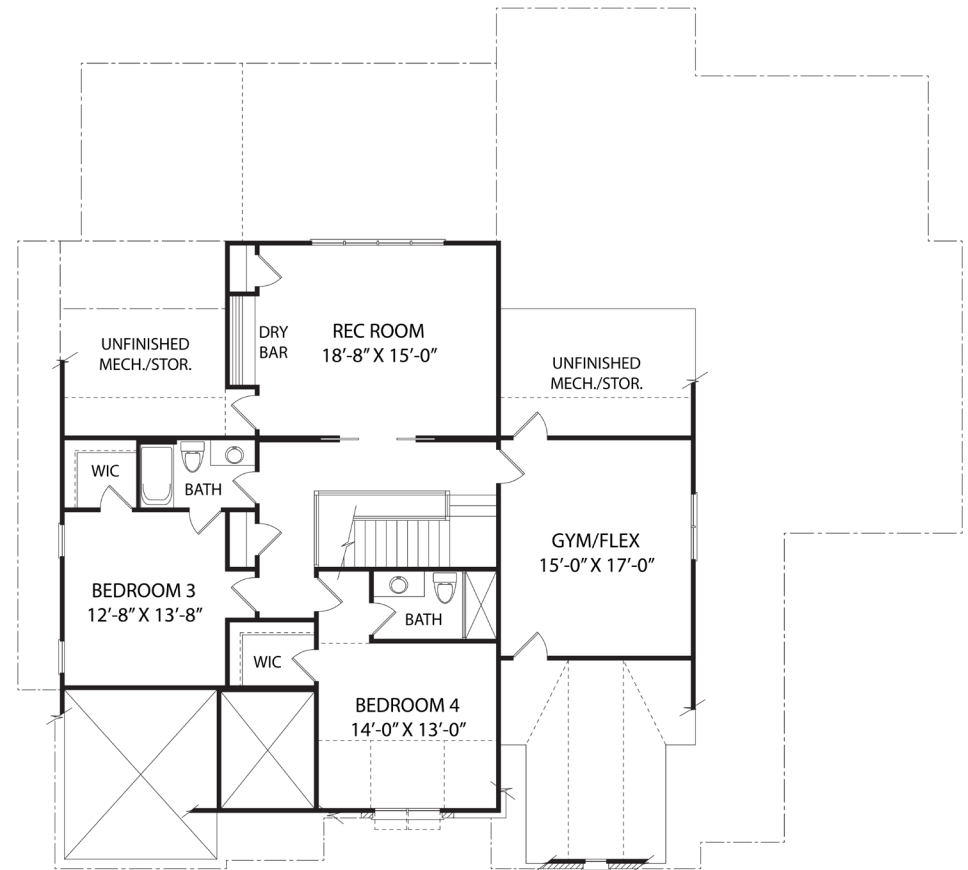

FIRST FLOOR

SECOND FLOOR

Scott Daves Construction Co.
Homesite 152 - 4,319 SF
1801 Clifton Pines Drive • Cary, NC 27519