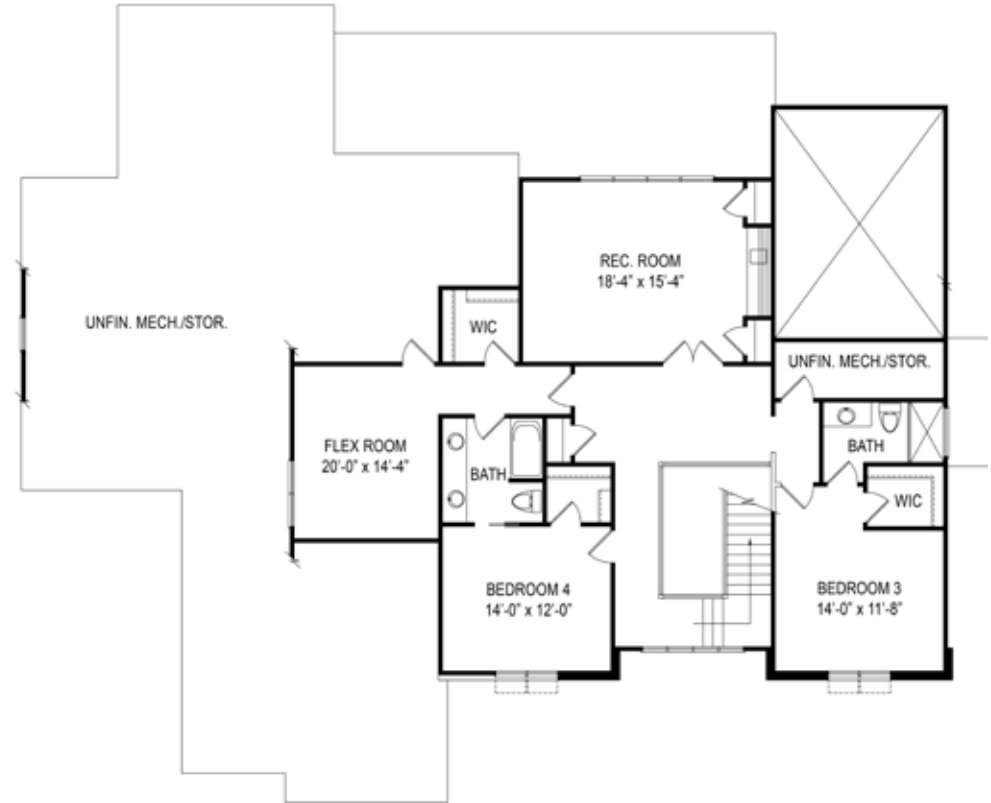

**Scott Daves Construction Co., Homesite 132 - 4,101 SF**  
1529 Montvale Grant Way • Cary, NC 27519

# MONTVALE

AT COPPERLEAF

FIRST FLOOR

SECOND FLOOR

**Scott Daves Construction Co.**  
Homesite 132 - 4,101 SF  
1529 Montvale Grant Way • Cary, NC 27519