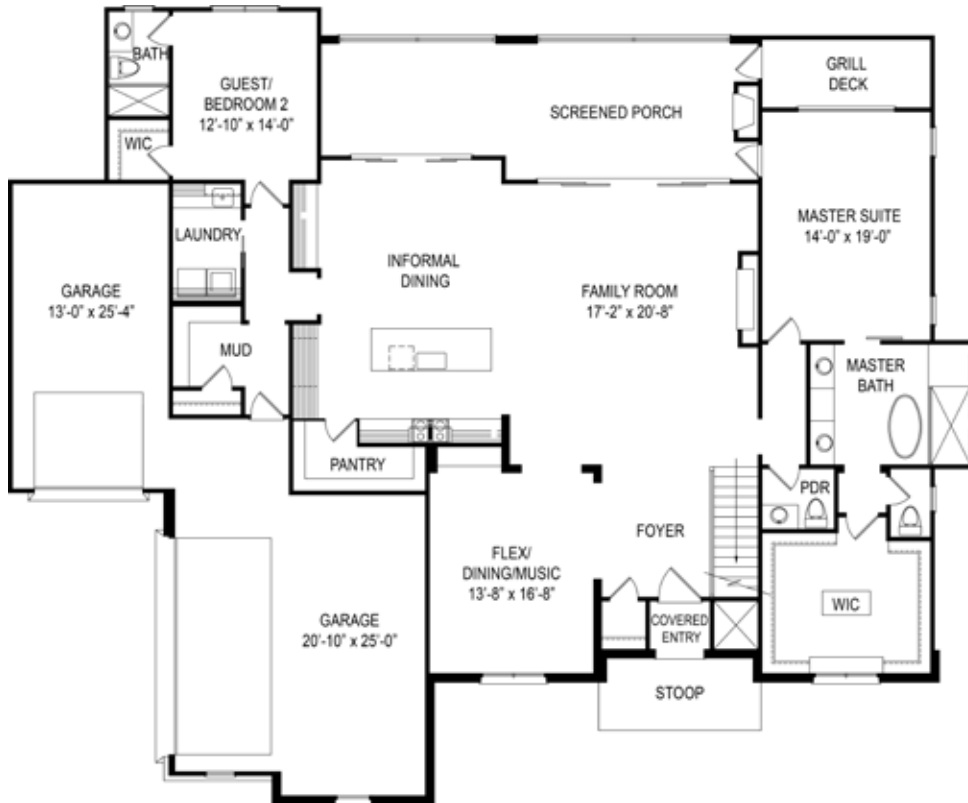

**Scott Daves Construction Co., Homesite 132 - 4,101 SF**  
1529 Montvale Grant Way • Cary, NC 27519

# MONTVALE

AT COPPERLEAF

FIRST FLOOR

SECOND FLOOR

**Scott Daves Construction Co.**  
Homesite 132 - 4,101 SF  
1529 Montvale Grant Way • Cary, NC 27519