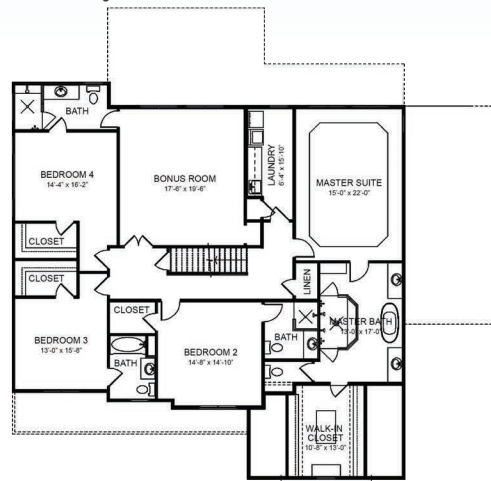

Montvale, Upright Builders Lot 10 - 4,538 SF
1021 Montvale Ridge Court Cary, NC 27519

FIRST FLOOR

SECOND FLOOR

The Montvale sales information office is located at 1072 Montvale Ridge Road in Cary, NC 27519 and is open daily. For more information, contact us at: 919-650-6414 · www.montvalecary.com
 Floorplans and renderings are artist representations and are subject to change without prior notice. Dimensions are approximate. Plans are copyrighted and duplication is prohibited. Sales by Coldwell Banker Howard Perry and Walston Builder Services.