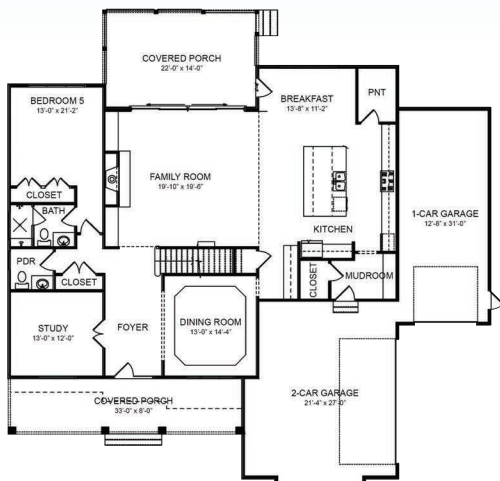

Montvale, Upright Builders Lot 10 - 4,538 SF
1021 Montvale Ridge Court Cary, NC 27519

FIRST FLOOR

SECOND FLOOR

The Montvale sales information office is located at 1072 Montvale Ridge Road in Cary, NC 27519 and is open daily. For more information, contact us at: 919-650-6414 · www.montvalecary.com
 Floorplans and renderings are artist representations and are subject to change without prior notice. Dimensions are approximate. Plans are copyrighted and duplication is prohibited. Sales by Coldwell Banker Howard Perry and Walston Builder Services.