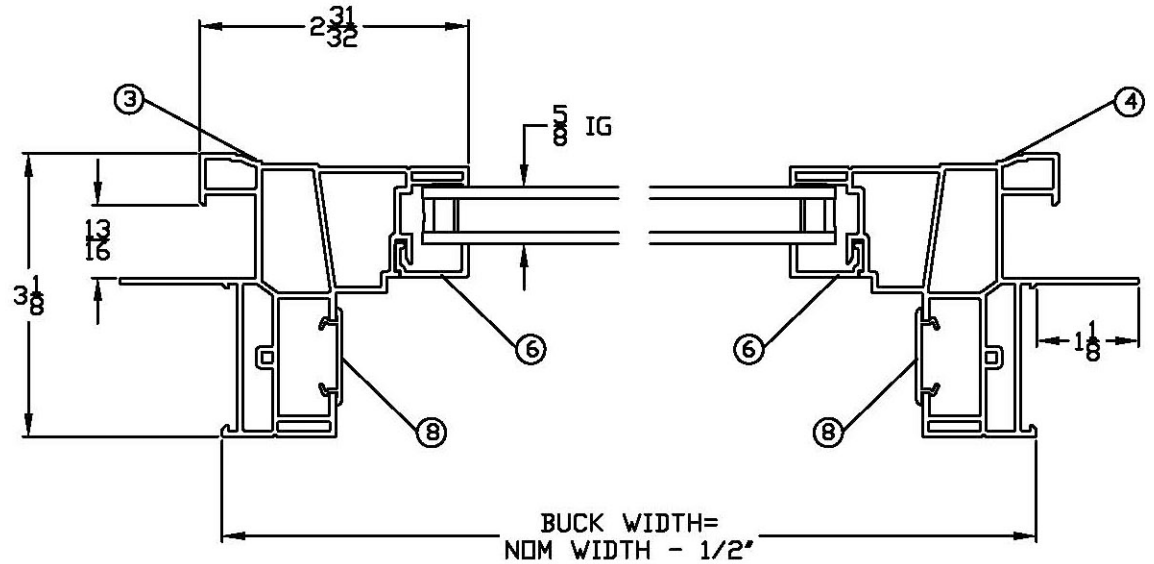

BUCK HEIGHT=
NOM HEIGHT - 1/2"

BUCK WIDTH=
NOM WIDTH - 1/2"

OPTIONAL 13/16" MUNTINS

ITEM NO.	DESCRIPTION
1.	FRAME HEAD
2.	FRAME SILL
3.	FRAME JAMB RH
4.	FRAME JAMB LH
5.	HORIZONTAL GLAZING BEAD
6.	VERTICAL GLAZING BEAD
7.	HORIZONTAL DUST COVER
8.	VERTICAL DUST COVER

**STYLE 21 STANDARD VINYL
FIXED PICTURE WINDOW**