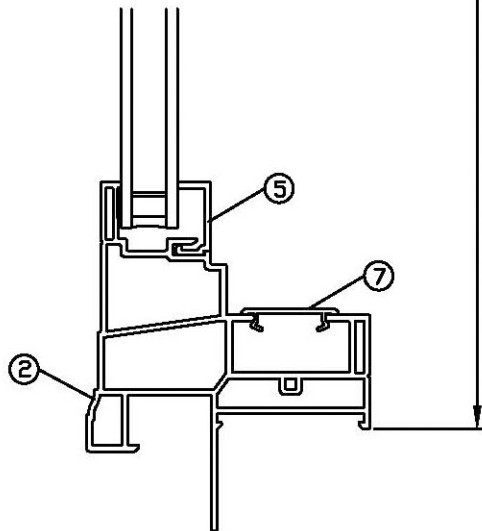

BUCK HEIGHT=
NOM HEIGHT - 1/2"

BUCK WIDTH=
NOM WIDTH - 1/2"

OPTIONAL 13/16" MUNTINS

ITEM NO.	DESCRIPTION
1.	FRAME HEAD
2.	FRAME SILL
3.	FRAME JAMB RH
4.	FRAME JAMB LH
5.	HORIZONTAL GLAZING BEAD
6.	VERTICAL GLAZING BEAD
7.	HORIZONTAL DUST COVER
8.	VERTICAL DUST COVER

**STYLE 21 STANDARD VINYL
FIXED PICTURE WINDOW**