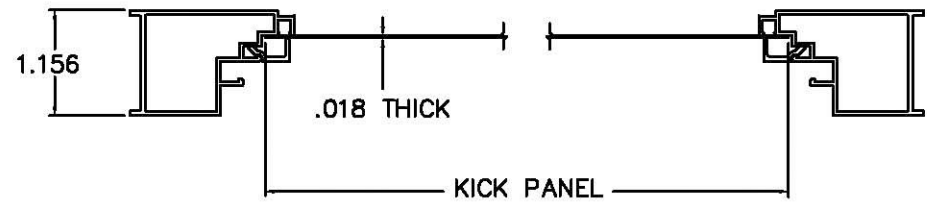

VERTICAL VIEW

HORIZONTAL VIEW

KICK PANEL DETAIL INTERIOR

STYLE 563/567  
SELF STORING COMBINATION  
FULL VIEW DOOR