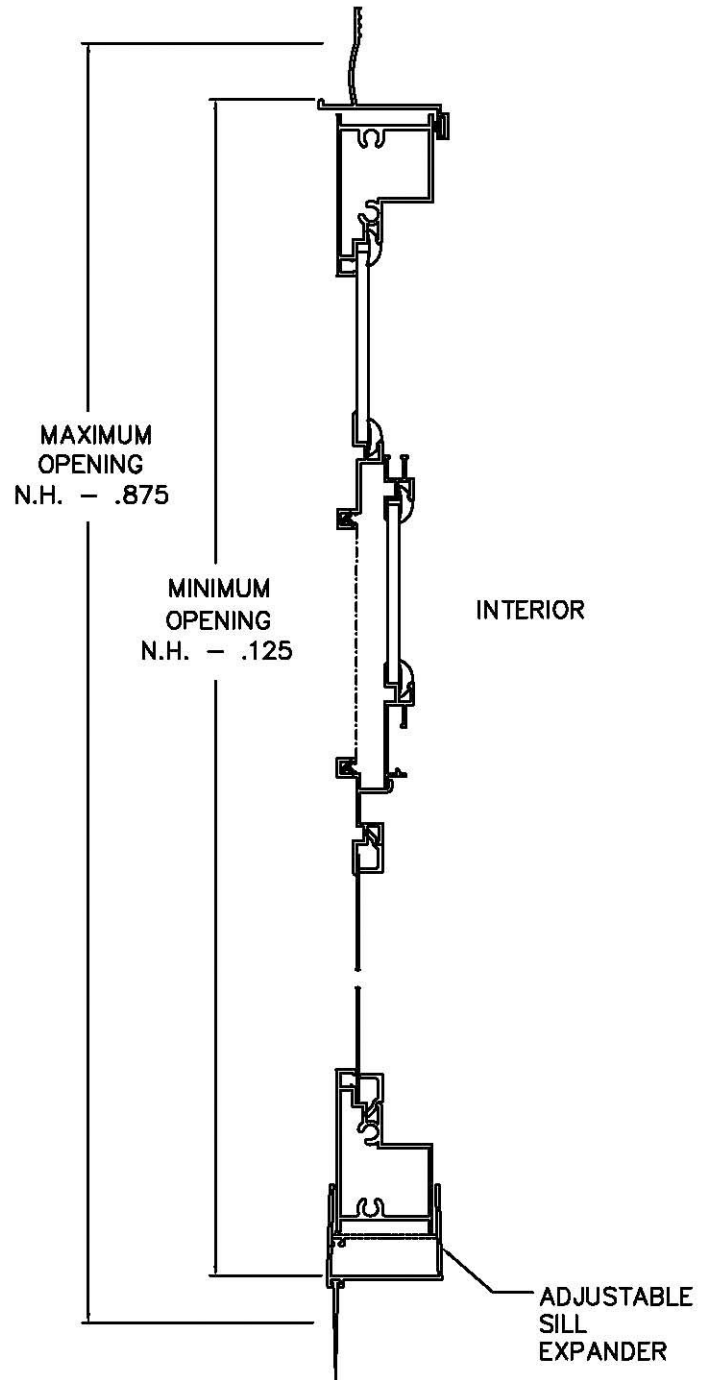

VERTICAL VIEW

HORIZONTAL VIEW

KICK PANEL DETAIL INTERIOR

STYLE 563/567  
SELF STORING COMBINATION  
FULL VIEW DOOR