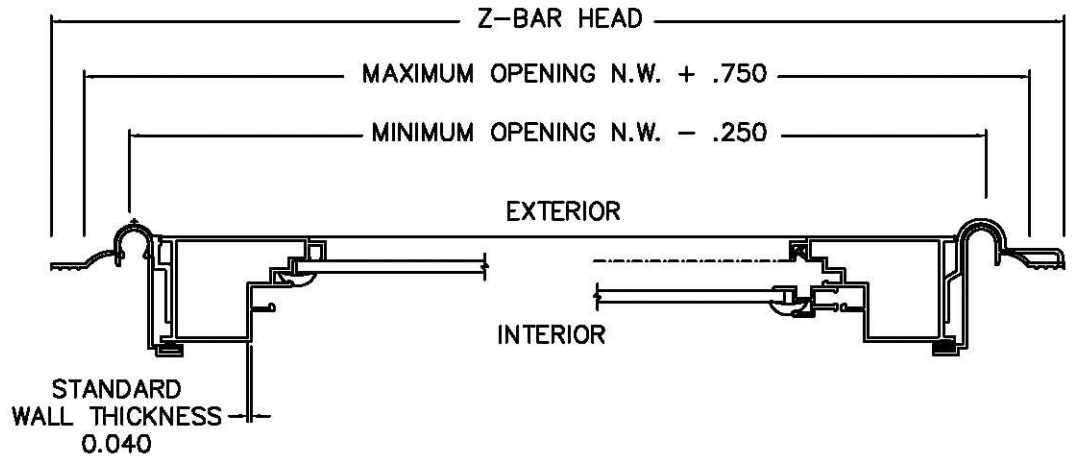

VERTICAL VIEW

HORIZONTAL VIEW

KICK PANEL DETAIL INTERIOR

STYLE 563/567  
SELF STORING COMBINATION  
FULL VIEW DOOR