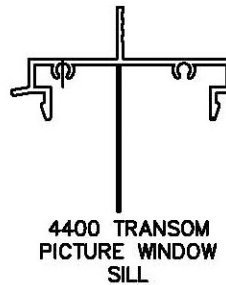

4440 TRANSOM
PICTURE WINDOW
SILL

SERIES 4440 FIXED PICTURE WINDOW
WITH THERMAL BREAK

4400 TRANSOM
PICTURE WINDOW
SILL

4400 FIXED PICTURE WINDOW

SERIES 4440 FIXED PICTURE WINDOW
WITH THERMAL BREAK

4400 FIXED PICTURE WINDOW

13/16" STANDARD MUNTINS

SERIES 4000
FIXED PICTURE WINDOW
ALUMINUM TILT WINDOW