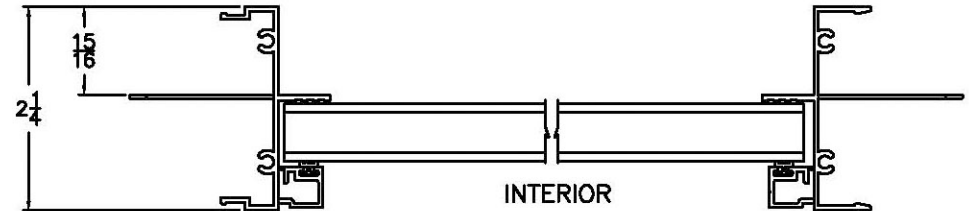

4440 TRANSOM
PICTURE WINDOW
SILL

SERIES 4440 FIXED PICTURE WINDOW
WITH THERMAL BREAK

4400 TRANSOM
PICTURE WINDOW
SILL

4400 FIXED PICTURE WINDOW

SERIES 4440 FIXED PICTURE WINDOW
WITH THERMAL BREAK

4400 FIXED PICTURE WINDOW

13/16" STANDARD MUNTINS

SERIES 4000
FIXED PICTURE WINDOW
ALUMINUM TILT WINDOW