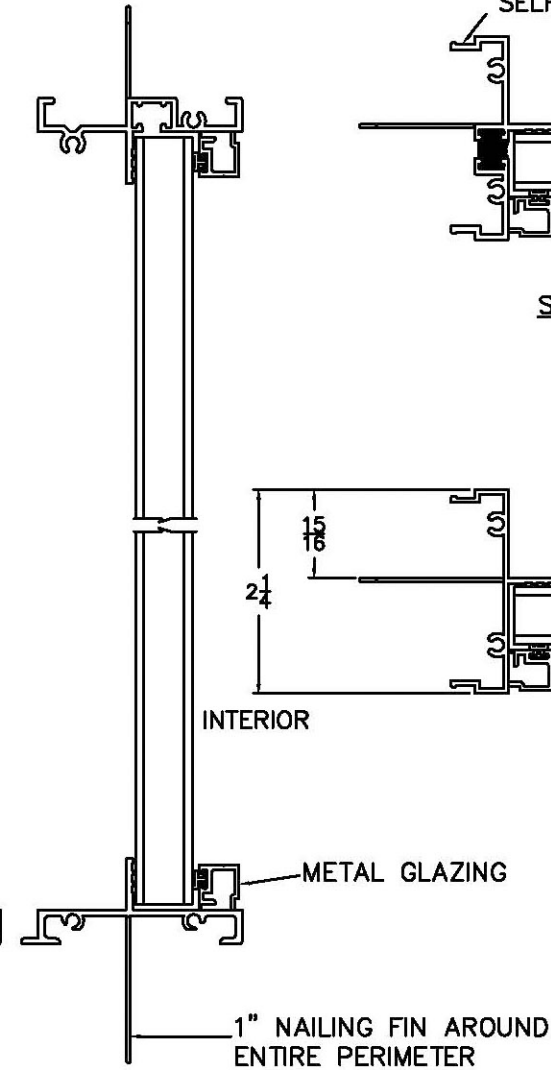

4440 TRANSOM
PICTURE WINDOW
SILL

SERIES 4440 FIXED PICTURE WINDOW
WITH THERMAL BREAK

4400 TRANSOM
PICTURE WINDOW
SILL

4400 FIXED PICTURE WINDOW

SERIES 4440 FIXED PICTURE WINDOW
WITH THERMAL BREAK

4400 FIXED PICTURE WINDOW

13/16" STANDARD MUNTINS

SERIES 4000
FIXED PICTURE WINDOW
ALUMINUM TILT WINDOW