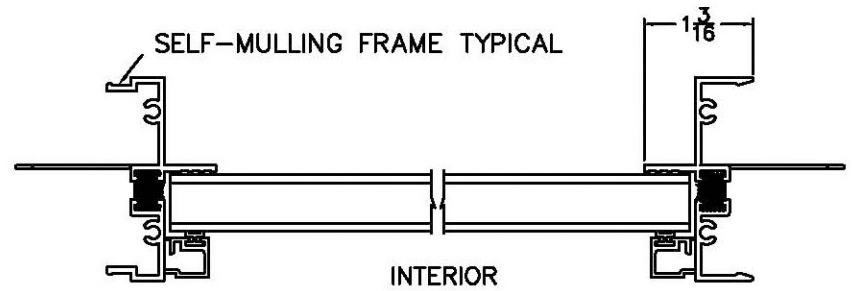

4440 TRANSOM
PICTURE WINDOW
SILL

SERIES 4440 FIXED PICTURE WINDOW
WITH THERMAL BREAK

4400 TRANSOM
PICTURE WINDOW
SILL

4400 FIXED PICTURE WINDOW

SERIES 4440 FIXED PICTURE WINDOW
WITH THERMAL BREAK

4400 FIXED PICTURE WINDOW

13/16" STANDARD MUNTINS

SERIES 4000
FIXED PICTURE WINDOW
ALUMINUM TILT WINDOW