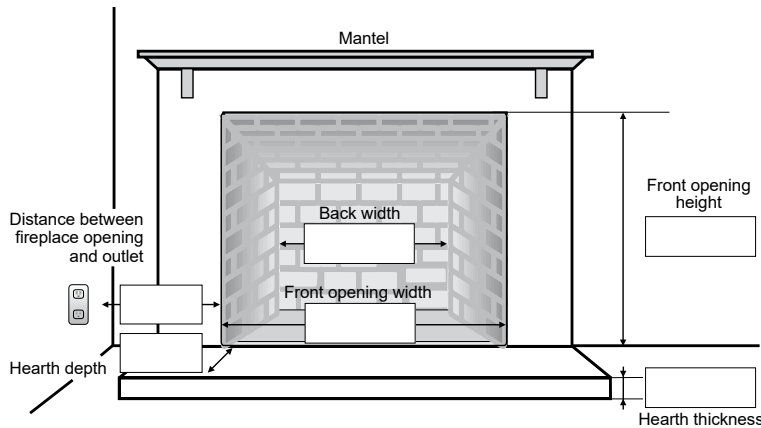

FIREPLACE SELECTION WORKSHEET

We want you to enjoy your beautiful Regency fireplace for years to come. To help you figure out which product is just right for your home, fill in the following worksheet. Once complete, visit your nearest Regency dealer. Your professional Regency dealer will assess your needs - including local building codes - and install your Regency.

1. BASIC PRODUCT FUNCTION QUESTIONS	
a. I would like my unit to provide me with:	☐ Supplemental heating ☐ Priority heating
b. The room/rooms I would like to heat are:	sq. ft.

2. FIREPLACE PRODUCT TYPE AND MEASUREMENTS	
a. I am:	☐ Installing a new fireplace ☐ Installing into an existing fireplace
b. Fill in the following measurements:	Ceiling Height:
	Location in the room:
c. What is the:	Flooring material:
	Wall material:
	Ceiling material:
d. Fireplace opening dimensions:	Width (front):
	Width (back):
	Height:
	Depth:

www.regency-fire.com

© 2016 FPI Fireplace Products International Ltd. Regency, Liberty, Regency Horizon and Surefire are registered or proprietary trademarks of FPI Fireplace Products International Ltd. All rights reserved.
Printed in Canada (09/16)
Part no. 944-072

your Regency dealer