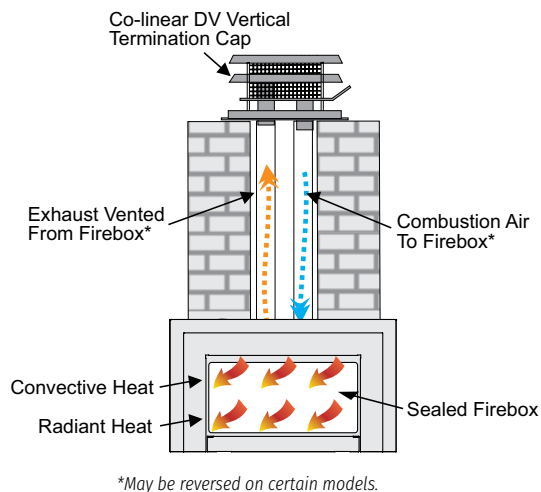

DIRECT VENT TECHNOLOGY

A Regency® Gas Insert is a specially engineered, sealed fireplace that slips into your existing masonry or pre-fab fireplace to create a high efficiency heating system with a beautiful fire. The airtight firebox means that you will keep all of the comforting heat generated from your Regency inside your home. Even when your fireplace is turned off, you will not lose heat up the chimney.

All the air used by the fireplace for combustion comes from outside the home and is vented to outside the home maintaining indoor air quality.

SUREFIRE™ ELECTRONIC IGNITION

The SureFire system offers an electronic ignition system which saves you money by ensuring the pilot light is only turned on when the fireplace needs to be ignited. This Electronic Ignition System converts to Standing Pilot at the flick of a switch; making it ideal during the winter season if you live in a colder climate.