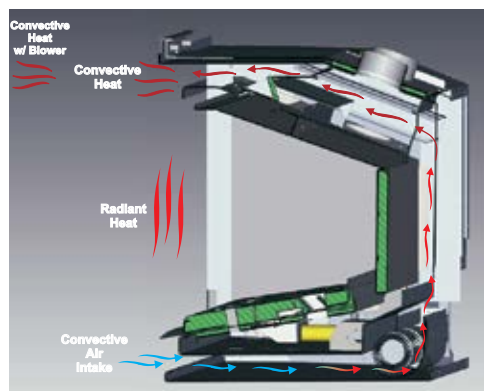

SPREAD THE WARMTH

Blower

EXTREME EFFICIENCY

The precision engineered heat exchanger systems dramatically increase the overall heating efficiency of these Regency gas inserts. The cold air from your room passes through the pre-heated heat exchanger system which is then re-distributed back into your room as comforting warm air (also known as convection heat).

INTENSE RADIANT HEAT

Not only do these gas inserts include the latest innovations in fireplace technology and efficiencies, they also generate a large amount of radiant heat from the flames and glow of the fire package. The heat from the fire radiates through the ceramic glass and transfers that warmth to you, providing the perfect combination of radiant and convective heat distribution.

VARIABLE SPEED BLOWER TO MAXIMIZE EFFICIENCY

Regency blowers are a standard feature with all gas inserts. A blower will let you enjoy the warmth of your fireplace from any corner of your living space. Our quiet blowers increase the efficiency of your fireplace by pushing the heat produced by your fireplace forward and distributing it further and evenly into the room.