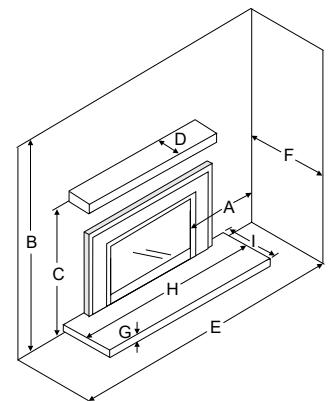

MINIMUM CLEARANCE TO COMBUSTIBLES		HRI6E	LRI6E	HRI4E	LRI4E	HRI3E	LRI3E	E33	U32	U31	E21	L234
A	Side Wall	12"	12"	6"	6"	6"	6"	8"	10"	10"	9"	8"
B	Ceiling	60"	60"	60"	60"	60"	60"	72"	67-1/2"	66-1/2"	53-1/2"	73"
C	Mantel Height (min.)	40"	40"	35"	35"	38"	38"	40"	33"	32-1/2"	31-1/2"	38"
	(with optional deflector)	36"	36"	32"	32"	28"	28"	N/A	N/A	N/A	N/A	N/A
D	Mantel Depth (min.)	2"	2"	1"	1"	1"	1"	3-1/2"	3-1/2"	3-1/2"	3-1/2"	1"
	(with optional deflector)	1"	1"	1"	1"	1"	1"	N/A	N/A	N/A	N/A	N/A
E	Alcove Width	56"	56"	54"	54"	54"	54"	76"	48"	48"	48"	60"
F	Max. Alcove Depth	36"	36"	36"	36"	36"	36"	36"	36"	36"	36"	36"

NON-COMBUSTIBLE HEARTH REQUIREMENT												
G	Hearth Height	1-3/8"	1-3/8"	1/2"	1/2"	0"	0"	1-1/4"	0"	0"	0"	1-1/2"
H	Hearth Width	44"	44"	40"	40"	36"	36"	45-1/2"	0"	0"	0"	28"
I	Hearth Depth	14"	14"	14"	14"	12"	12"	13"	0"	0"	0"	12"

Note: Before installing please refer to the product manual.