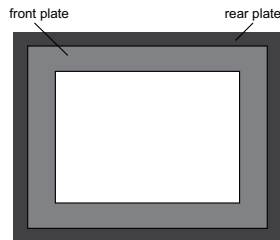

BACKING PLATES, FACEPLATES & INLAYS

BACKING PLATE OPTIONS*

Small Backing Plate

Regular Backing Plate

4-sided Regular Backing Plate

Oversized Backing Plate

*Custom sizes also available

FACEPLATE OPTIONS

Vignette Faceplate

Vignette Faceplate (4-sided)

Georgian Rustic Vignette Faceplate

Tudor Rustic Vignette Faceplate

Low Profile Faceplate

Low Profile Faceplate (4-sided)

FACEPLATE & INLAY FINISHES

Black