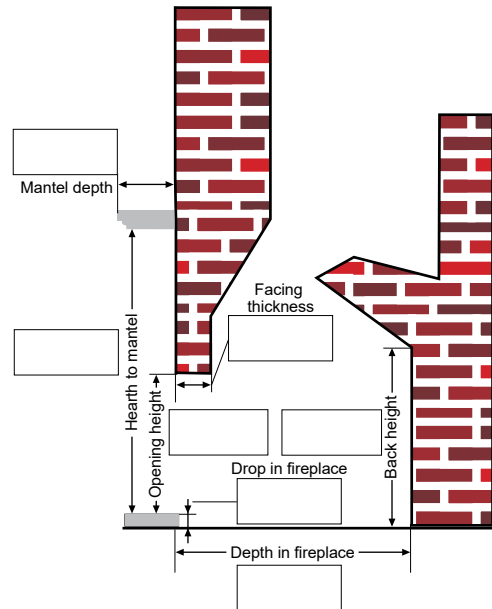

FIREPLACE SELECTION WORKSHEET

We want you to enjoy your beautiful Regency fireplace for years to come. To help you figure out which product is just right for your home, fill in the following worksheet. Once complete, visit your nearest Regency dealer. Your professional Regency dealer will assess your needs - including local building codes - and install your Regency.

1. BASIC PRODUCT FUNCTION QUESTIONS	
a. I would like my unit to provide me with:	☐ Supplemental heating ☐ Priority heating
b. The room/rooms I would like to heat are:	sq. ft.

2. FIREPLACE PRODUCT TYPE AND MEASUREMENTS	
a. I am:	☐ Installing a new fireplace ☐ Installing into an existing fireplace
b. Fill in the following measurements:	Ceiling Height:
	Location in the room:
c. What is the:	Flooring material:
	Wall material:
	Ceiling material:
d. Fireplace opening dimensions:	Width (front):
	Width (back):
	Height:
	Depth:

www.regency-fire.com

© 2016 FPI Fireplace Products International Ltd. Regency, Liberty, Regency Horizon and Surefire are registered or proprietary trademarks of FPI Fireplace Products International Ltd. All rights reserved.
Printed in Canada (09/16)
Part no. 944-072

your Regency dealer