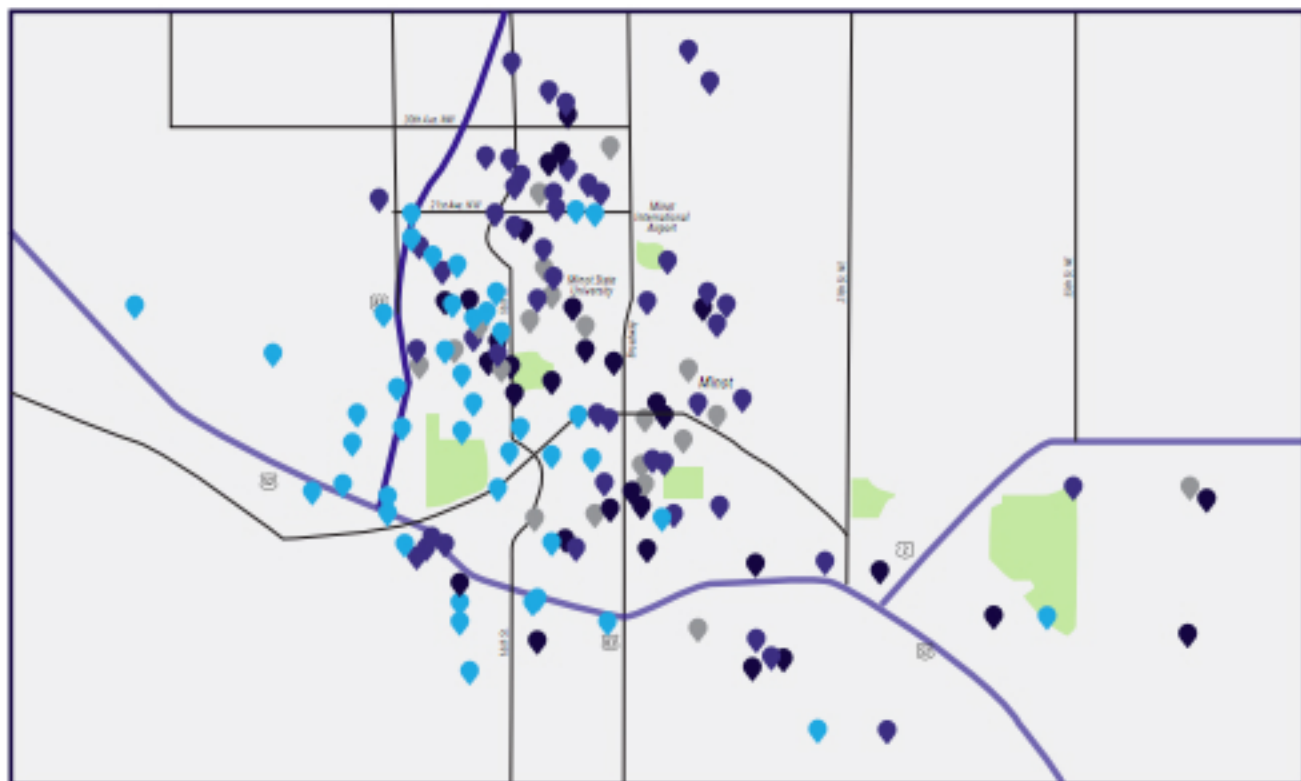

PAST HOME SALES

2015-2018

- 2015 Sales
- 2016 Sales
- 2017 Sales
- 2018 Sales

PAST HOME SALES

2015-2018

1422 35th Ave. SE - Minot, ND	822 7th Ave. NW - Minot, ND	3420 20th Ave. NW - Minot, ND	410 28th Ave. SW #10 - Minot, ND
2304 23rd St. SW - Minot, ND	204 11th St. SW - Minot, ND	Lot 1 Hawks View 1st Addn - Minot, ND	2039 5th St. NW - Minot, ND
1539 S. Main St. - Minot, ND	1812 10th St. SW - Minot, ND	1425 5th St. SW - Minot, ND	1700 Terrace Drive - Minot, ND
1621 4th St. SW - Minot, ND	25 19th Ave. SE - Minot, ND	917 16th Ave. SE - Minot, ND	5304 15th Ave. SE - Minot, ND
202 7th St. NW - Minot, ND	401 1st Ave. NW - Minot, ND	2043 14th St. NW - Minot, ND	205 12th Ave. NE - Minot, ND
629 3rd St. SE - Minot, ND	1502 47th St. SE - Minot, ND	212 4th St. NE - Sully, ND	515 21st Ave. NW - Minot, ND
518 2nd St. SE - Minot, ND	1626 6th St. SW - Minot, ND	401 Main St. N - Berthold, ND	1024 11th St. NW - Minot, ND
1622 W. Central Ave - Minot, ND	705 Main St. S - Minot, ND	3205 15th St. NW - Minot, ND	817 8th Ave. NE - Minot, ND
1457 1st St. SW - Minot, ND	5323 15th Ave. SE - Minot, ND	604 Carvell St. - Max, ND	3403 15th St. NW - Minot, ND
2605 17th Ave. NW - Minot, ND	8 13th Ave. SE - Minot, ND	23 Moxie Pt. - Minot, ND	1300 5th Ave. SE - Minot, ND
1300 33rd Ave. SW - Minot, ND	2315 2nd Ave. NW - Minot, ND	230 13th Ave. SE - Minot, ND	2136 8th St. NW - Minot, ND
2500 Bel Air Dr. - Minot, ND	1002 Valley St. - Minot, ND	1832 9th St. SW - Minot, ND	6 Timothy Drive NW - Minot, ND
2200 8th Ave. NW - Minot, ND	1305 5th Ave. NW - Minot, ND	2785 84th St. NW - Lansford, ND	3408 Timber Trail - Minot, ND
161 20th Ave. SE #104 - Minot, ND	1115 Delmar Ct. NW - Minot, ND	2532 10th Ave NW - Minot, ND	11 18th St. SW - Minot, ND
901 25th 1/2 Ave. NW - Minot, ND	3038 9th St. SE - Minot, ND	2916 W Central Ave. - Minot, ND	501 10th St. NE - Minot, ND
924 24th Ave. NW - Minot, ND	1426 1st St. SE - Minot, ND	705 500 St. - Minot, ND	2520 20th Ave. SE - Suite J - Minot, ND
11 19th St. NW - Minot, ND	301 18th St. NW - Minot, ND	801 Park St. SW - Minot, ND	2102 14th St. NW - Minot, ND
3711 US-52 - Minot, ND	2943 8th St. NW - Minot, ND	9 Shirley Ct. - Minot, ND	1920 28th St. SW - Minot, ND
1515 3rd Ave. SW - Minot, ND	511 10th Ave. SE - Minot, ND	1824 9th St. SW - Minot, ND	605 35th Ave. NE - Minot, ND
710 9th St. NE - Minot, ND	611 1st Ave. SE - Minot, ND	1631 4th St. SE - Minot, ND	11650 Aidel Ct. SE - Minot, ND
1817 35th Ave. SE - Minot, ND	3005 12th St. NW - Minot, ND	1906 23rd Ave. NW - Minot, ND	1709 Terrace Ct. - Minot, ND
7610 15th Ave. SE - Minot, ND	2609 4th St. NW - Minot, ND	605 11th St. NE - Minot, ND	2935 8th St. NW - Minot, ND
2609 4th St. NW - Minot, ND	3724 Grayson Dr. - Minot, ND	2732 Academy Rd. - Minot, ND	1218 2nd St. SE - Minot, ND
1511 1st St. SE - Minot, ND	1409 14th St. SW - Minot, ND	96 Mulberry Loop - Minot, ND	1812 26th St. SW - Minot, ND
2808 11th Ave. SE - Minot, ND	1505 1st Ave. SW - Minot, ND	912 20th Ave. NW - Minot, ND	3013 10th St. NW - Minot, ND
1780 79th St. NW - Minot, ND	471 21st NW - Minot, ND	1913 24th St. SW - Minot, ND	2320 14th St. NW - Minot, ND
608 2157 St. NW - Minot, ND	1115 University Ave. - Minot, ND	1709 8th St. NW - Minot, ND	219 20th St. NW - Minot, ND
2046 4th St. NW - Minot, ND	3005 12th St. NW - Minot, ND	3203 15th St. NW - Minot, ND	1205 7th Ave. NW - Minot, ND
2941 8th St. NW - Minot, ND	2408 56th St. NW - Minot, ND	1000 20th Ave. NW - Minot, ND	709 6th St. SW - Minot, ND
1565 16th St. NW - Minot, ND	1132 23rd St. NW - Minot, ND	205 25th St. NW - Minot, ND	2949 8th St. NW - Minot, ND
701 35th Ave. NE - Minot, ND	2951 8th St. NW - Minot, ND	2216 7th St. NW - Minot, ND	98 Mulberry Loop NE - Minot, ND
1910 23rd Ave. NW - Minot, ND	314 5th Ave. SE - Minot, ND	1815 W Central Ave. SW - Minot, ND	3325 43rd Ave. SE - Minot, ND
2314 Bel Air Dr. - Minot, ND	1304 10th St. SW - Minot, ND	524 3rd St. NW - Minot, ND	1804 24th St. SW - Minot, ND
609 Hillcrest Dr. - Minot, ND	2721 39th St. SE - Minot, ND	525 17th St. SW - Minot, ND	823 6th Ave. NW - Minot, ND
180 43rd Ave. SE - Minot, ND	1310 2nd St. SE - Minot, ND	2516 5th St. NW - Minot, ND	1231 7th St. NW - Minot, ND
1505 10th St. SW - Minot, ND	1000 17th St. NW - Minot, ND	30 Mulberry Loop NE - Minot, ND	105 30th St. NW - Minot, ND
2224 Skyline Dr. - Minot, ND	1826 8th St. SW - Minot, ND	209 4th St. NW - Minot, ND	120 18th St. SW - Minot, ND
529 3rd St. SE - Minot, ND	34 Mulberry Loop NE - Minot, ND	1322 1st St. SE - Minot, ND	2955 8th St. NW - Minot, ND
		3209 15th St. NW - Minot, ND	921 1st St. NW - Minot, ND
		900 25th Ave. NW - Minot, ND	907 6th Ave. NE - Minot, ND
		308 2nd St. - Granville, ND	3348 20th Ave NW - Minot, ND
		503 6th St. SE - Stanley, ND	200 19th St. SE - Minot, ND
		4935 Misty Lane - Garrison, ND	7204 15th Ave. SE - Minot, ND
		9310 84th Ave. SE - Logan, ND	1004 15th Ave. SE - Minot, ND
		416 Colton Ave. E - Burlington, ND	609 3rd St. NE - Minot, ND