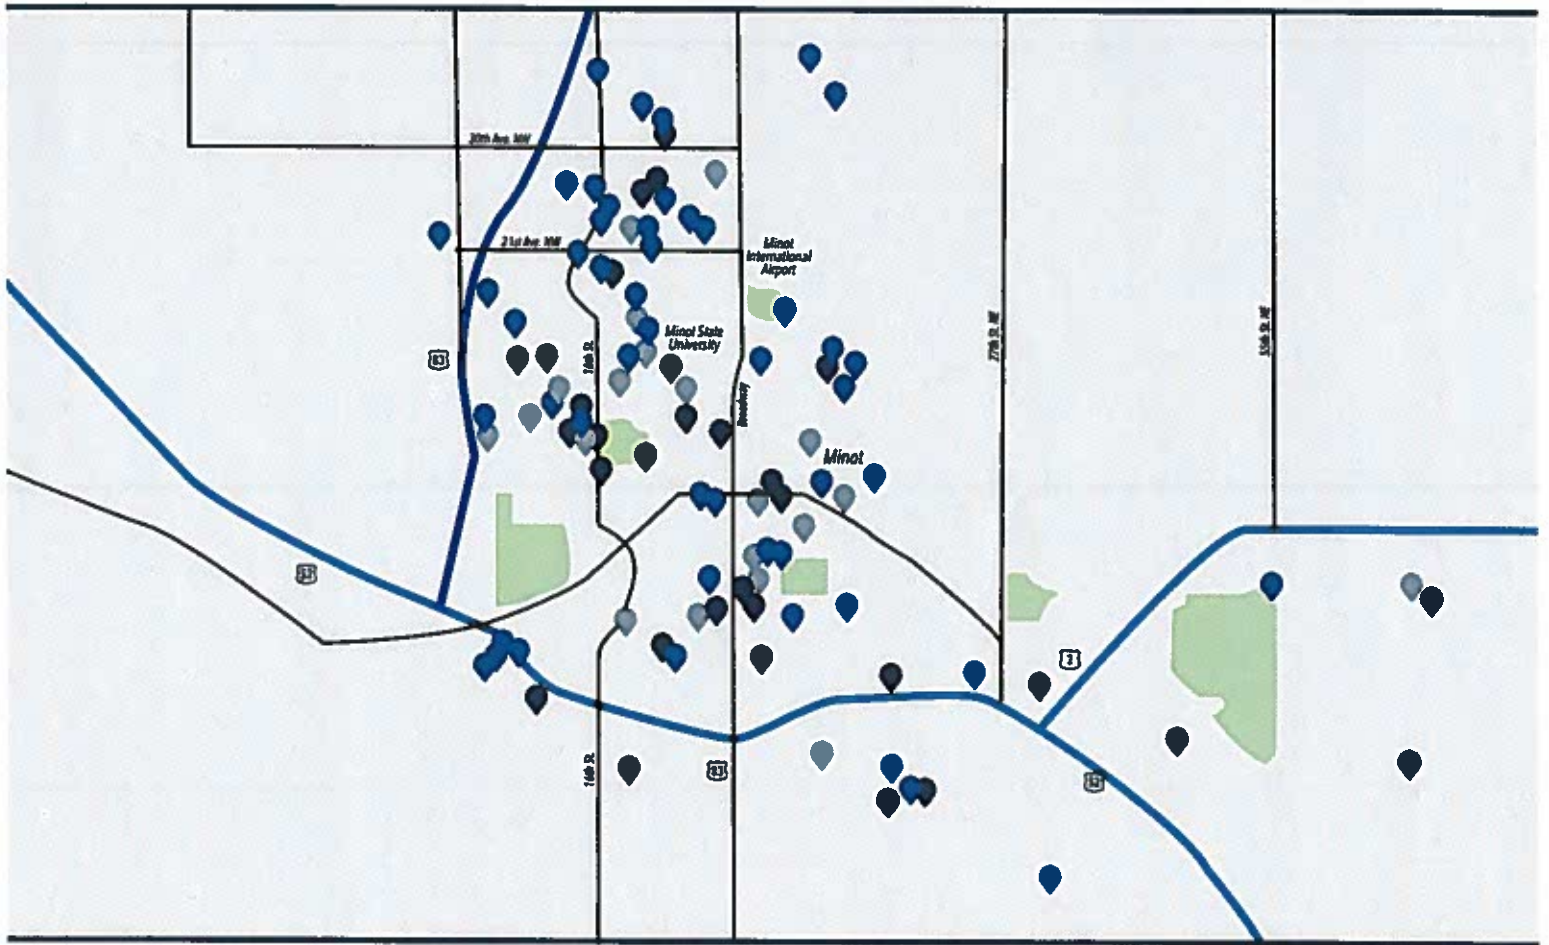

PAST HOME SALES

2015-2017

- 2015 Sales
- 2016 Sales
- 2017 Sales