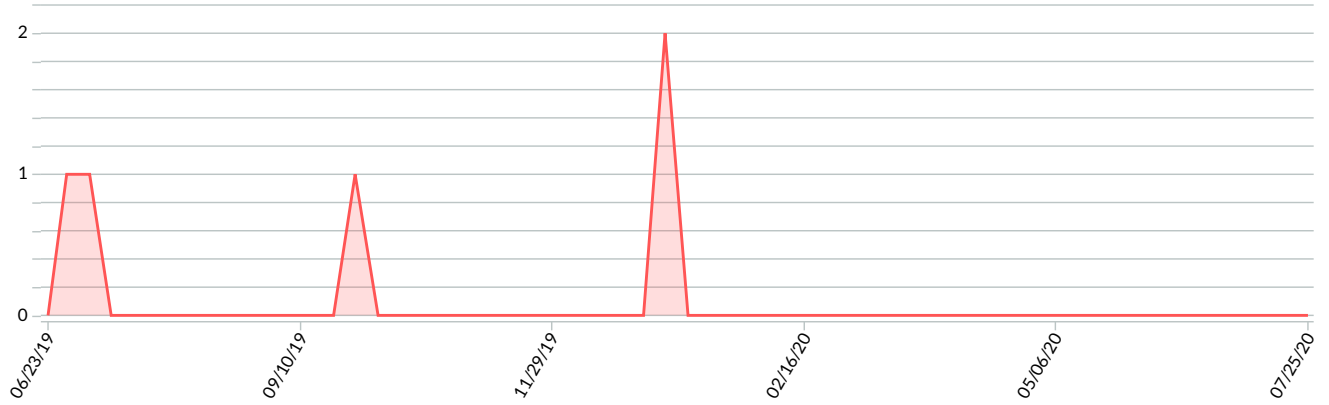

All Metadata Issues

New Issues

Pages with Metadata Issues

New ☐ URL ☐ Page Authority ☐ Issue Type ☐ Analyze

Capital One Center https://www.capitalonecenter.com/	17	Description Too Long	☐
Capital One Center Connect https://www.capitalonecenter.com/connect	13	Missing Description	☐