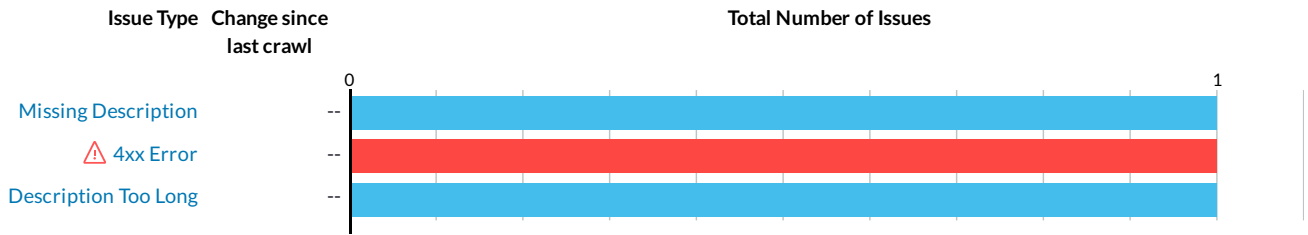

Total Issues Detected

Critical	Warnings	Redirect	Metadata	Content
----------	----------	----------	----------	---------

You have no new issues.

All Issues

■ Critical
 ■ Warnings
 ■ Redirect
 ■ Metadata
 ■ Content

Moz Recommends Fixing

⚠ **4xx Error (1)**

Why is this a high priority?
This is bad for site visitors, who may see "404 Error Page Not Found" instead of the content they are seeking. If external...

How to fix it: