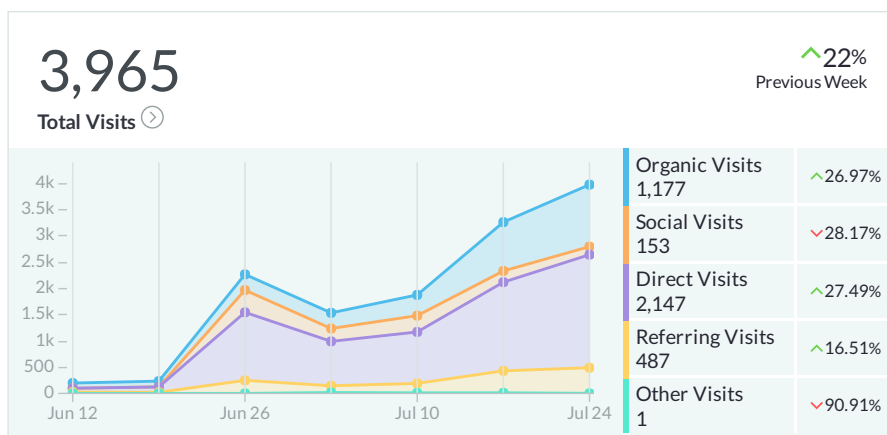

Capital One Center MOZ report

Generated on July 28, 2020

Dashboard

Top National Keywords

By rank on Google en-US

Keyword	Rank
capital one center	#1
capital one center bier...	#1
capital one center city ...	#1
capital one sculpture	#2
capital one tysons	#4

Rankings Overview

Search Visibility

Estimated percentage of clicks based on your keyword rankings

Tracked Keywords Overview

Keyword <input checked="" type="checkbox"/> Show Labels	Location ⁱ	Monthly Volume ⁱ	Rank ⁱ		URL	Optimize
capital one center Branded x	National	501-850	#1		www.capitalonecenter.com	
capital one center biergarten Branded x	National	no data ⁱ	#1		www.capitalonecenter.com/...ten	
capital one center city works Branded x	National	no data ⁱ	#1		www.capitalonecenter.com	
capital one sculpture	National	0-10	#2		www.capitalonecenter.com/...out	
capital one tysons	National	0-10	#4		www.capitalonecenter.com/visit	
1600 capital one drive mclean va	National	11-50	#6		www.capitalonecenter.com/visit	
scotts crossing road tysons	National	0-10	#8		www.capitalonecenter.com/visit	
restaurants at capital one center Branded x	National	no data ⁱ	#13		www.capitalonecenter.com	
the perch the perch x the perch menu x the perch movie x	National	2.9k-4.3k	#17		www.capitalonecenter.com/...ch	
capital one center restaurants Branded x	National	0-10	#17		www.capitalonecenter.com	
parking at capital one center Branded x	National	0-10	#18		www.capitalonecenter.com/visit	
cityworks mclean	National	101-200	#33		www.capitalonecenter.com/visit	
the perch movie the perch x the perch movie x	National	11-50	#35		www.capitalonecenter.com/...hts	
the perch hours the perch x	National	11-50	#40		www.capitalonecenter.com/...ch	
biergarten	National	11.5k-30.3k	#51+			
cityworks cityworks x	National	1.7k-2.9k	#51+			
city works	National	2.9k-4.3k	#51+			
public park	National	851-1.7k	#51+			
capital one careers capital one careers x	National	11.5k-30.3k	#51+			
concert hall	National	851-1.7k	#51+			