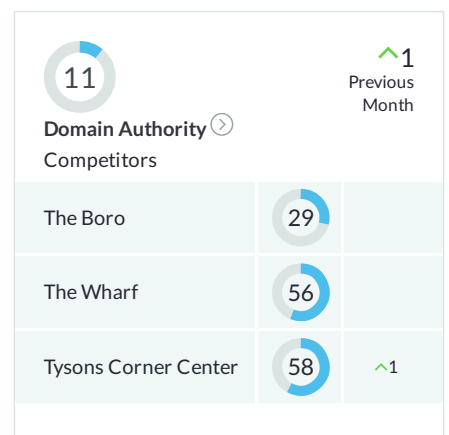

Capital One Center MOZ report

Generated on July 28, 2020

Dashboard

Top National Keywords

By rank on Google en-US

Keyword	Rank
capital one center	#1
capital one center bier...	#1
capital one center city ...	#1
capital one sculpture	#2
capital one tysons	#4

Rankings Overview

Search Visibility

Estimated percentage of clicks based on your keyword rankings

Tracked Keywords Overview

Keyword <input checked="" type="checkbox"/> Show Labels	Location ⁱ	Monthly Volume ⁱ	Rank ⁱ		URL	Optimize
capital one center Branded x	National	501-850	#1		www.capitalonecenter.com	
capital one center biergarten Branded x	National	no data ⁱ	#1		www.capitalonecenter.com/...ten	
capital one center city works Branded x	National	no data ⁱ	#1		www.capitalonecenter.com	
capital one sculpture	National	0-10	#2		www.capitalonecenter.com/...out	
capital one tysons	National	0-10	#4		www.capitalonecenter.com/visit	
1600 capital one drive mclean va	National	11-50	#6		www.capitalonecenter.com/visit	
scotts crossing road tysons	National	0-10	#8		www.capitalonecenter.com/visit	
restaurants at capital one center Branded x	National	no data ⁱ	#13		www.capitalonecenter.com	
the perch the perch x the perch menu x the perch movie x	National	2.9k-4.3k	#17		www.capitalonecenter.com/...ch	
capital one center restaurants Branded x	National	0-10	#17		www.capitalonecenter.com	
parking at capital one center Branded x	National	0-10	#18		www.capitalonecenter.com/visit	
cityworks mclean	National	101-200	#33		www.capitalonecenter.com/visit	
the perch movie the perch x the perch movie x	National	11-50	#35		www.capitalonecenter.com/...hts	
the perch hours the perch x	National	11-50	#40		www.capitalonecenter.com/...ch	
biergarten	National	11.5k-30.3k	#51+			
cityworks cityworks x	National	1.7k-2.9k	#51+			
city works	National	2.9k-4.3k	#51+			
public park	National	851-1.7k	#51+			
capital one careers capital one careers x	National	11.5k-30.3k	#51+			
concert hall	National	851-1.7k	#51+			