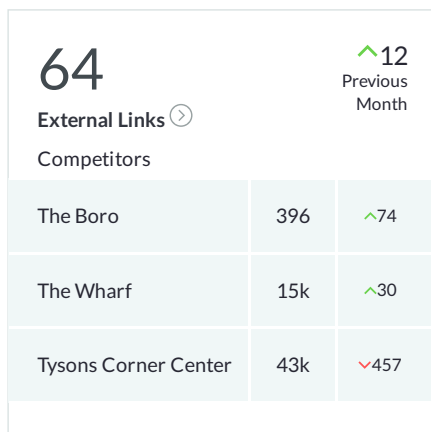

Capital One Center MOZ report

Generated on July 28, 2020

Dashboard

Top National Keywords

By rank on Google en-US

Keyword	Rank
capital one center	#1
capital one center bier...	#1
capital one center city ...	#1
capital one sculpture	#2
capital one tysons	#4

Rankings Overview

Search Visibility

Estimated percentage of clicks based on your keyword rankings

Tracked Keywords Overview

Keyword <input checked="" type="checkbox"/> Show Labels	Location ⁱ	Monthly Volume ⁱ	Rank ⁱ		URL	Optimize
capital one center Branded x	National	501-850	#1		www.capitalonecenter.com	
capital one center biergarten Branded x	National	no data ⁱ	#1		www.capitalonecenter.com/...ten	
capital one center city works Branded x	National	no data ⁱ	#1		www.capitalonecenter.com	
capital one sculpture	National	0-10	#2		www.capitalonecenter.com/...out	
capital one tysons	National	0-10	#4		www.capitalonecenter.com/visit	
1600 capital one drive mclean va	National	11-50	#6		www.capitalonecenter.com/visit	
scotts crossing road tysons	National	0-10	#8		www.capitalonecenter.com/visit	
restaurants at capital one center Branded x	National	no data ⁱ	#13		www.capitalonecenter.com	
the perch the perch x the perch menu x the perch movie x	National	2.9k-4.3k	#17		www.capitalonecenter.com/...ch	
capital one center restaurants Branded x	National	0-10	#17		www.capitalonecenter.com	
parking at capital one center Branded x	National	0-10	#18		www.capitalonecenter.com/visit	
cityworks mclean	National	101-200	#33		www.capitalonecenter.com/visit	
the perch movie the perch x the perch movie x	National	11-50	#35		www.capitalonecenter.com/...hts	
the perch hours the perch x	National	11-50	#40		www.capitalonecenter.com/...ch	
biergarten	National	11.5k-30.3k	#51+			
cityworks cityworks x	National	1.7k-2.9k	#51+			
city works	National	2.9k-4.3k	#51+			
public park	National	851-1.7k	#51+			
capital one careers capital one careers x	National	11.5k-30.3k	#51+			
concert hall	National	851-1.7k	#51+			