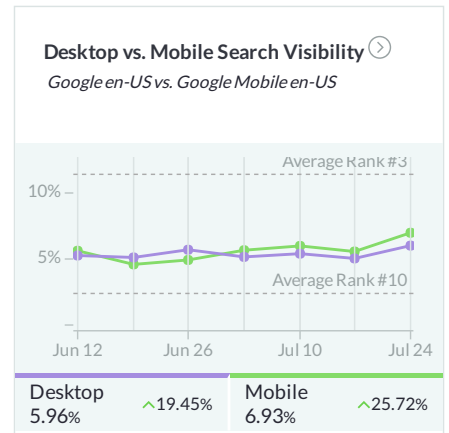

Capital One Center MOZ report

Generated on July 28, 2020

Dashboard

Top National Keywords

By rank on Google en-US

Keyword	Rank
capital one center	#1
capital one center bier...	#1
capital one center city ...	#1
capital one sculpture	#2
capital one tysons	#4