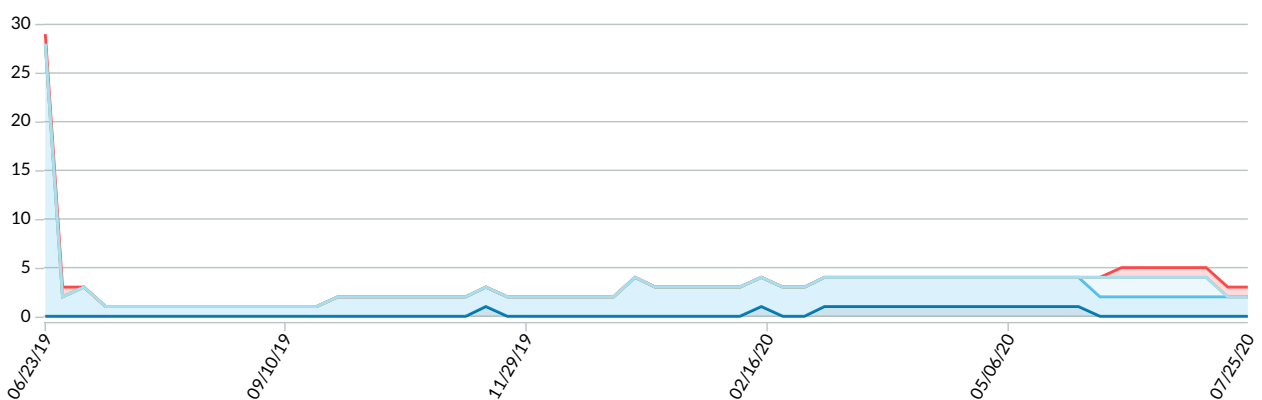

capital one campus	National	51-100	#51+
corporate campus	National	11-50	#51+
food trucks	National	9.3k-11.5k	#51+
campus	National	11.5k-30.3k	#51+
the perch menu	National	101-200	#51+
the perch x			
the perch menu x			
technology campus	National	0-10	#51+
theater	National	70.8k-118k	#51+
capital one	National	1.5m-6.9m	#51+
capital one x			
the perch happy hour	National	0-10	#51+
the perch x			
hall	National	11.5k-30.3k	#51+

Crawl Overview

Pages Crawled 43	New Issues 0	Issues By Category	Total Issues 3
		⚠ Critical Crawler Issues 1 - Crawler Warnings 0 - Metadata Issues 2 - Redirect Issues 0 - Content Issues 0	

Total Issues Detected

Critical	Warnings	Redirect	Metadata	Content

You have no new issues.