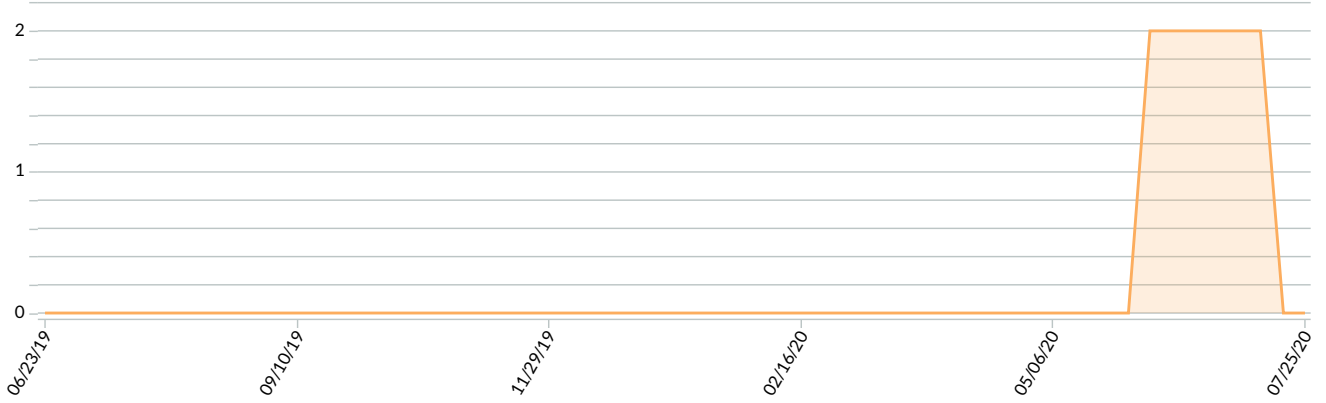

All Redirect Issues

Total Issues