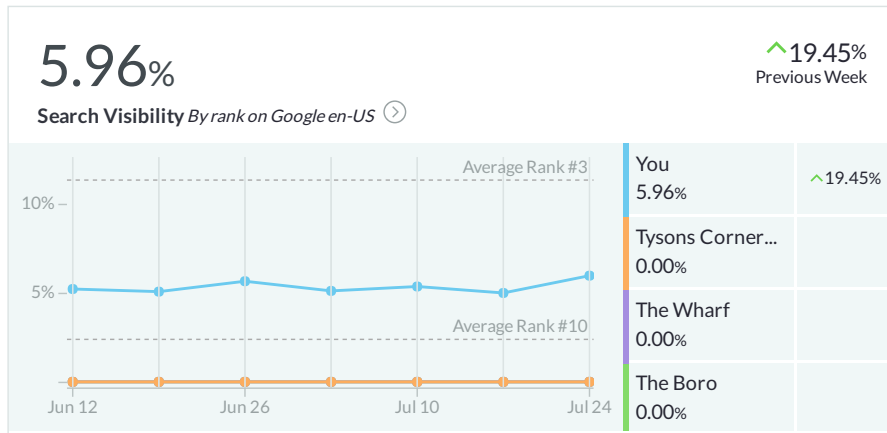

Capital One Center MOZ report

Generated on July 28, 2020

Dashboard

Top National Keywords

By rank on Google en-US

Keyword	Rank
capital one center	#1
capital one center bier...	#1
capital one center city ...	#1
capital one sculpture	#2
capital one tysons	#4