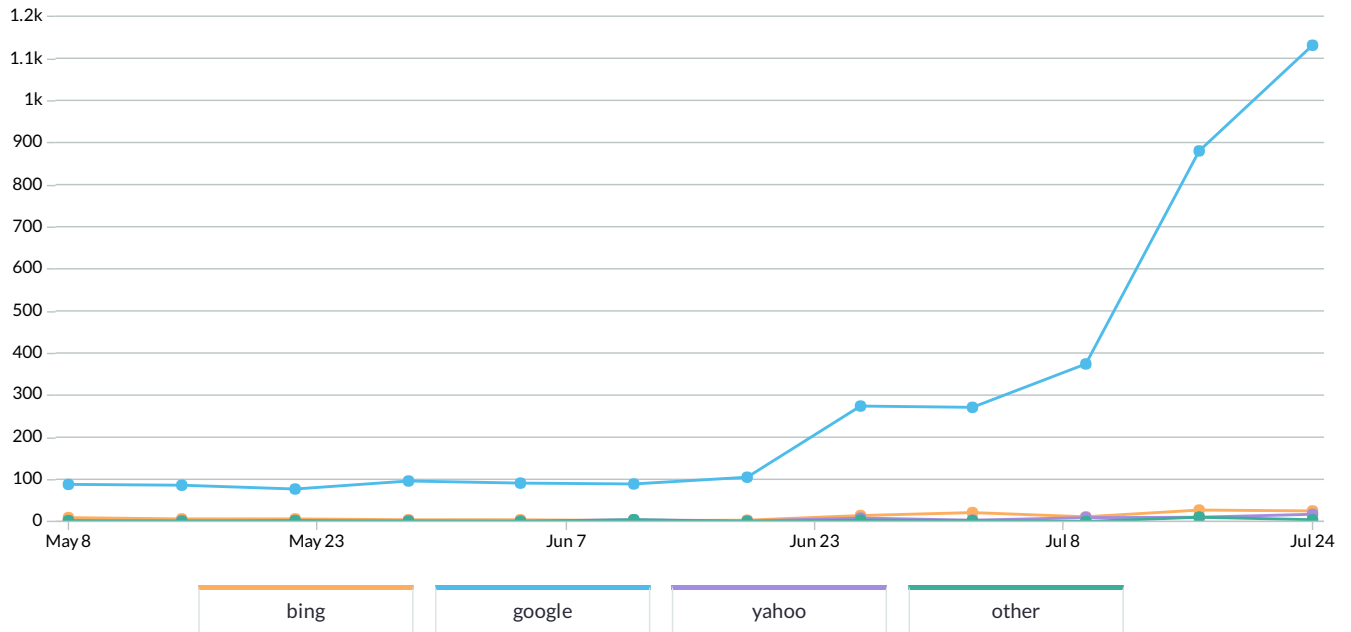

Domain Authority

Total links

Follow vs Nofollow

capitalonecenter.com

theborotysons.com

www.wharfcdc.com

www.tysonscornercenter.com

Visits from Organic Search