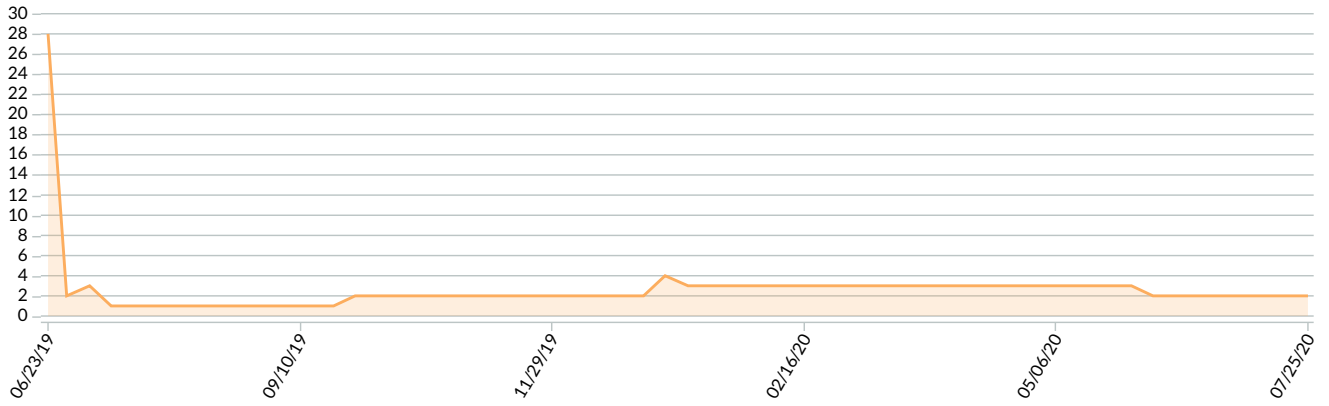

All Metadata Issues

Total Issues