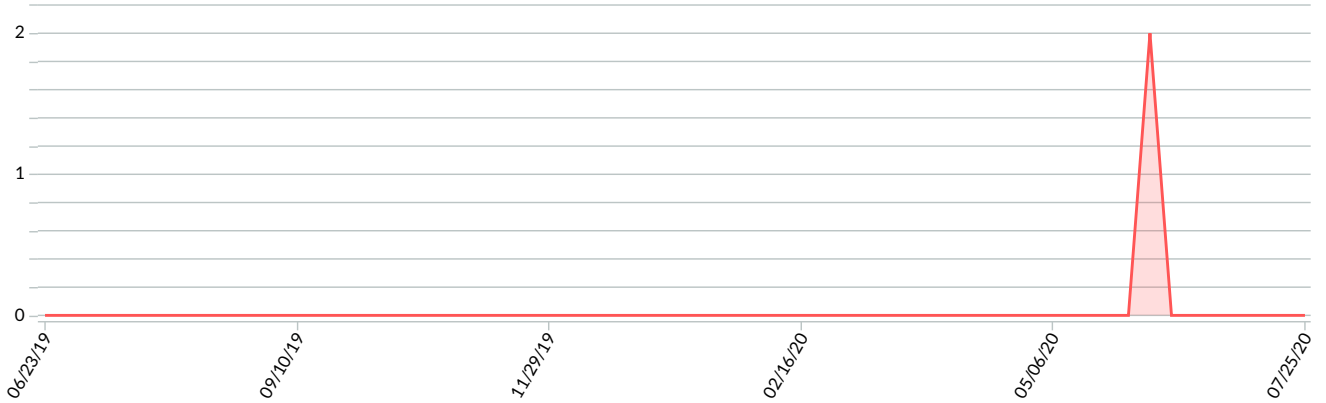

All Redirect Issues

New Issues