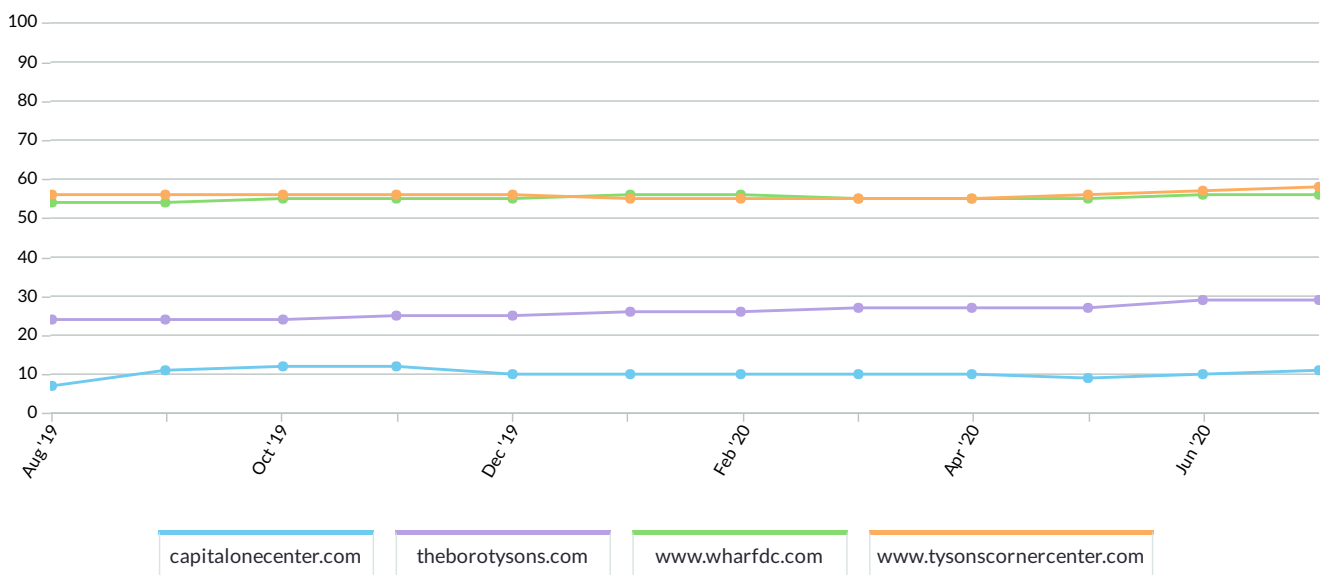

Domain Authority

Total links

Follow vs Nofollow

capitalonecenter.com

theborotysons.com

www.wharfcdc.com

www.tysonscornercenter.com

Visits from Organic Search