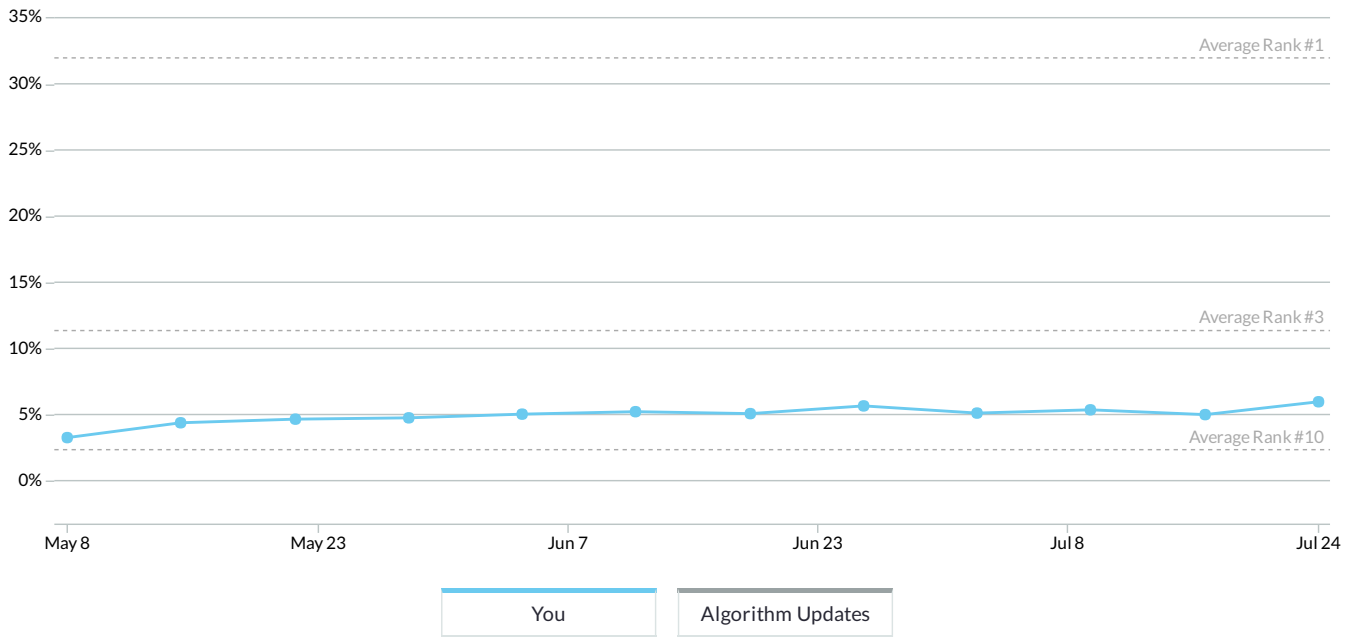

Search Visibility

Estimated percentage of clicks based on your keyword rankings