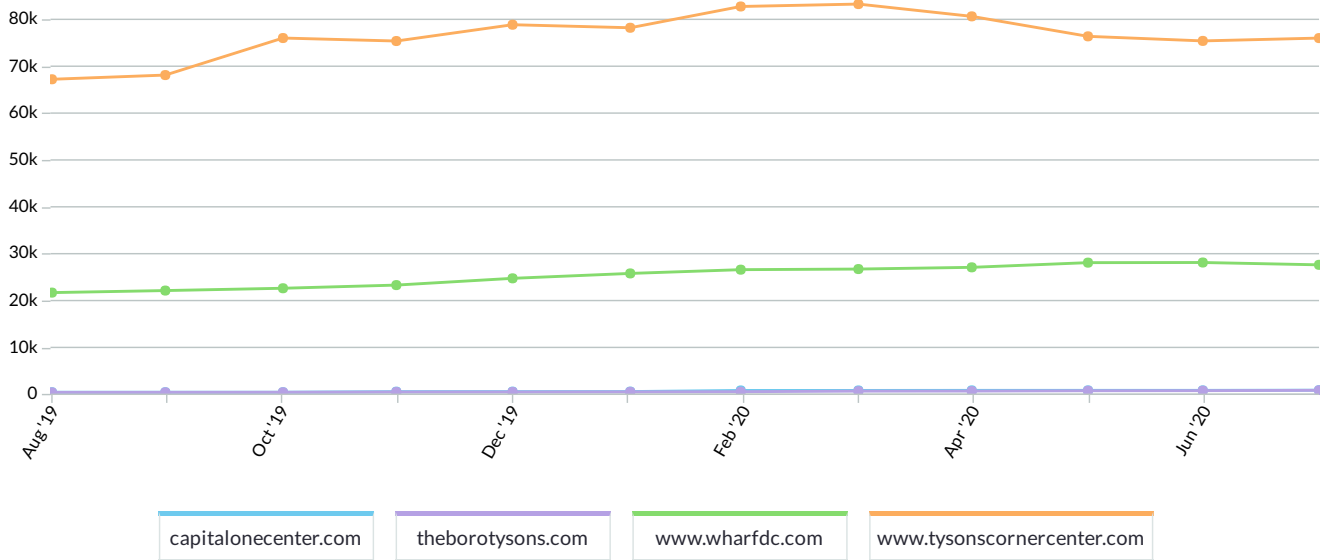

Domain Authority

Total links

Follow vs Nofollow

capitalonecenter.com

theborotysons.com

www.wharfcdc.com

www.tysonscornercenter.com

Visits from Organic Search