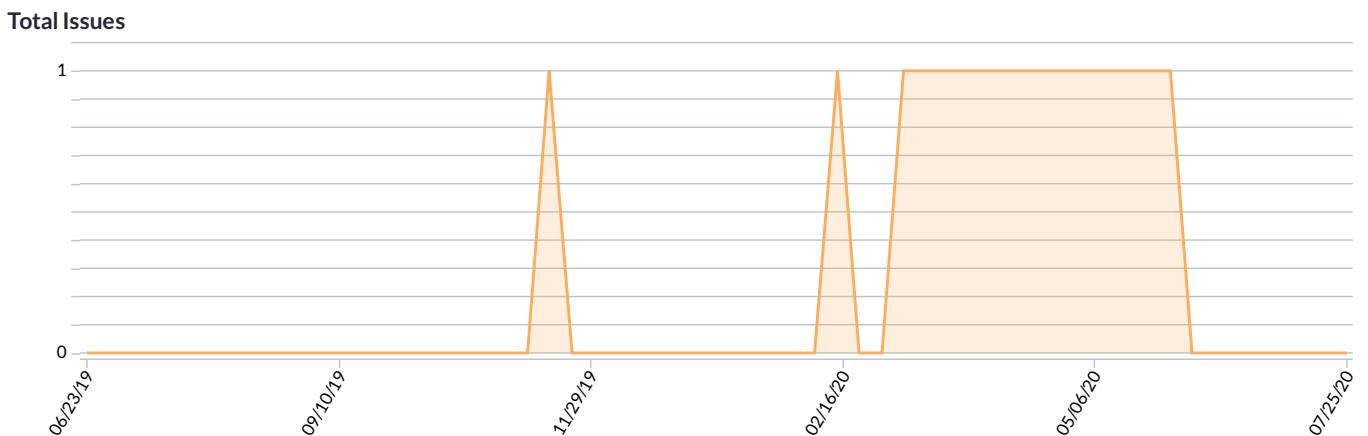

All Content Issues

You have no Content Issues! Nice work.