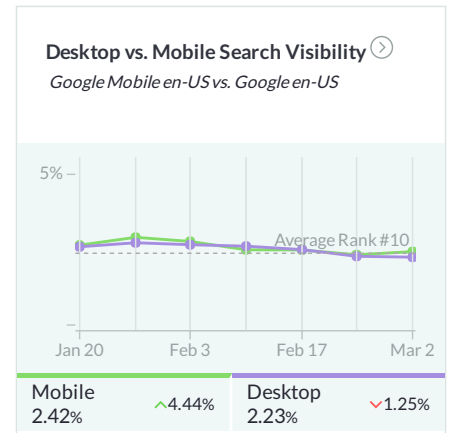

Architecture Incorporated MOZ Report

Generated on March 4, 2020

Dashboard

Top Local Keywords

By rank on Google en-US

Keyword	Location	Rank
interiors and workplace	Arlington, Virginia, United States	#12
interiors and workplace	Fairfax, Virginia, United States	#12
interiors and workplace	Washington, District of Columb...	#20
education facilities	Arlington, Virginia, United States	#51+
education facilities	Fairfax, Virginia, United States	#51+