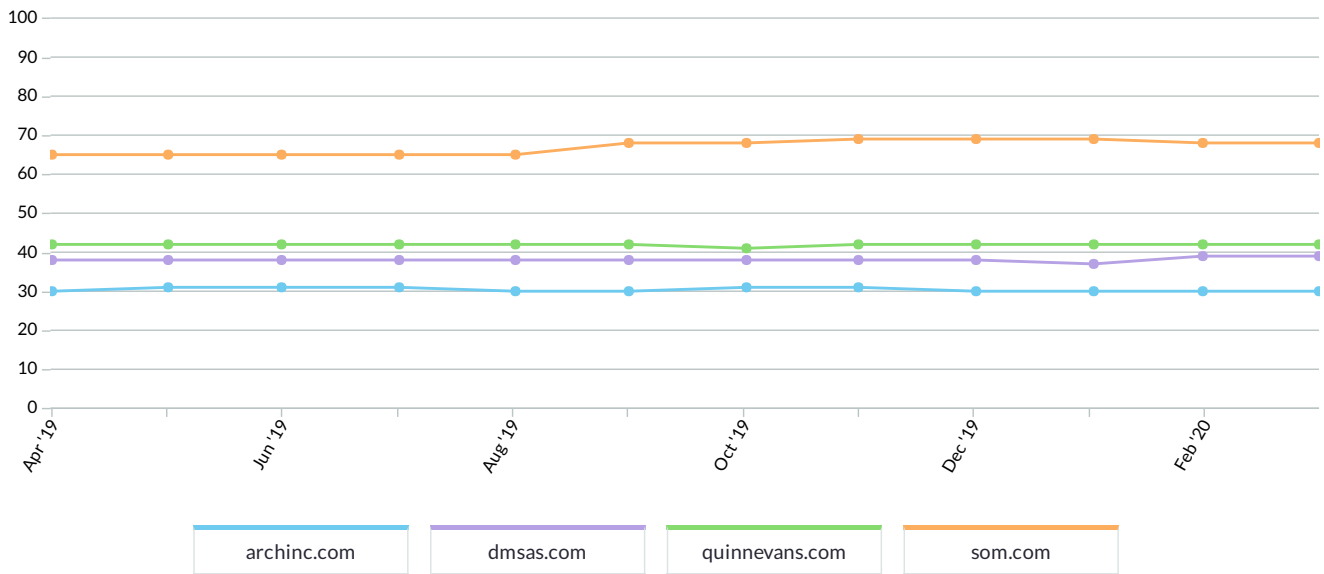

Domain Authority