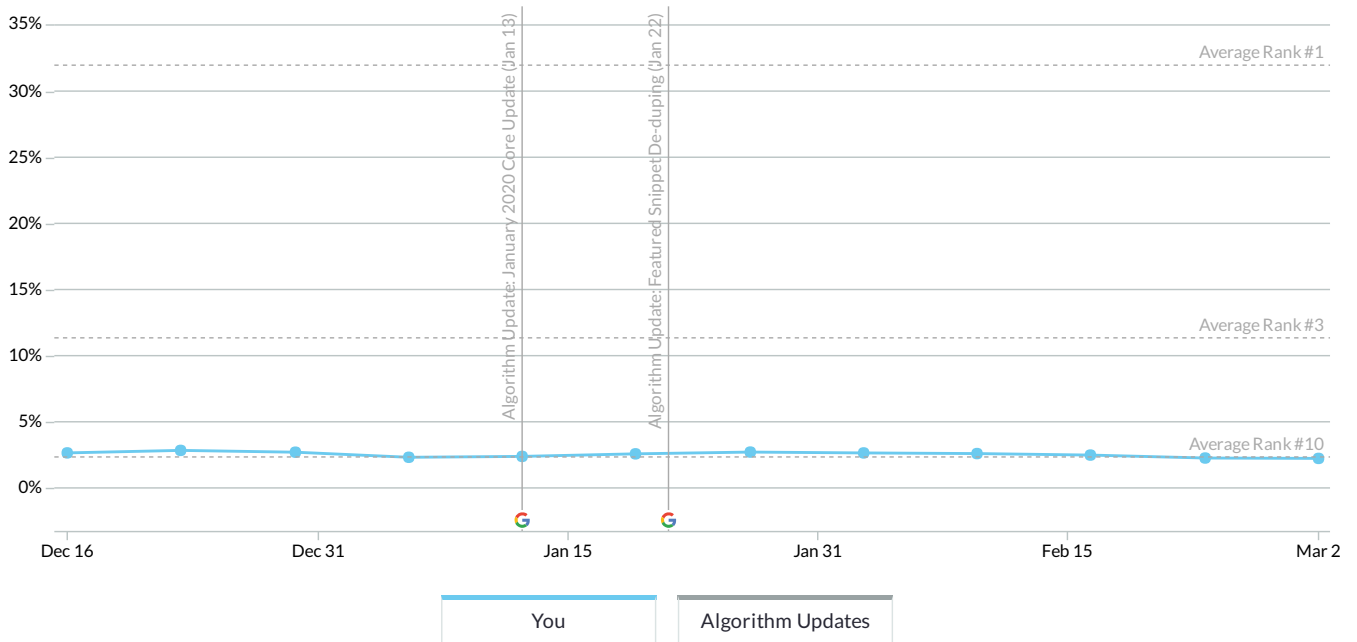

1,062
External Links [↗](#)

Competitors

David M. Schwartz ...	2,093	↗3
Quinn Evans	8,077	↗6
SOM	243k	↗1k

Previous Month **↗2**

2 / 30
Keywords Ranked #1-10 [↗](#)

Competitors

David M. Schwartz ...	0	
Quinn Evans	0	
SOM	0	

Previous Week

Rankings Overview

Search Visibility ⁱ 2.23% ↘ 15.70%	Rankings #1-3 2 #4-10 0 ↘5 #11-20 3 ↗2 #21-50 1 ↘1 24 tracked keywords are not in the top 50	Movement 2 8 Moved up Moved down Organic rankings on Google en-US	Featured Snippets 0

Search Visibility

Estimated percentage of clicks based on your keyword rankings