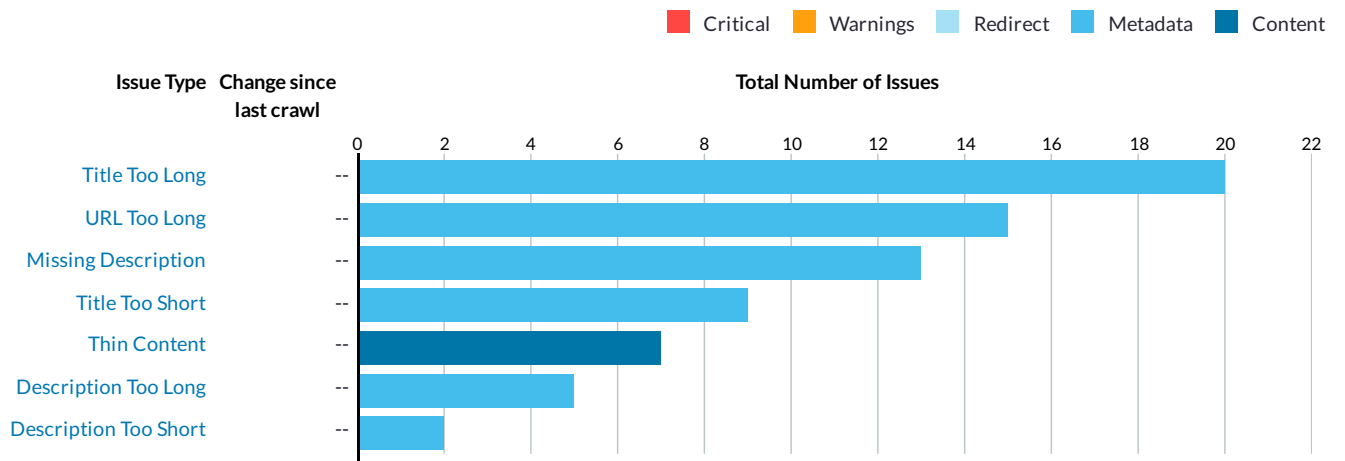

Crawl Overview

Pages Crawled 230	New Issues 0	Issues By Category	Total Issues 71
		<ul style="list-style-type: none"> Critical Crawler Issues 0 Crawler Warnings 0 Metadata Issues 64 Redirect Issues 0 Content Issues 7 	

Total Issues Detected

Total Pages Crawled

You have no new issues.

All Issues

Moz Recommends Fixing

Title Too Long (20)

Why is this a high priority?

If your title is too long, it will not display properly and may limit your ability to attract customers to your site. Google...

How to fix it:

Brian says: *We recommend limiting your title to between 10 and 60 characters or modifying the characters selected to keep it under 600 pixels...*

[Review issues of this type](#)

URL Too Long (15)