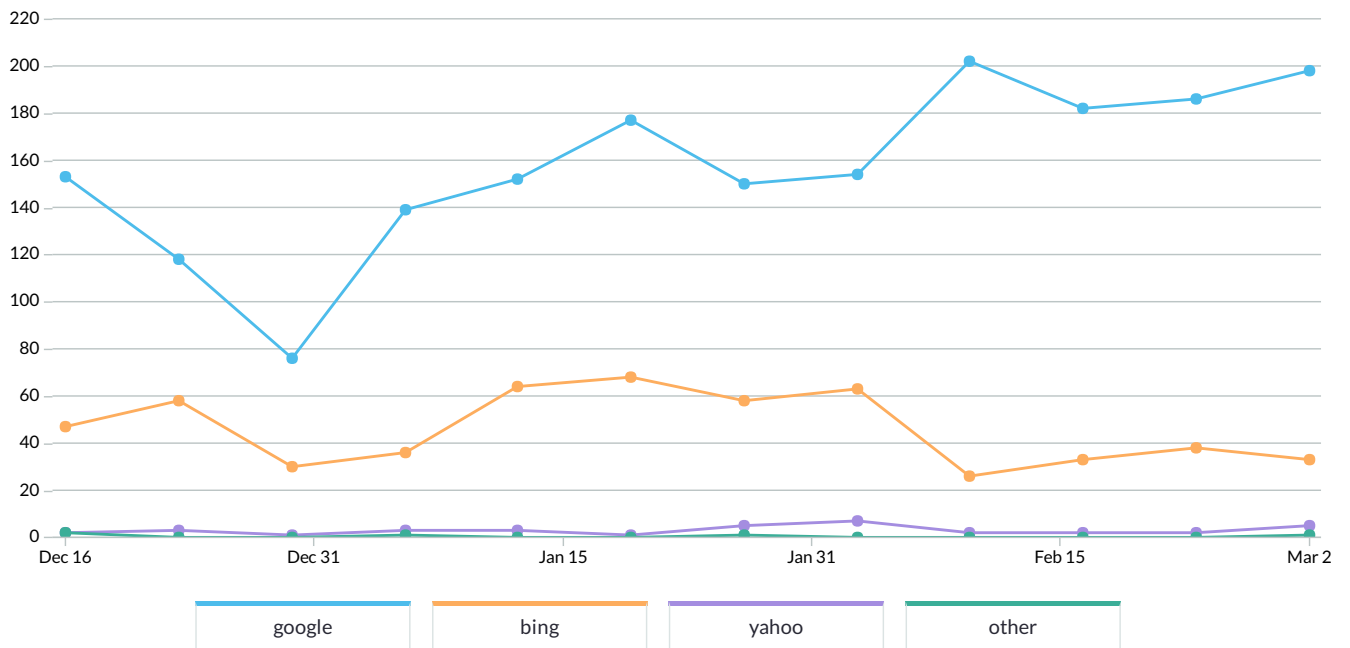

Domain Authority

Linking Domains

Followed linking domains
 Total linking domains

Visits from Organic Search

Visits by Search Engine

Search Engine	Visits ⁱ	% Change ⁱ	% of Total Search Traffic	Non-Branded Keyword Visits ⁱ	% New Visits ⁱ	Bounce Rate ⁱ	Pages per Visit ⁱ
google	198	▲29.41%	84%	198	77%	36.87	5.85
bing	33	▼29.79%	14%	7	45%	33.33	5.24
yahoo	5	▲150%	2%	5	60%	40	6.00
ecosia.org	1		0%	1	100%	0	4.00