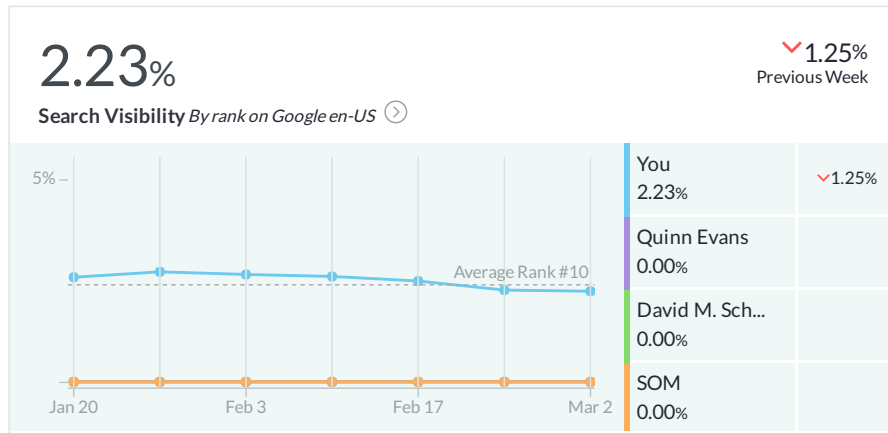

Architecture Incorporated MOZ Report

Generated on March 4, 2020

Dashboard

Top Local Keywords

By rank on Google en-US

Keyword	Location	Rank
interiors and workplace	Arlington, Virginia, United States	#12
interiors and workplace	Fairfax, Virginia, United States	#12
interiors and workplace	Washington, District of Columb...	#20
education facilities	Arlington, Virginia, United States	#51+
education facilities	Fairfax, Virginia, United States	#51+