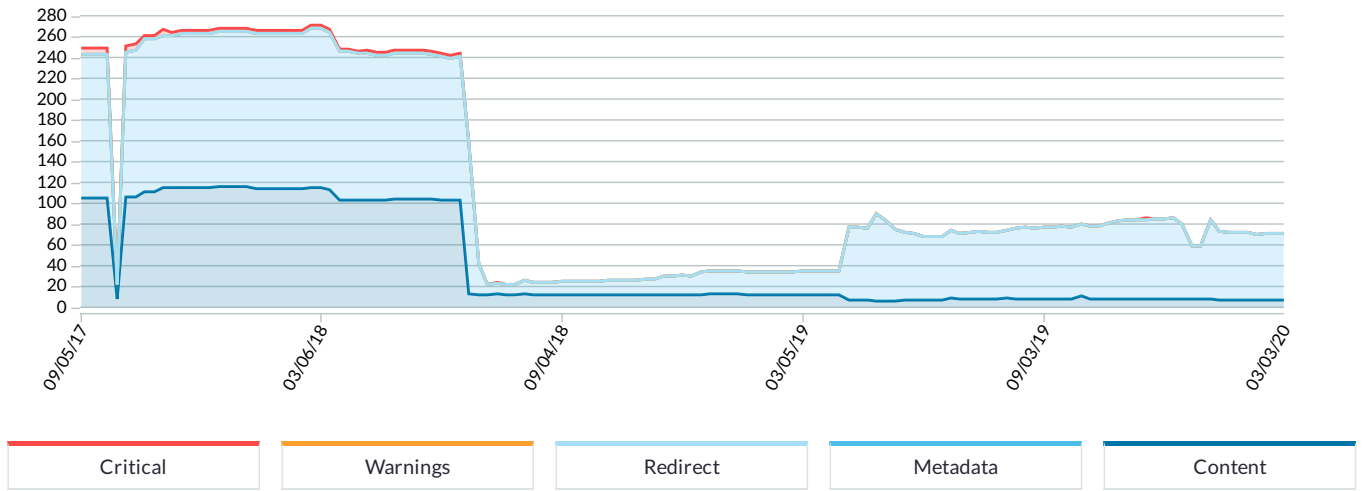

Total Issues Detected