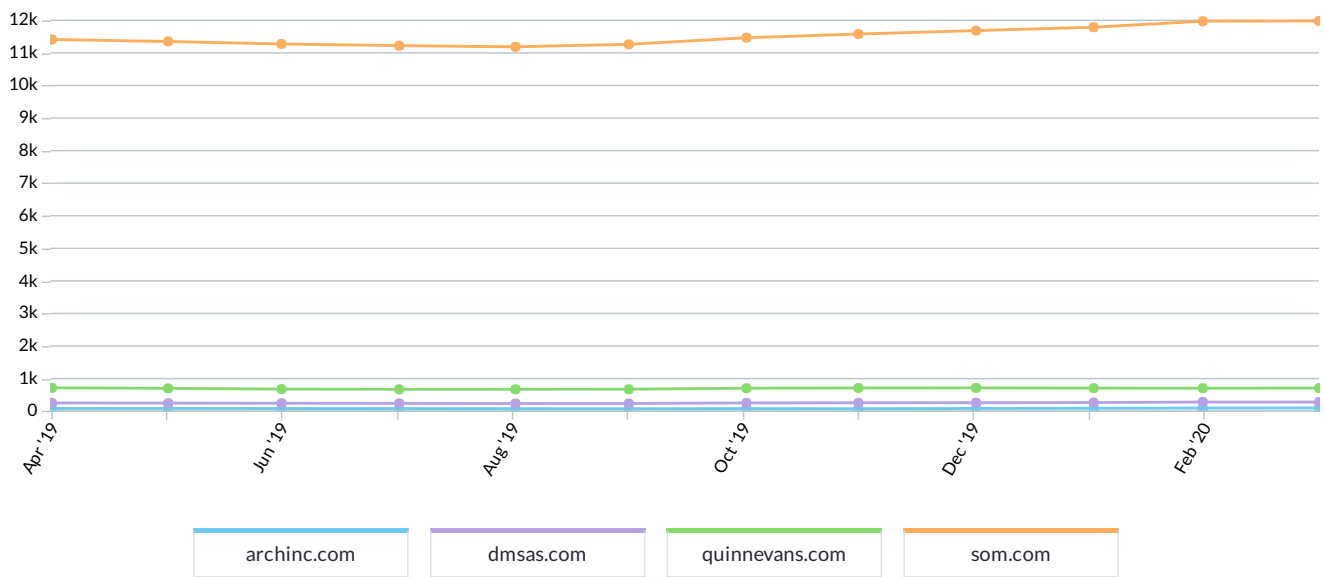

Linking Domains

☒ Followed linking domains
☐ Total linking domains