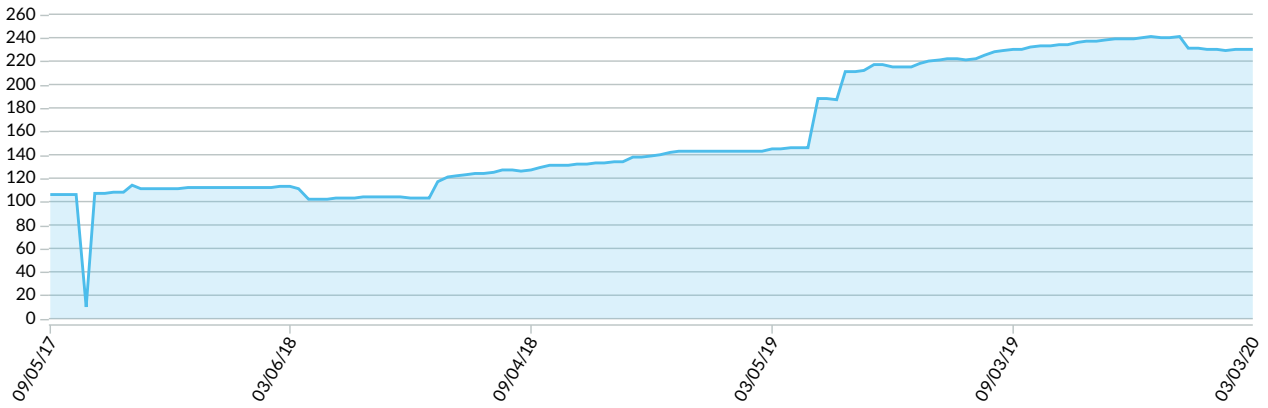

Total Pages Crawled