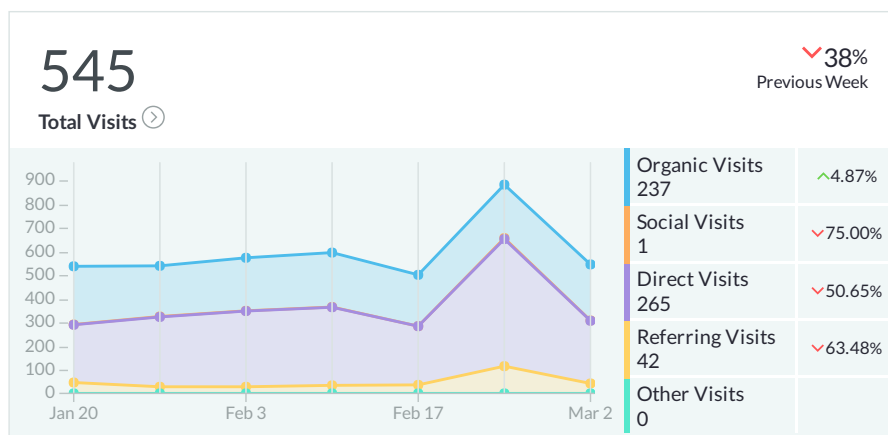

Architecture Incorporated MOZ Report

Generated on March 4, 2020

Dashboard

Top Local Keywords

By rank on Google en-US

Keyword	Location	Rank
interiors and workplace	Arlington, Virginia, United States	#12
interiors and workplace	Fairfax, Virginia, United States	#12
interiors and workplace	Washington, District of Columb...	#20
education facilities	Arlington, Virginia, United States	#51+
education facilities	Fairfax, Virginia, United States	#51+

Domain Authority

Linking Domains

Followed linking domains
 Total linking domains

Visits from Organic Search

Visits by Search Engine

Search Engine	Visits ⁱ	% Change ⁱ	% of Total Search Traffic	Non-Branded Keyword Visits ⁱ	% New Visits ⁱ	Bounce Rate ⁱ	Pages per Visit ⁱ
google	198	▲29.41%	84%	198	77%	36.87	5.85
bing	33	▼29.79%	14%	7	45%	33.33	5.24
yahoo	5	▲150%	2%	5	60%	40	6.00
ecosia.org	1		0%	1	100%	0	4.00