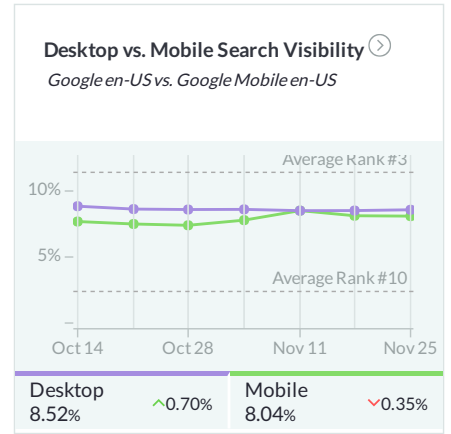

Dashboard

Top Local Keywords

By rank on Google en-US

Keyword	Location	Rank
Town Information Modeling	Bethesda, Maryland, United Stat...	#1
Town Information Modeling	Washington, District of Columb...	#1
municipal planning	Bethesda, Maryland, United Stat...	#9
municipal planning	Washington, District of Columb...	#17
real estate consulting	Bethesda, Maryland, United Stat...	#26