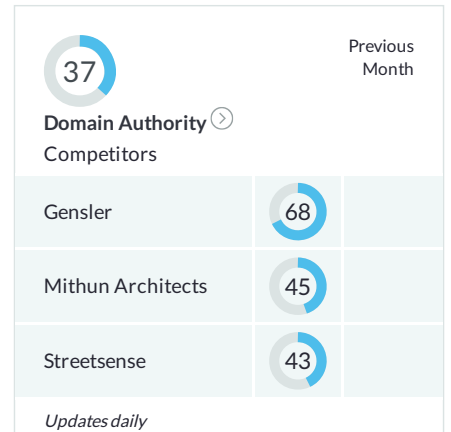

Top National Keywords

By rank on Google en-US

Keyword	Rank
tortigallas	#1
torti gallas and partners	#1
Torti Gallas	#1
torti gallas	#1
Town Information Modeling	#1

2,480

External Links ⌵

▲37
Previous
Month

Competitors

Gensler	145k	▲3k
Mithun Architects	18k	▲895
Streetsense	38k	▲133

12 / 42

▲1
Previous Week

Keywords Ranked #1-10 ⌵

Competitors

Gensler	0	
Mithun Architects	0	
Streetsense	0	

Dashboard

Top Local Keywords

By rank on Google en-US

Keyword	Location	Rank
Town Information Modeling	Bethesda, Maryland, United Stat...	#1
Town Information Modeling	Washington, District of Columb...	#1
municipal planning	Bethesda, Maryland, United Stat...	#9
municipal planning	Washington, District of Columb...	#17
real estate consulting	Bethesda, Maryland, United Stat...	#26

Top National Keywords

By rank on Google en-US

Keyword	Rank
tortigallas	#1
torti gallas and partners	#1
Torti Gallas	#1
torti gallas	#1
Town Information Modeling	#1

Rankings Overview

Search Visibility ⁱ

8.52%