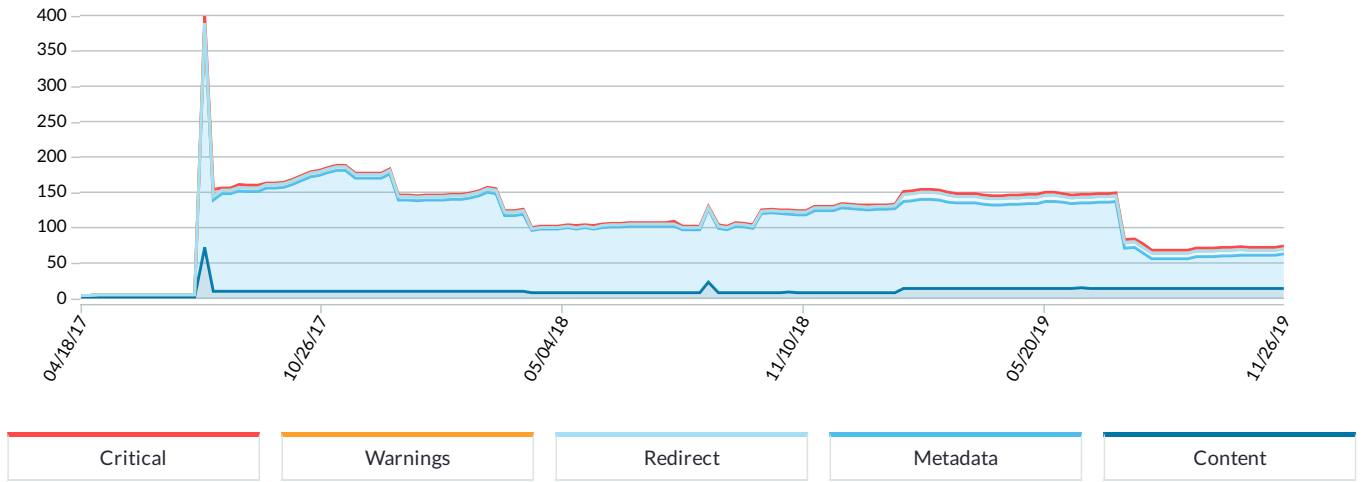

Total Issues Detected