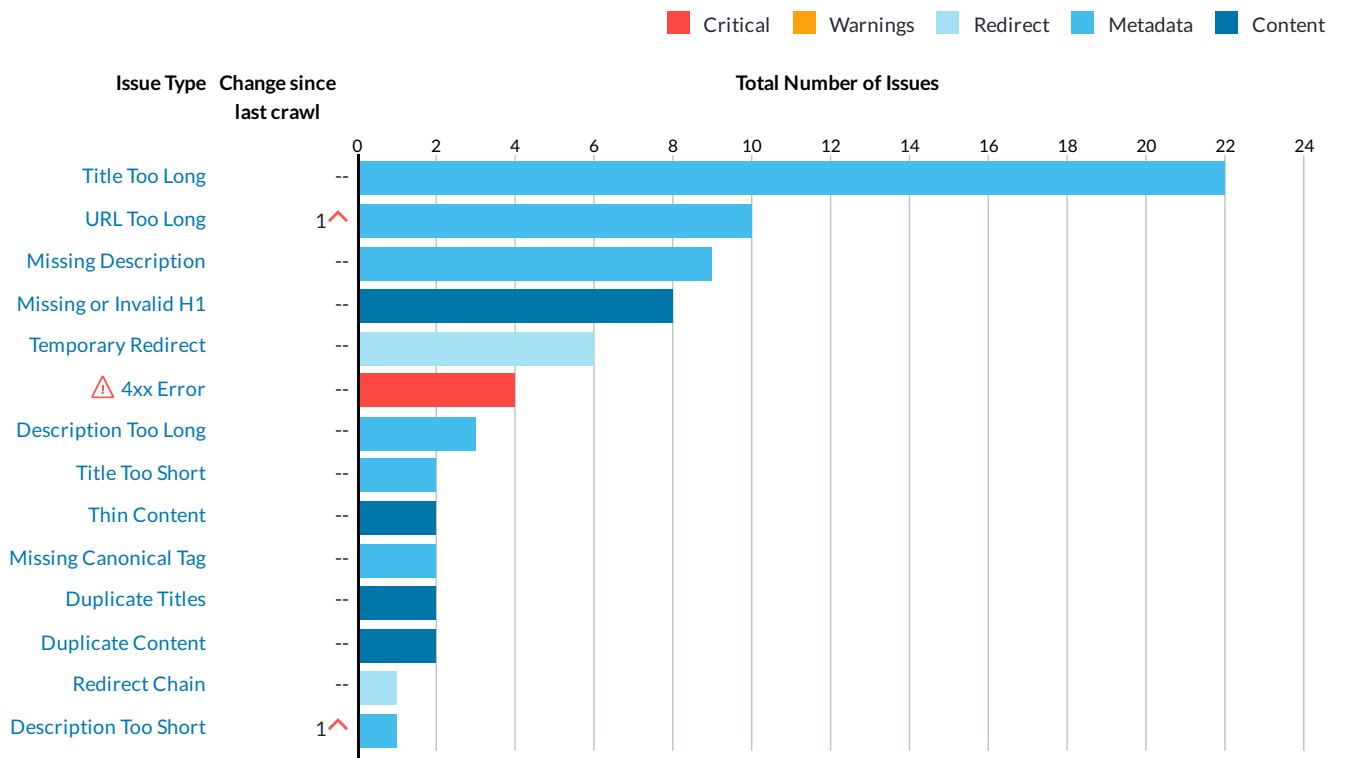

New Issues

	Issue Type	Category	Number of New Issues
New	Temporary Redirect	Redirect Issues	3
New	Thin Content	Content Issues	2
New	Missing or Invalid H1	Content Issues	2
New	Missing Description	Metadata Issues	2
New	Missing Canonical Tag	Metadata Issues	2
New	4xx Error	Critical Crawler Issues	2
New	URL Too Long	Metadata Issues	1
New	Duplicate Content	Content Issues	1
New	Description Too Short	Metadata Issues	1

All Issues