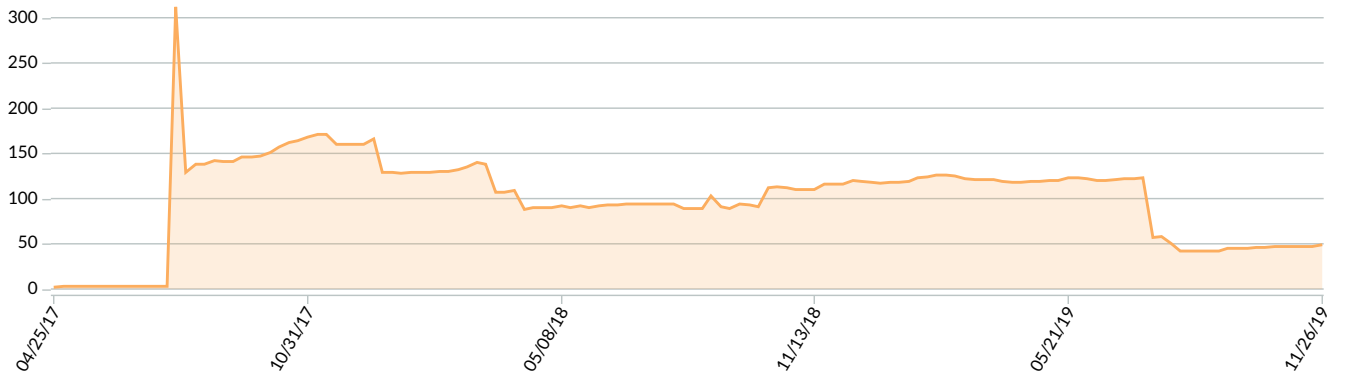

All Metadata Issues

Total Issues