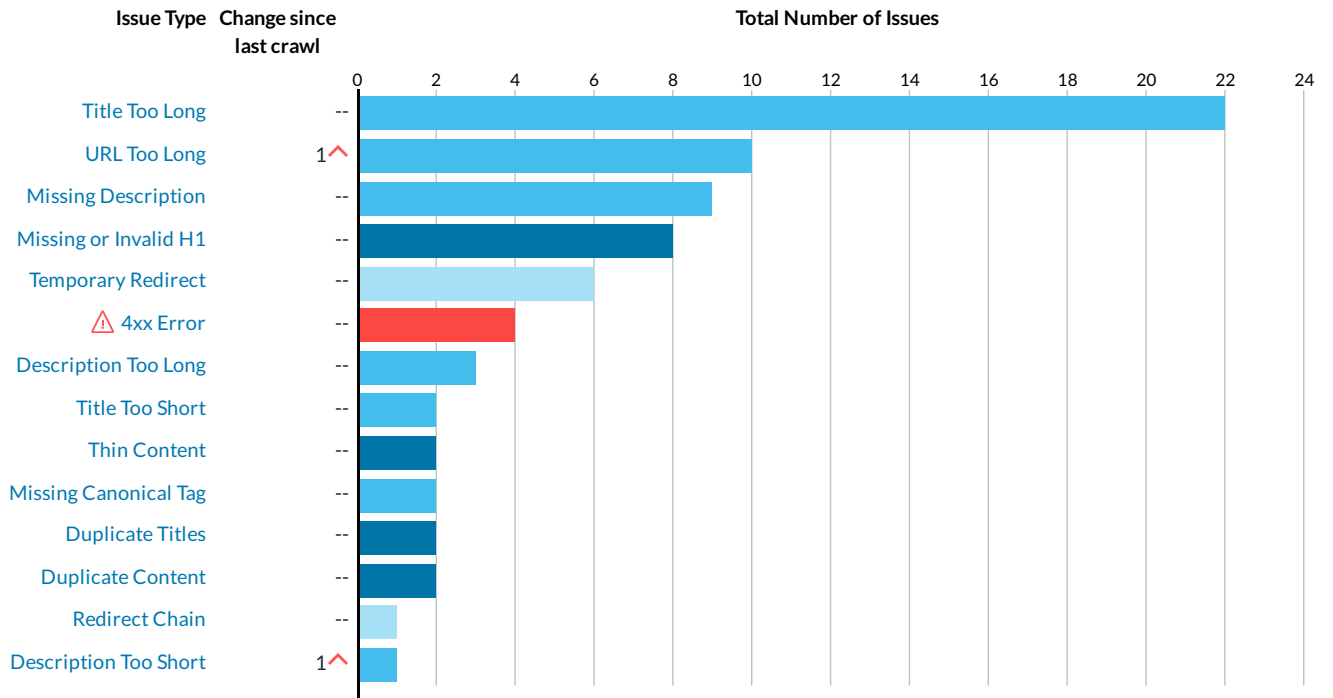

Total Issues Detected

Total Pages Crawled

All Issues

Critical Warnings Redirect Metadata Content

Inbound Links - tortigallas.com

Link Source:

Link Type:

Link State: