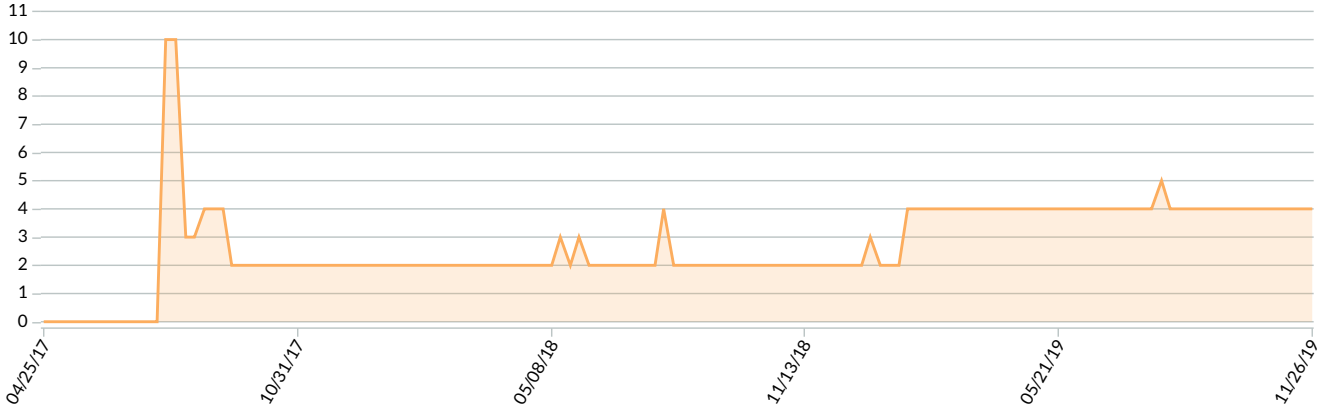

Moz Recommends Fixing

⚠️ 4xx Error (4)

Why is this a high priority?
This is bad for site visitors, who may see "404 Error Page Not Found" instead of the content they are seeking. If external...

How to fix it:

Pete says: *Update your redirect to point to a relevant (and working) URL. <a...>*

[Review](#) ↗

Title Too Long (22)

Why is this a high priority?
If your title is too long, it will not display properly and may limit your ability to attract customers to your site. Google...

How to fix it:

Brian says: *We recommend limiting your title to between 10 and 60 characters or modifying the characters selected to keep it under 570 pixels...*

[Review](#) ↗

URL Too Long (10)

Why is this a high priority?
URLs describe a site or page to visitors and search engines. Keeping them relevant, compelling, and accurate is the key to...

How to fix it:

Rand says: *Choose shorter, human-readable URLs with descriptive keywords. We recommend keeping URLs under 75 characters. When possible, place content...*

[Review](#) ↗

All Critical Crawler Issues

Total Issues