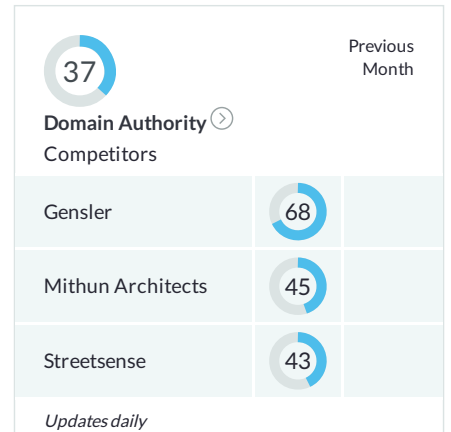

Dashboard

Top Local Keywords

By rank on Google en-US

Keyword	Location	Rank
Town Information Modeling	Bethesda, Maryland, United Stat...	#1
Town Information Modeling	Washington, District of Columb...	#1
municipal planning	Bethesda, Maryland, United Stat...	#9
municipal planning	Washington, District of Columb...	#17
real estate consulting	Bethesda, Maryland, United Stat...	#26