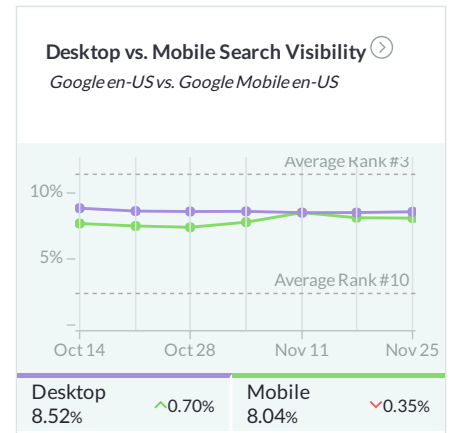

Torti Gallas Report

Generated on November 26, 2019

Dashboard

Top Local Keywords

By rank on Google en-US

Keyword	Location	Rank
Town Information Modeling	Bethesda, Maryland, United Stat...	#1
Town Information Modeling	Washington, District of Columb...	#1
municipal planning	Bethesda, Maryland, United Stat...	#9
municipal planning	Washington, District of Columb...	#17
real estate consulting	Bethesda, Maryland, United Stat...	#26