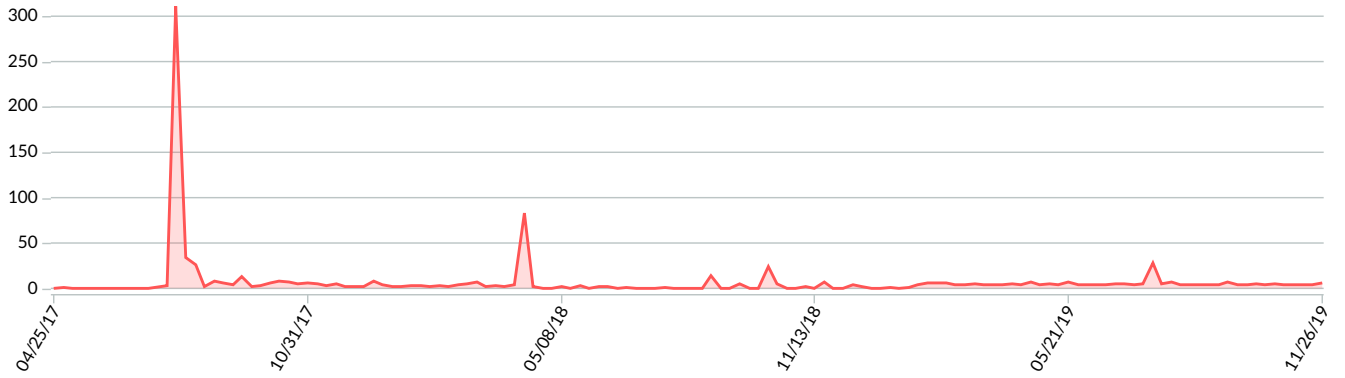

All Metadata Issues

New Issues