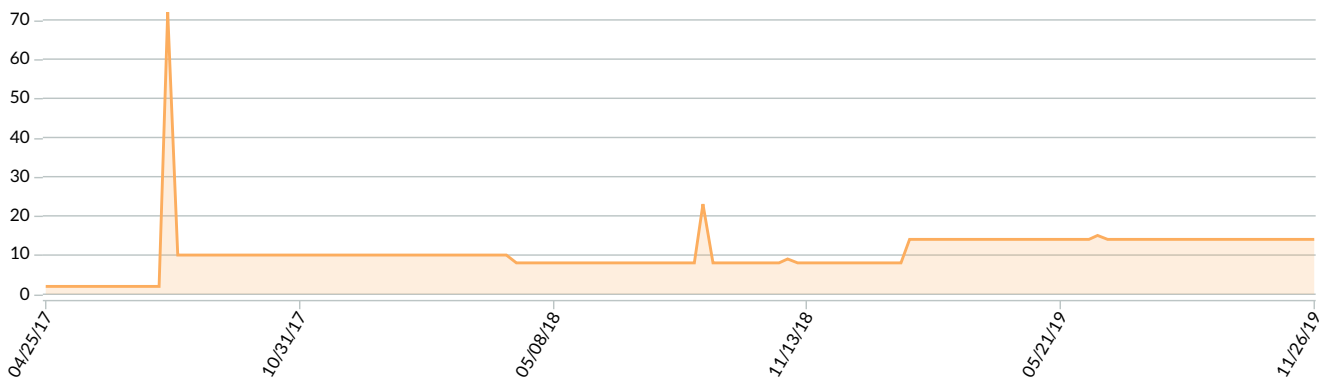

Torti Gallas Wins Two Professional Builder Awards!! https://tortigallas.com/news-events/torti-gallas-wins-two-professional-builder-awards	19	URL Too Long
Westlawn Gardens Revitalization : Congress for The New Urbanism Charter Award https://tortigallas.com/awards/congress-for-the-new-urbanism-charter-award-2	19	URL Too Long
CNU's Public Square Highlights Torti Gallas' Work in Deanwood! https://tortigallas.com/news-events/cnus-public-square-highlights-torti-gallas-work-in-dean...	19	URL Too Long
Tom Gallas at the Accelerator for America Advisory Council Meeting! https://tortigallas.com/news-events/tom-gallas-at-the-accelerator-for-america-advisory-cou...	19	URL Too Long
Torti Gallas Delivers Supplies to Help Victims of Hurricane Dorian! https://tortigallas.com/news-events/torti-gallas-delivers-supplies-to-help-victims-of-hurrica...	19	URL Too Long
Torti Gallas Provides Backpacks and Supplies to Local School Children! https://tortigallas.com/news-events/torti-gallas-provides-backpacks-and-supplies-to-local-s...	19	URL Too Long

All Content Issues

Total Issues