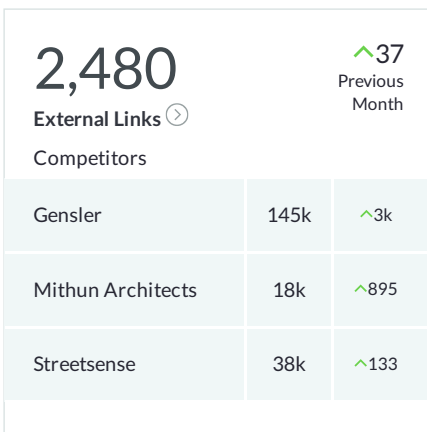

Dashboard

Top Local Keywords

By rank on Google en-US

Keyword	Location	Rank
Town Information Modeling	Bethesda, Maryland, United Stat...	#1
Town Information Modeling	Washington, District of Columb...	#1
municipal planning	Bethesda, Maryland, United Stat...	#9
municipal planning	Washington, District of Columb...	#17
real estate consulting	Bethesda, Maryland, United Stat...	#26

Top National Keywords

By rank on Google en-US

Keyword	Rank
tortigallas	#1
torti gallas and partners	#1
Torti Gallas	#1
torti gallas	#1
Town Information Modeling	#1