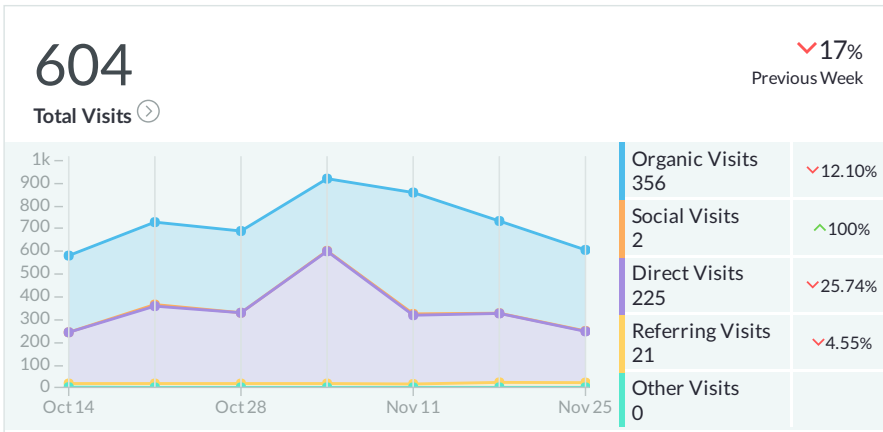

Competitors

Gensler	145k	▲3k
Mithun Architects	18k	▲895
Streetsense	38k	▲133

12 / 42

▲1
Previous Week

Keywords Ranked #1-10 ⌵

Competitors

Gensler	0	
Mithun Architects	0	
Streetsense	0	

Dashboard

Top Local Keywords

By rank on Google en-US

Keyword	Location	Rank
Town Information Modeling	Bethesda, Maryland, United Stat...	#1
Town Information Modeling	Washington, District of Columb...	#1
municipal planning	Bethesda, Maryland, United Stat...	#9
municipal planning	Washington, District of Columb...	#17
real estate consulting	Bethesda, Maryland, United Stat...	#26