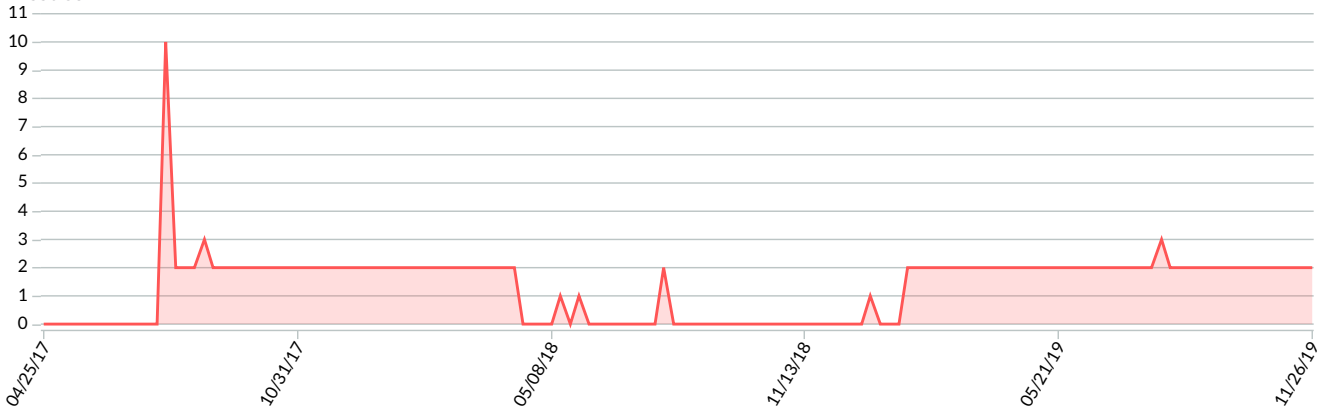

Total Issues

All Critical Crawler Issues

New Issues

Pages with Critical Crawler Issues

New	URL	Page Authority	Issue Type
New	404 - File or directory not found. http://idam.tortigallas.com/%2F(S(i0kse045yxgvp2bahj3ymy45))%2Flogin.aspx%3Fr%3D	19	4xx Error
New	404 - File or directory not found. http://idam.tortigallas.com/(S(i0kse045yxgvp2bahj3ymy45))%2F(S(i0kse045yxgvp2bahj3ymy45))%2Flogin.aspx%3Fr%3D	19	4xx Error
	Not Found https://tortigallas.com/expertise/planning	19	4xx Error
	Not Found https://tortigallas.com/portfolio/www.thegarlands.com	19	4xx Error