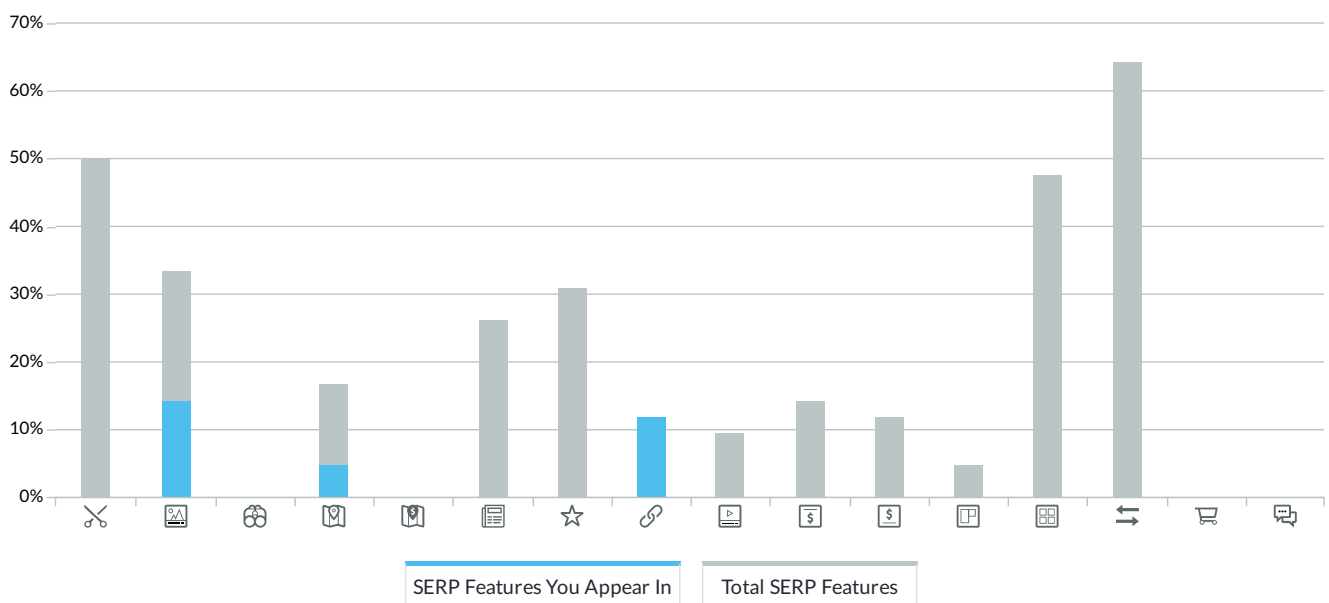

Estimated Search Traffic by Keyword

Google's (not provided) keyword data makes it pretty difficult to research which keywords send traffic your way. The Landing Pages report shows which of your tracked keywords are likely sending organic traffic to your landing pages—and estimates visits from those keywords based on the keyword SERP position.

Landing Page	Organic Search Traffic	Tracked Keywords	Location	Monthly Volume	Est. Visits	Rank
tortigallas.com	184 ↓8%	torti	National	851-1.7k	34	#3 ↑2
		Torti Gallas	National	201-500	27	#1
		torti gallas	National	201-500	27	#1
		torti gallas and partners	National	11-50	2	#1
		gallas	National	851-1.7k	1	#15
tortigallas.com/..areers	7 ↓42%	gallas	National	851-1.7k	--	--
tortigallas.com/...aking	1	Placemaking	Bethesda, Maryland, United States	no data	--	#28 ↑6
		Placemaking	Washington, District of Columbia, United States	no data	--	#31 ↑6
tortigallas.com/...lting	2	real estate consulting	National	201-500	--	#28 ↓1
		real estate consulting	Bethesda, Maryland, United States	no data	--	#26 ↑2
		real estate consulting	Washington, District of Columbia, United States	no data	--	#31
tortigallas.com/offices	20 ↓17%	torti	National	851-1.7k	--	--
tortigallas.com/...enter	2 ↑100%	torti gallas barry farm	National	no data	--	#1

SERP Features Overview

% of keywords