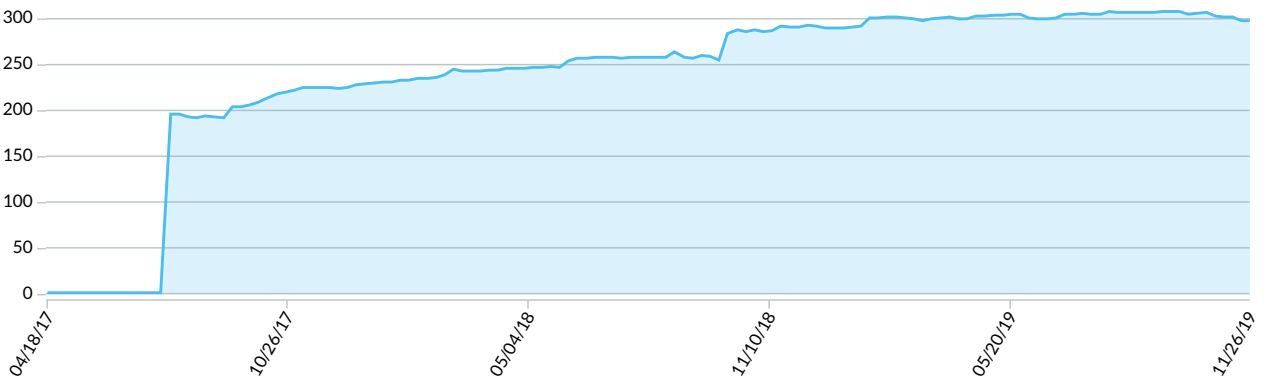

Total Pages Crawled

Crawl Overview

Pages Crawled 298	New Issues 16	Issues By Category	Total Issues 74 ^2
		⚠ Critical Crawler Issues: 4 - Crawler Warnings: 0 - Metadata Issues: 49 ^2 - Redirect Issues: 7 - Content Issues: 14