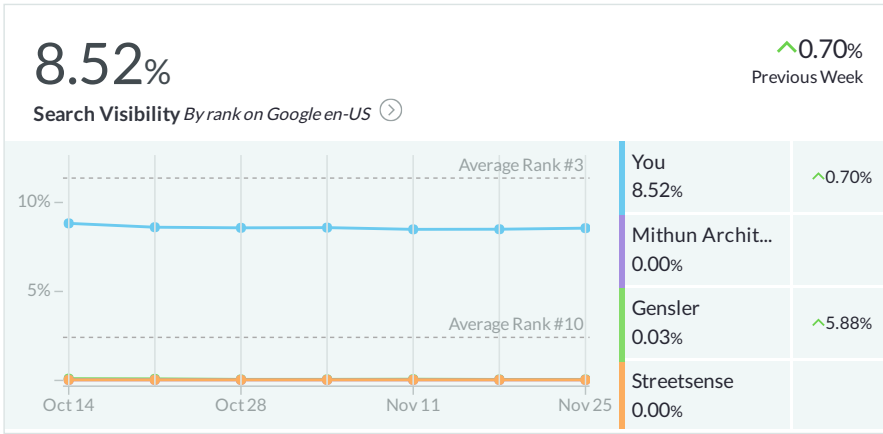

Competitors

Gensler	145k	▲3k
Mithun Architects	18k	▲895
Streetsense	38k	▲133

12 / 42

▲1
Previous Week

Keywords Ranked #1-10 ⌵

Competitors

Gensler	0	
Mithun Architects	0	
Streetsense	0	

Dashboard