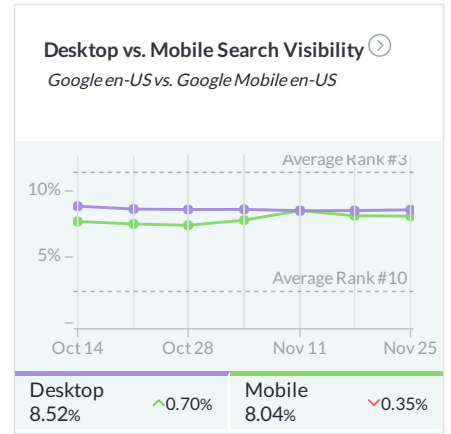

Competitors

Gensler	145k	▲3k
Mithun Architects	18k	▲895
Streetsense	38k	▲133

12 / 42

▲1
Previous Week

Keywords Ranked #1-10 ⌵

Competitors

Gensler	0	
Mithun Architects	0	
Streetsense	0	

Dashboard