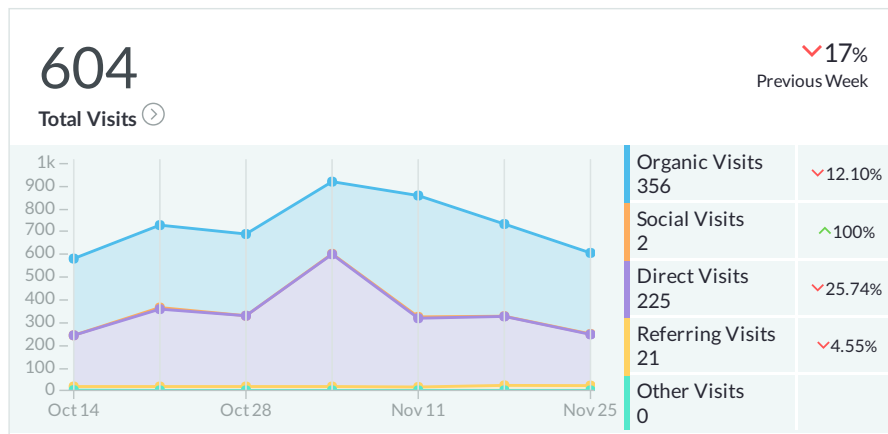

Torti Gallas Report

Generated on November 26, 2019

Dashboard

Top Local Keywords

By rank on Google en-US

Keyword	Location	Rank
Town Information Modeling	Bethesda, Maryland, United Stat...	#1
Town Information Modeling	Washington, District of Columb...	#1
municipal planning	Bethesda, Maryland, United Stat...	#9
municipal planning	Washington, District of Columb...	#17
real estate consulting	Bethesda, Maryland, United Stat...	#26