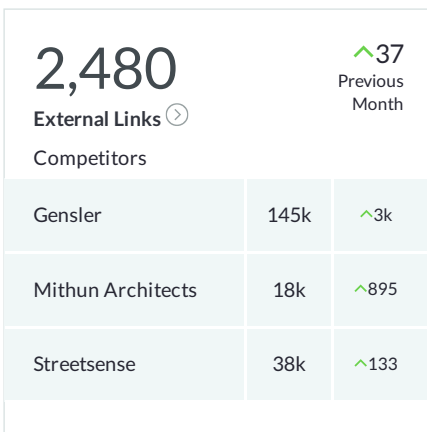

Competitors

Gensler	145k	▲3k
Mithun Architects	18k	▲895
Streetsense	38k	▲133

12 / 42

▲1
Previous Week

Keywords Ranked #1-10 ⌵

Competitors

Gensler	0	
Mithun Architects	0	
Streetsense	0	

Dashboard

Top Local Keywords

By rank on Google en-US

Keyword	Location	Rank
Town Information Modeling	Bethesda, Maryland, United Stat...	#1
Town Information Modeling	Washington, District of Columb...	#1
municipal planning	Bethesda, Maryland, United Stat...	#9
municipal planning	Washington, District of Columb...	#17
real estate consulting	Bethesda, Maryland, United Stat...	#26

Top National Keywords

By rank on Google en-US

Keyword	Rank
tortigallas	#1
torti gallas and partners	#1
Torti Gallas	#1
torti gallas	#1
Town Information Modeling	#1

Rankings Overview

Search Visibility ⁱ

8.52%

▼ 12.26%

Rankings

#1-3 11 ▲ 1 #4-10 1 ▼ 3

#11-20 2 ▲ 1 #21-50 6

22 tracked keywords are not in the top 50

Movement

6 **5**

Moved up Moved down