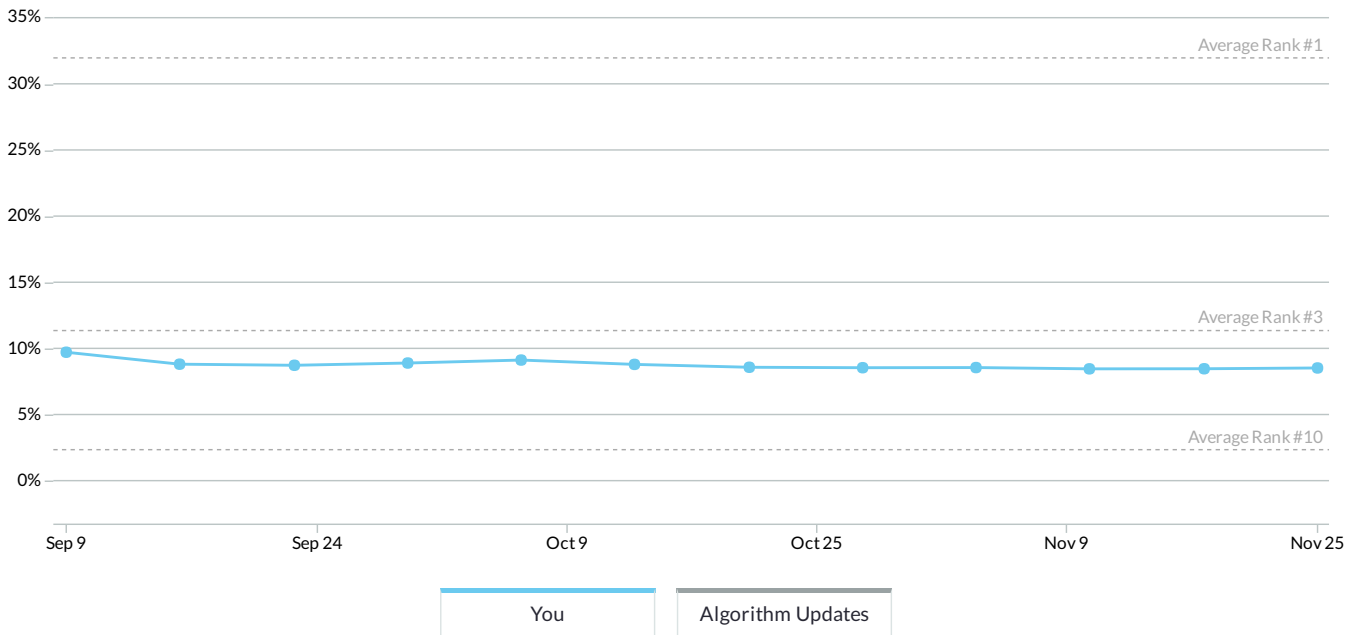

Visits from Organic Search

Search Visibility

Estimated percentage of clicks based on your keyword rankings

Visits by Search Engine

Search Engine	Visits ⁱ	% Change ⁱ	% of Total Search Traffic	Non-Branded Keyword Visits ⁱ	% New Visits ⁱ	Bounce Rate ⁱ	Pages per Visit ⁱ
google	1,553	▲ 25.65%	95%	1,552	78%	51.51	3.04
bing	63	▼ 5.97%	4%	15	81%	26.98	3.70
yahoo	13	▼ 7.14%	1%	13	100%	23.08	3.46
ask	1		0%	1	100%	100	1.00
duckduckgo	3		0%	3	33%	0	10.00
ecosia.org	1		0%	1	100%	0	22.00