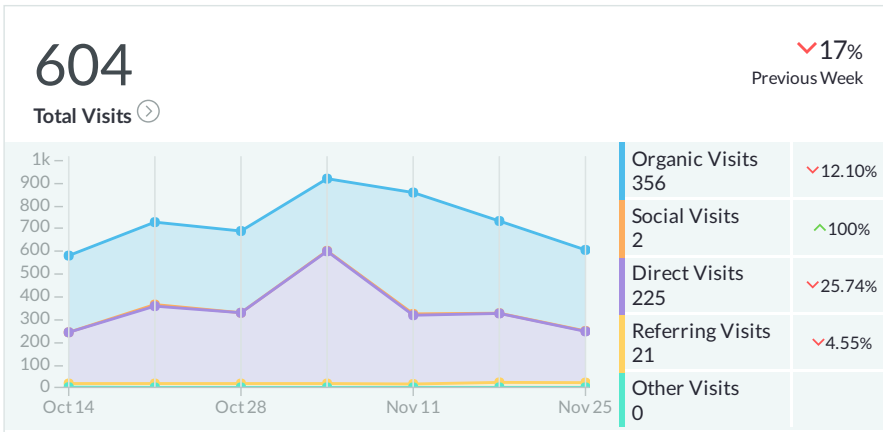

Dashboard

Top Local Keywords

By rank on Google en-US

Keyword	Location	Rank
Town Information Modeling	Bethesda, Maryland, United Stat...	#1
Town Information Modeling	Washington, District of Columb...	#1
municipal planning	Bethesda, Maryland, United Stat...	#9
municipal planning	Washington, District of Columb...	#17
real estate consulting	Bethesda, Maryland, United Stat...	#26

Top National Keywords

By rank on Google en-US

Keyword	Rank
tortigallas	#1
torti gallas and partners	#1
Torti Gallas	#1
torti gallas	#1
Town Information Modeling	#1