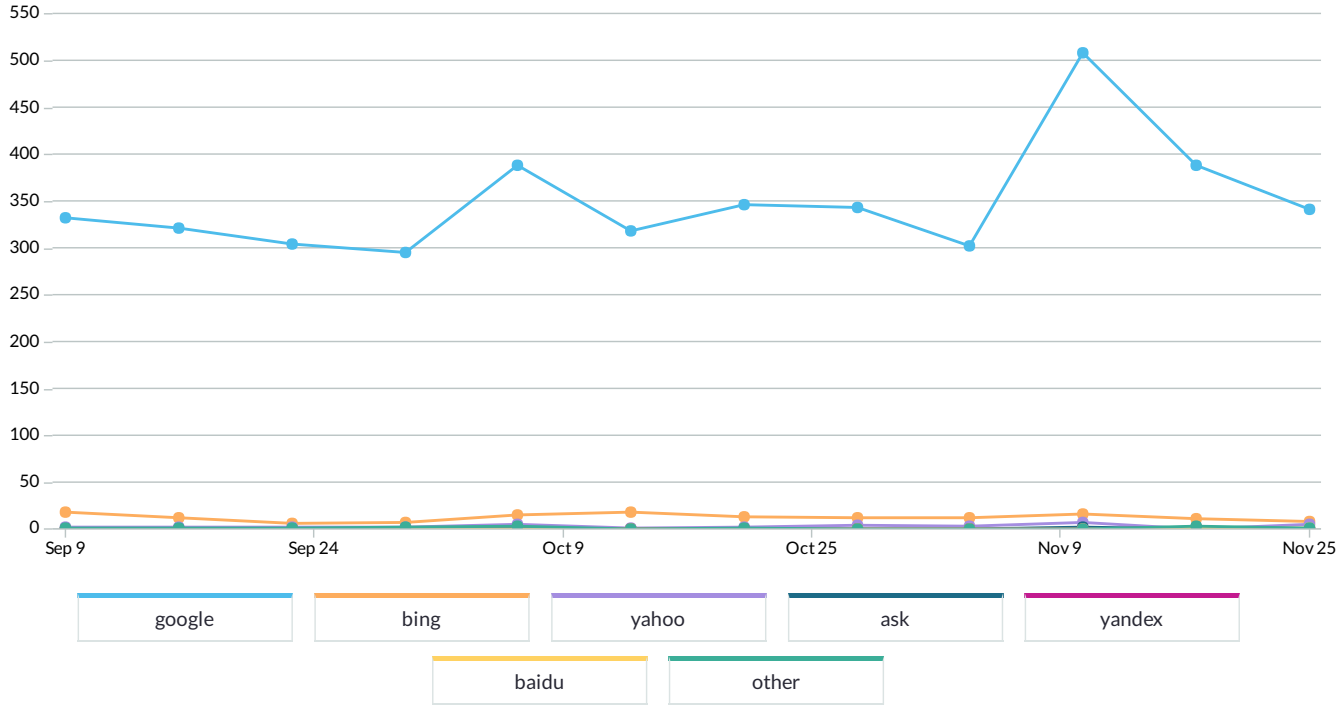

Architects & Engineers Silver Spring, MD - Bu... listings.homestead.com/...chitects-engineers	[no anchor text]	42	90	0	20%	▾
Engineers Silver Spring, MD - Business Listing... listings.homestead.com/...d/c1639-engineers	[no anchor text]	42	90	0	20%	▾

Link Metrics - tortigallas.com

Domain Authorityⁱ 	Page Authorityⁱ 	Linking Domainsⁱ 275	Inbound Linksⁱ Total 2.5k Followed 2.2k

Link Metrics - tortigallas.com

Domain Authorityⁱ 	Page Authorityⁱ 	Linking Domainsⁱ 275	Inbound Linksⁱ Total 2.5k Followed 2.2k

Visits from Organic Search