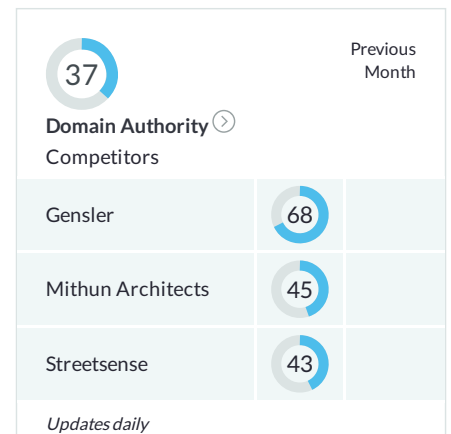

Torti Gallas Report

Generated on November 26, 2019

Dashboard

Top Local Keywords

By rank on Google en-US

Keyword	Location	Rank
Town Information Modeling	Bethesda, Maryland, United Stat...	#1
Town Information Modeling	Washington, District of Columb...	#1
municipal planning	Bethesda, Maryland, United Stat...	#9
municipal planning	Washington, District of Columb...	#17
real estate consulting	Bethesda, Maryland, United Stat...	#26

Top National Keywords

By rank on Google en-US

Keyword	Rank
tortigallas	#1
torti gallas and partners	#1
Torti Gallas	#1
torti gallas	#1
Town Information Modeling	#1

2,480

External Links ⌵

▲37
Previous
Month

Competitors

Gensler	145k	▲3k
Mithun Architects	18k	▲895
Streetsense	38k	▲133

12 / 42

▲1
Previous Week

Keywords Ranked #1-10 ⌵

Competitors

Gensler	0	
Mithun Architects	0	
Streetsense	0	

Dashboard