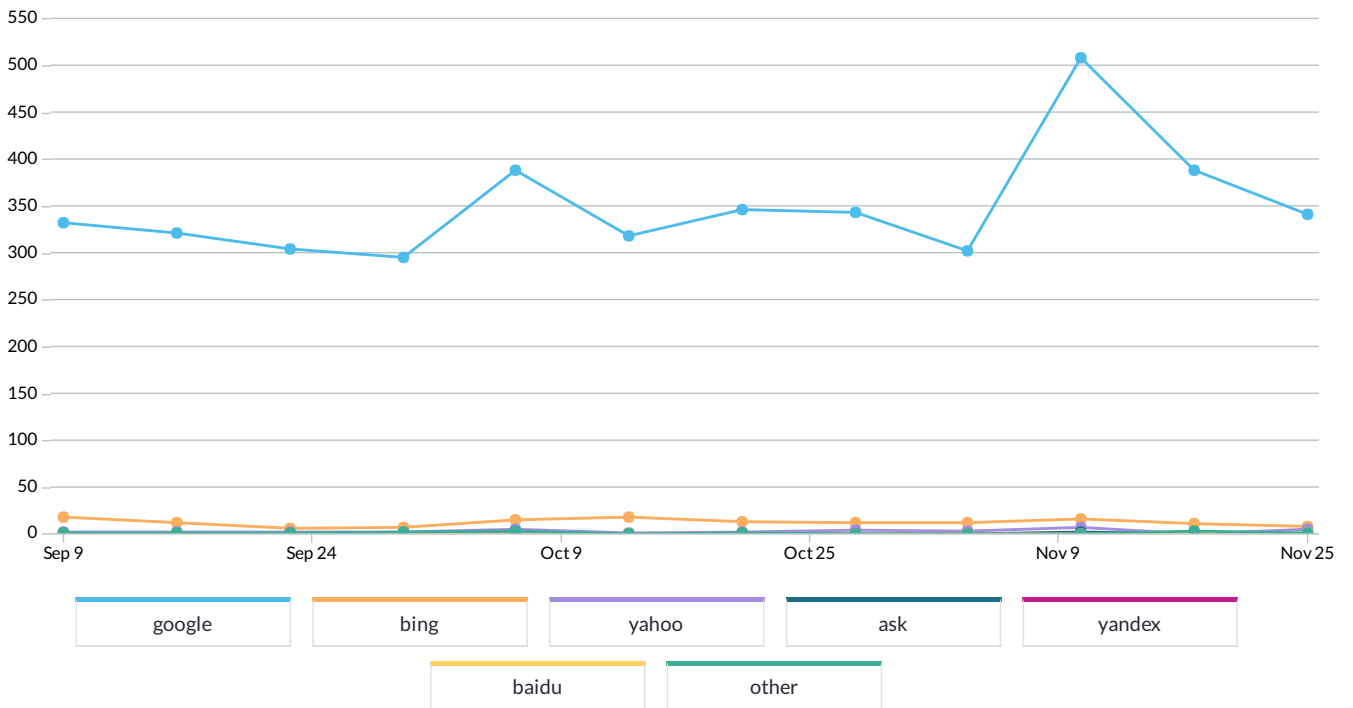

form based codes

industry specific x

Bethesda, Maryland, United States

no data ⁱ

#51+

master planning

industry specific x

Bethesda, Maryland, United States

no data ⁱ

#51+

neighborhoods

National

4.3k-6.5k

#51+

mixed-use

industry specific x

National

101-200

#51+

transit oriented development

industry specific x

National

1.7k-2.9k

#51+

Visits from Organic Search

Visits by Search Engine

Search Engine	Visits ⁱ	% Change ⁱ	% of Total Search Traffic	Non-Branded Keyword Visits ⁱ	% New Visits ⁱ	Bounce Rate ⁱ	Pages per Visit ⁱ
google	341	↑2.71%	96%	341	80%	43.4	3.43
bing	8	↓55.56%	2%	3	50%	87.5	1.25
yahoo	5	↑150%	1%	5	100%	20	3.60
baidu	1		0%	1	0%	100	1.00
ecosia.org	1		0%	0	100%	100	1.00