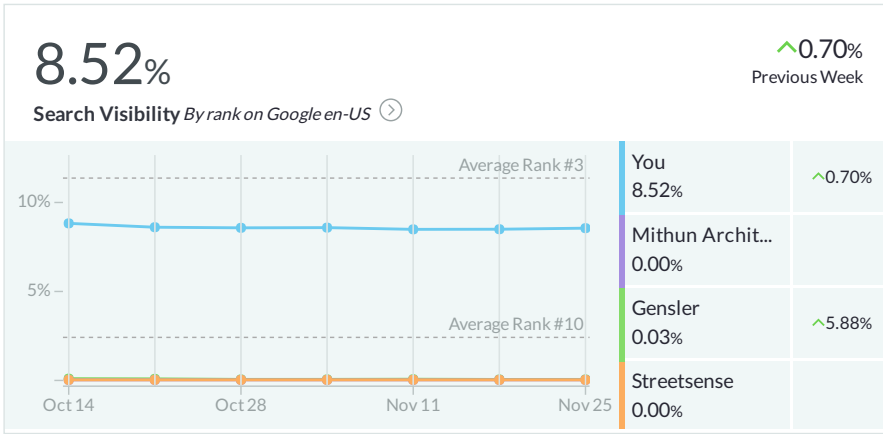

Dashboard

Top Local Keywords

By rank on Google en-US

Keyword	Location	Rank
Town Information Modeling	Bethesda, Maryland, United Stat...	#1
Town Information Modeling	Washington, District of Columb...	#1
municipal planning	Bethesda, Maryland, United Stat...	#9
municipal planning	Washington, District of Columb...	#17
real estate consulting	Bethesda, Maryland, United Stat...	#26