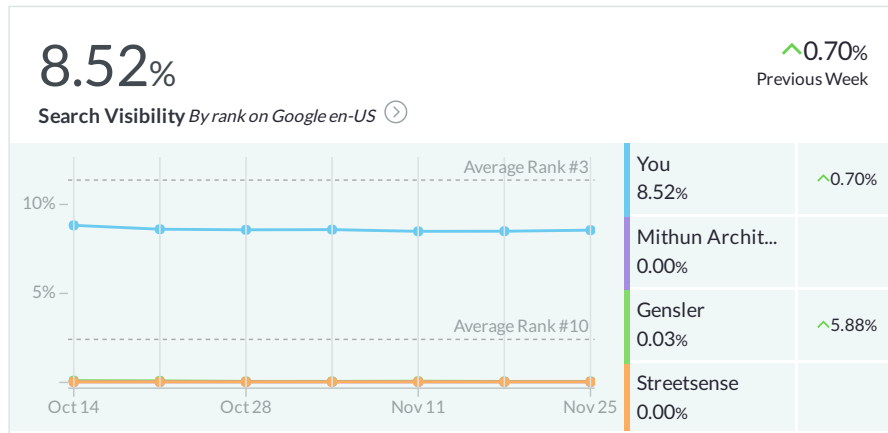

Torti Gallas Report

Generated on November 26, 2019

Dashboard

Top Local Keywords

By rank on Google en-US

Keyword	Location	Rank
Town Information Modeling	Bethesda, Maryland, United Stat...	#1
Town Information Modeling	Washington, District of Columb...	#1
municipal planning	Bethesda, Maryland, United Stat...	#9
municipal planning	Washington, District of Columb...	#17
real estate consulting	Bethesda, Maryland, United Stat...	#26