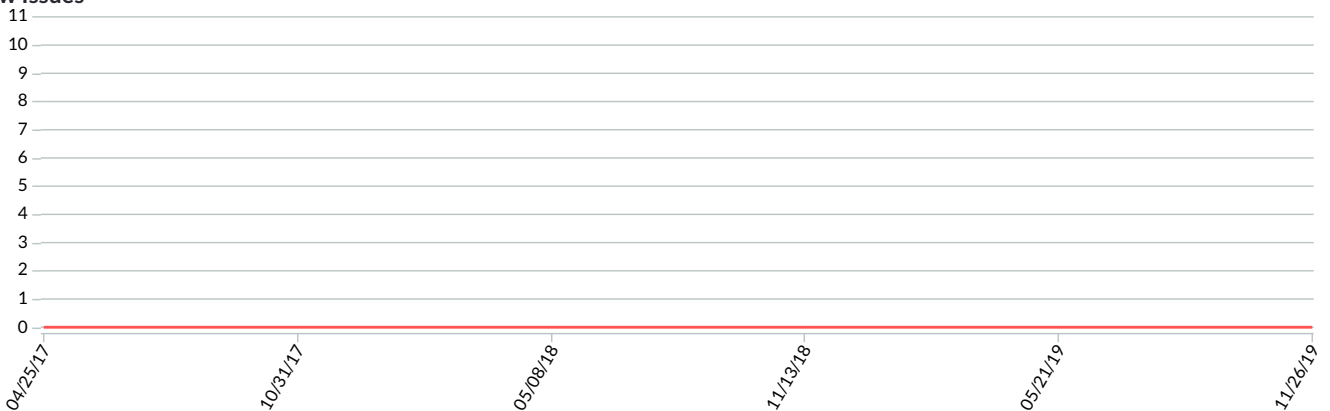

All Crawler Warnings

New Issues

You have no Crawler Warnings! Nice work.