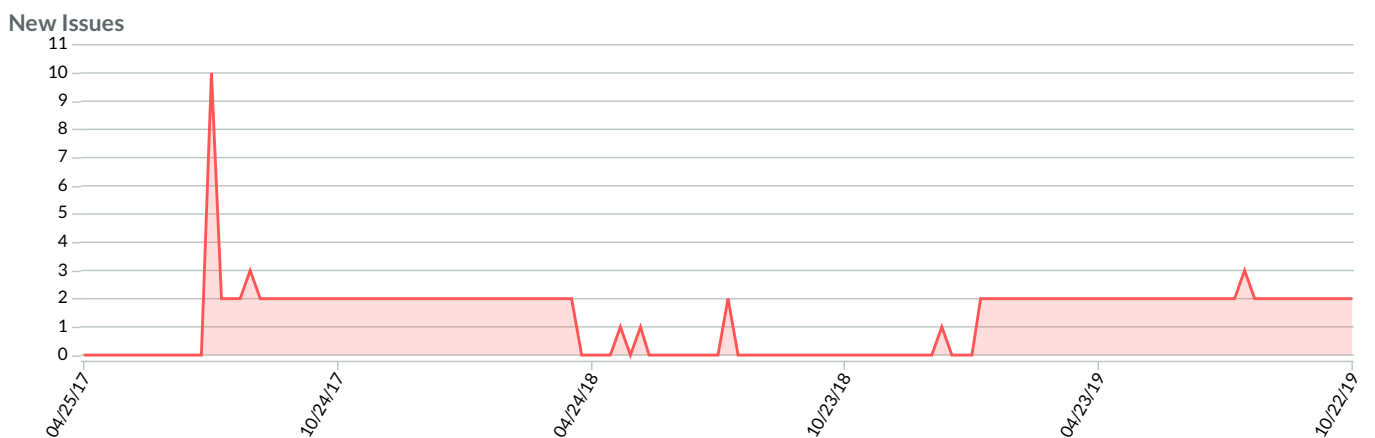

All Critical Crawler Issues