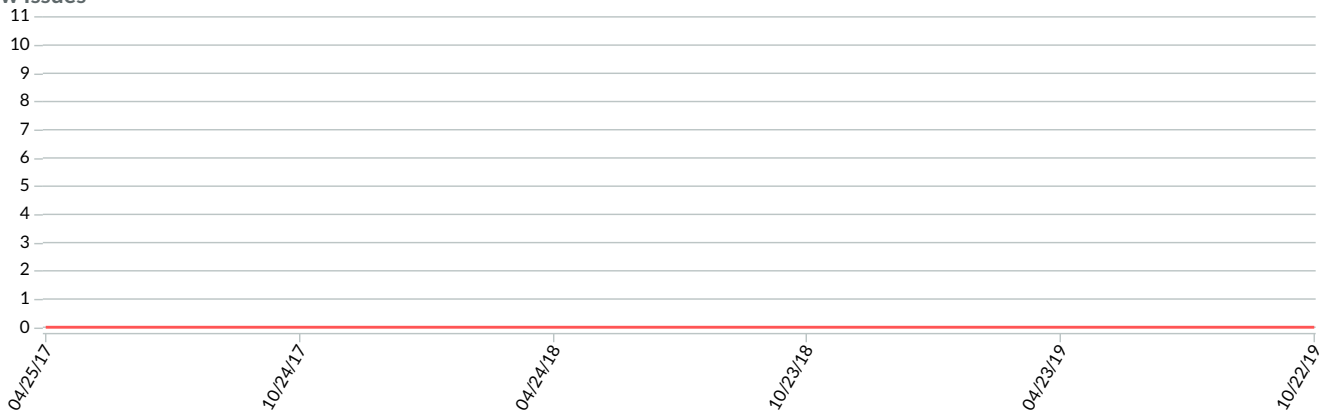

All Crawler Warnings

New Issues

You have no Crawler Warnings! Nice work.