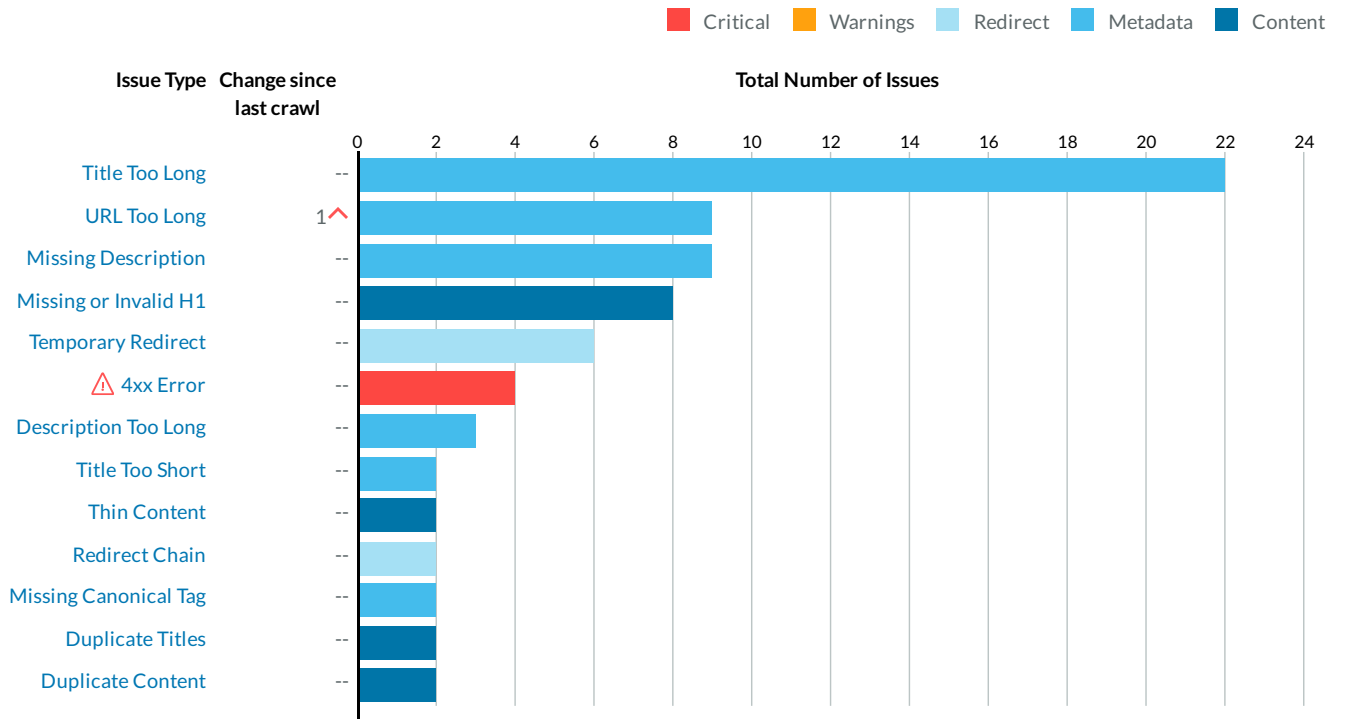

Total Issues Detected

Total Pages Crawled

All Issues

Inbound Links - tortigallas.com

Link Source:

Link Type:

Link State:

Limit Results: