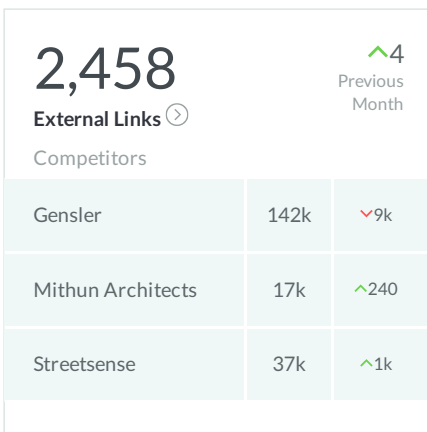

Top National Keywords

By rank on Google en-US

Keyword	Rank
tortigallas	#1
torti gallas and partners	#1
Torti Gallas	#1
torti gallas	#1
Town Information Modeling	#1

2,458

External Links ⌵

▲4
Previous
Month

Competitors

Gensler	142k	▼9k
Mithun Architects	17k	▲240
Streetsense	37k	▲1k

13 / 42

Keywords Ranked #1-10 ⌵

▼1
Previous Week

Competitors

Gensler	0	
Mithun Architects	0	
Streetsense	0	

Dashboard

Top Local Keywords

By rank on Google en-US

Keyword	Location	Rank
Town Information Modeling	Bethesda, Maryland, United Stat...	#1
Town Information Modeling	Washington, District of Columb...	#1
municipal planning	Bethesda, Maryland, United Stat...	#7
municipal planning	Washington, District of Columb...	#8
real estate consulting	Bethesda, Maryland, United Stat...	#26

Top National Keywords

By rank on Google en-US

Keyword	Rank
tortigallas	#1
torti gallas and partners	#1
Torti Gallas	#1
torti gallas	#1
Town Information Modeling	#1

Rankings Overview

Search Visibility ⁱ

8.57%