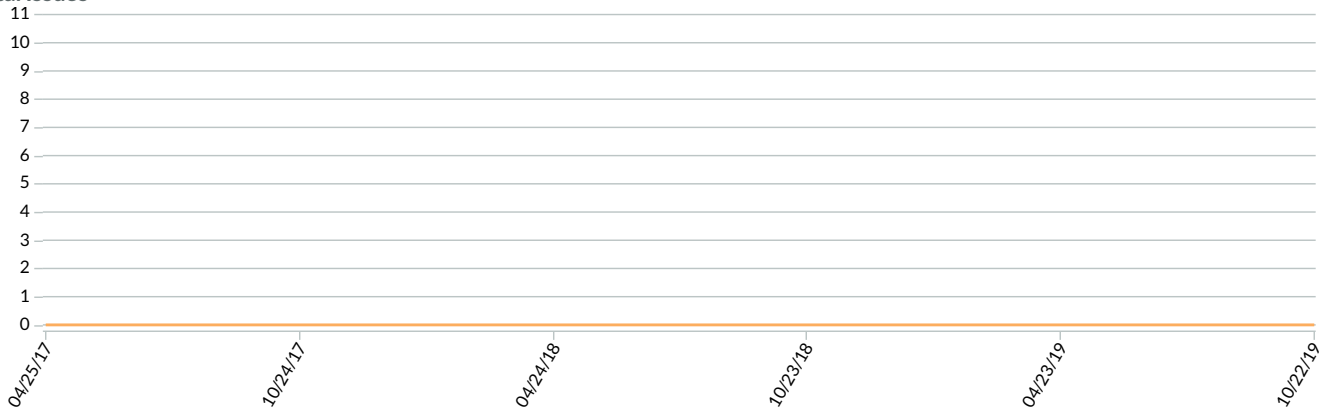

Pages with Critical Crawler Issues

New	URL	Page Authority	Issue Type
New	404 - File or directory not found. http://idam.tortigallas.com/%2F(S(24zvaaqsswgazx45nvr1bpfw))%2Flogin.aspx%3Fr%3D	19	4xx Error
New	404 - File or directory not found. http://idam.tortigallas.com/(S(24zvaaqsswgazx45nvr1bpfw))%2F(S(24zvaaqsswgazx45nvr1b...	19	4xx Error
	Not Found https://tortigallas.com/expertise/planning	19	4xx Error
	Not Found https://tortigallas.com/portfolio/www.thegarlands.com	19	4xx Error

All Crawler Warnings

Total Issues