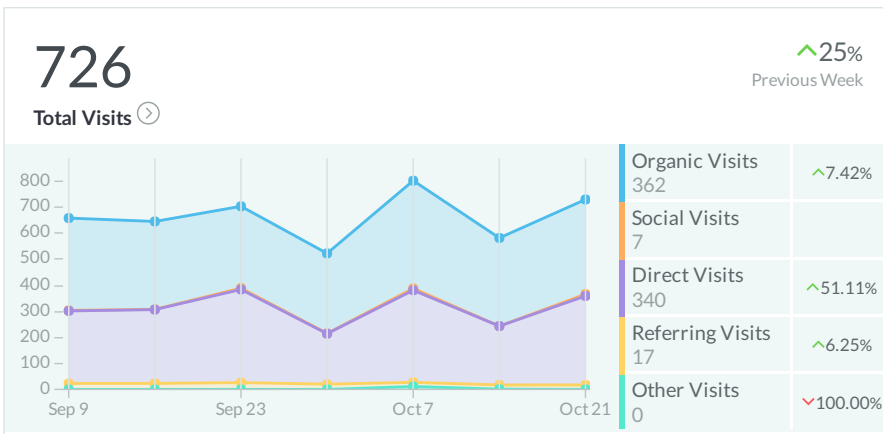

Dashboard

Top Local Keywords

By rank on Google en-US

Keyword	Location	Rank
Town Information Modeling	Bethesda, Maryland, United Stat...	#1
Town Information Modeling	Washington, District of Columb...	#1
municipal planning	Bethesda, Maryland, United Stat...	#7
municipal planning	Washington, District of Columb...	#8
real estate consulting	Bethesda, Maryland, United Stat...	#26

Top National Keywords

By rank on Google en-US

Keyword	Rank
tortigallas	#1
torti gallas and partners	#1
Torti Gallas	#1
torti gallas	#1
Town Information Modeling	#1