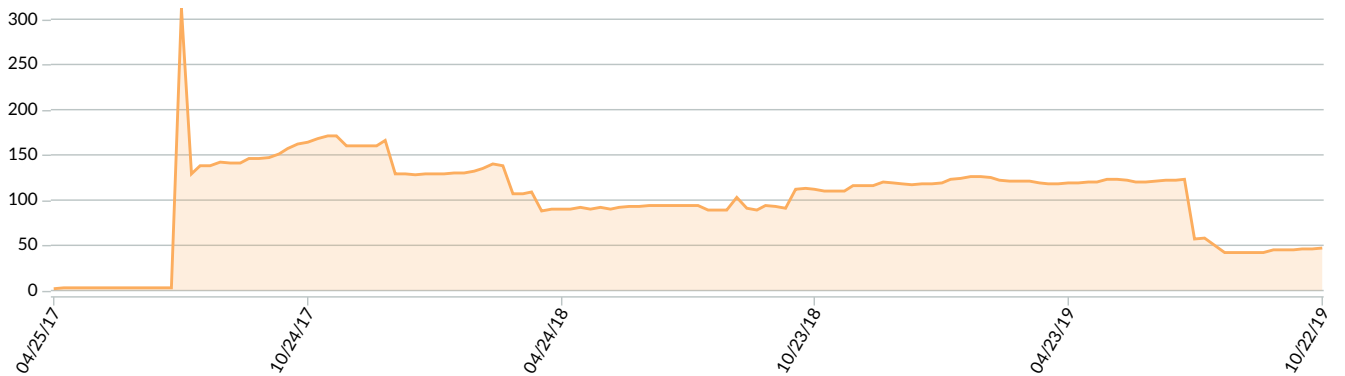

Pages with Redirect Issues

	New URL	Page Authority	Issue Type	Preview
	Object moved http://idam.tortigallas.com/%2F(S(24zvaaqsswgazx45nvr1bpfw))%2Fidam.aspx	19	Temporary Redirect	
	Object moved http://idam.tortigallas.com/(S(24zvaaqsswgazx45nvr1bpfw))/idam.aspx	19	Temporary Redirect	
	Object moved http://idam.tortigallas.com/(S(24zvaaqsswgazx45nvr1bpfw))/login.aspx?r=	19	Temporary Redirect	
	Object moved http://idam.tortigallas.com/	23	Redirect Chain	
	301 Moved Permanently http://www.tortigallas.com/portfolio/viva-white-oak	19	Redirect Chain	
	Object moved http://idam.tortigallas.com/	23	Temporary Redirect	
	Object moved https://files.tortigallas.com/UserWeb/Login/Login.aspx	19	Temporary Redirect	
	Object moved https://idam.tortigallas.com/login.aspx	19	Temporary Redirect	

All Metadata Issues

Total Issues