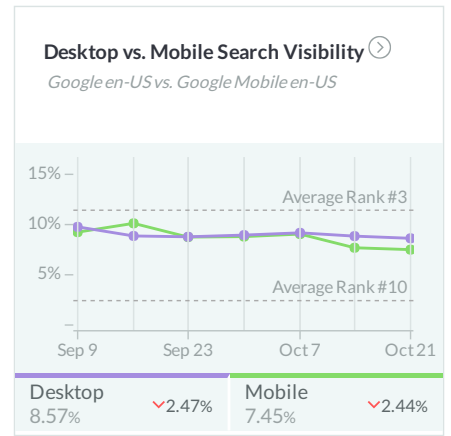

Dashboard

Top Local Keywords

By rank on Google en-US

Keyword	Location	Rank
Town Information Modeling	Bethesda, Maryland, United Stat...	#1
Town Information Modeling	Washington, District of Columb...	#1
municipal planning	Bethesda, Maryland, United Stat...	#7
municipal planning	Washington, District of Columb...	#8
real estate consulting	Bethesda, Maryland, United Stat...	#26