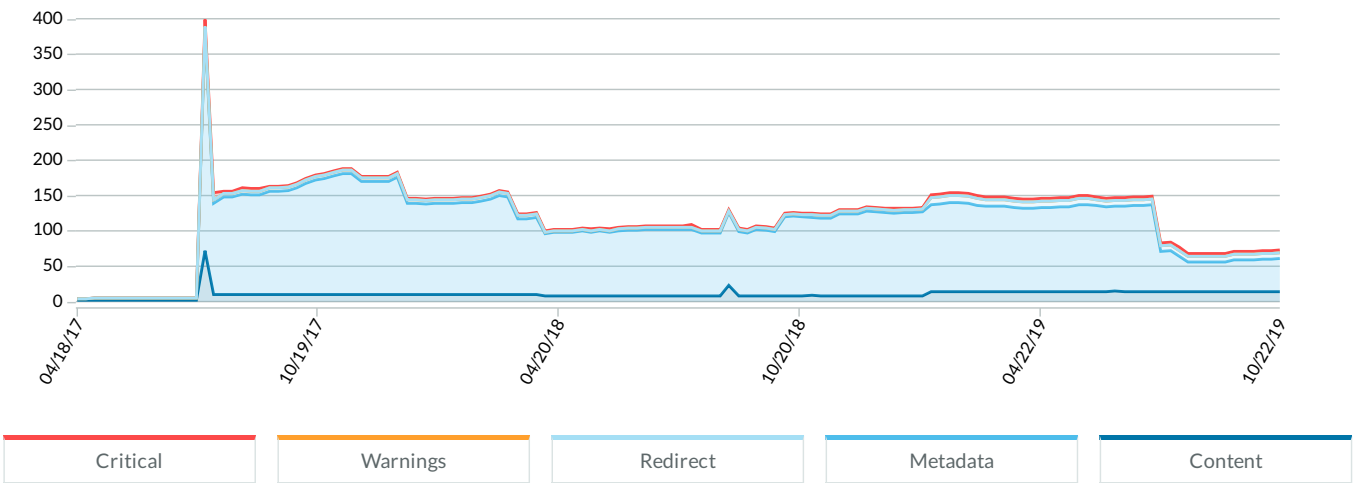

Placemaking industry specific	Bethesda, Maryland, United States	#31	^10	#51+	#51+	#37	^14+
Placemaking industry specific	Washington, District of Columbia, United States	#36	^15+	#51+	#51+	#33	^18+
architecture	National	#51+		#51+	#51+	#51+	
The Spectrum industry specific	Washington, District of Columbia, United States	#51+		#51+	#51+	#51+	
public private partnerships industry specific	National	#51+		#51+	#51+	#51+	
master planning industry specific	National	#51+		#51+	#51+	#13	^38+
public private partnerships industry specific	Washington, District of Columbia, United States	#51+		#51+	#51+	#51+	

Total Issues Detected