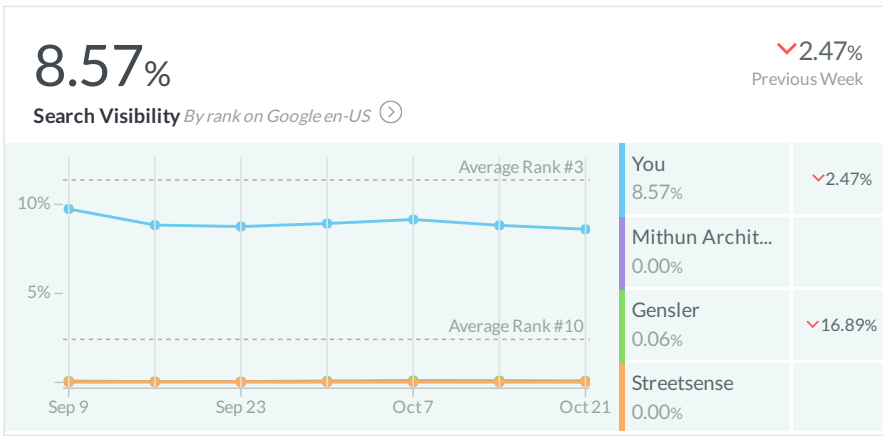

Gensler	142k	▼9k
Mithun Architects	17k	▲240
Streetsense	37k	▲1k

13 / 42

Keywords Ranked #1-10 ⌵

▼1
Previous Week

Competitors

Gensler	0	
Mithun Architects	0	
Streetsense	0	

Dashboard

Top Local Keywords