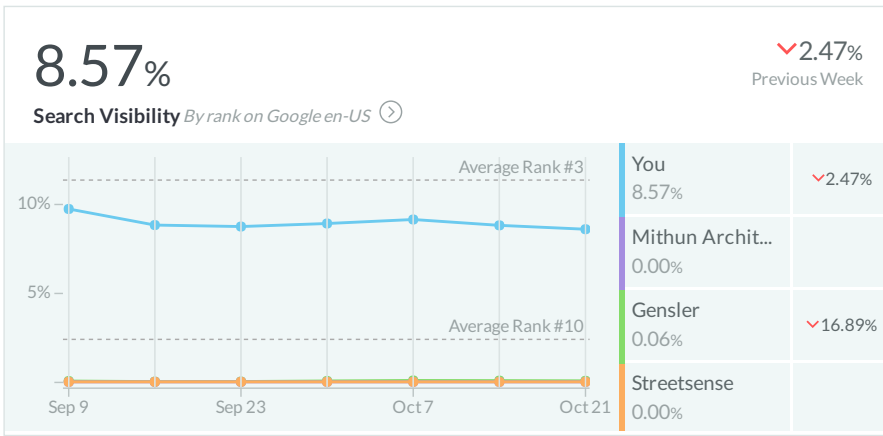

Dashboard

Top Local Keywords

By rank on Google en-US

Keyword	Location	Rank
Town Information Modeling	Bethesda, Maryland, United Stat...	#1
Town Information Modeling	Washington, District of Columb...	#1
municipal planning	Bethesda, Maryland, United Stat...	#7
municipal planning	Washington, District of Columb...	#8
real estate consulting	Bethesda, Maryland, United Stat...	#26