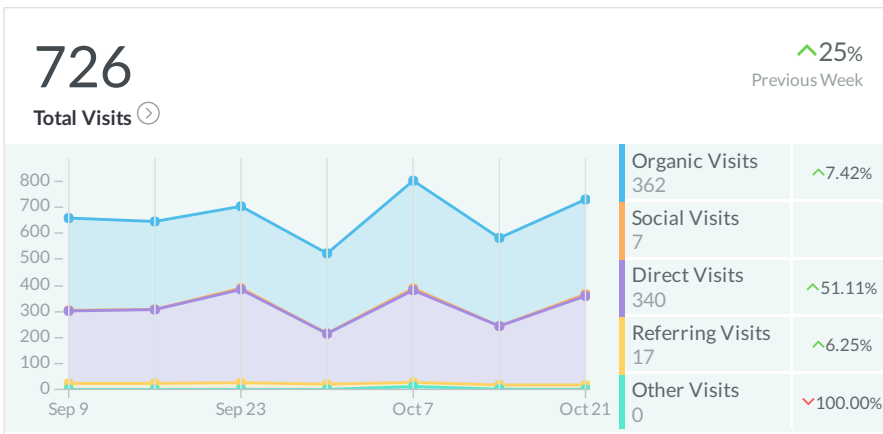

Gensler	142k	▼9k
Mithun Architects	17k	▲240
Streetsense	37k	▲1k

13 / 42

Keywords Ranked #1-10 ⌵

▼1
Previous Week

Competitors

Gensler	0	
Mithun Architects	0	
Streetsense	0	

Dashboard

Top Local Keywords