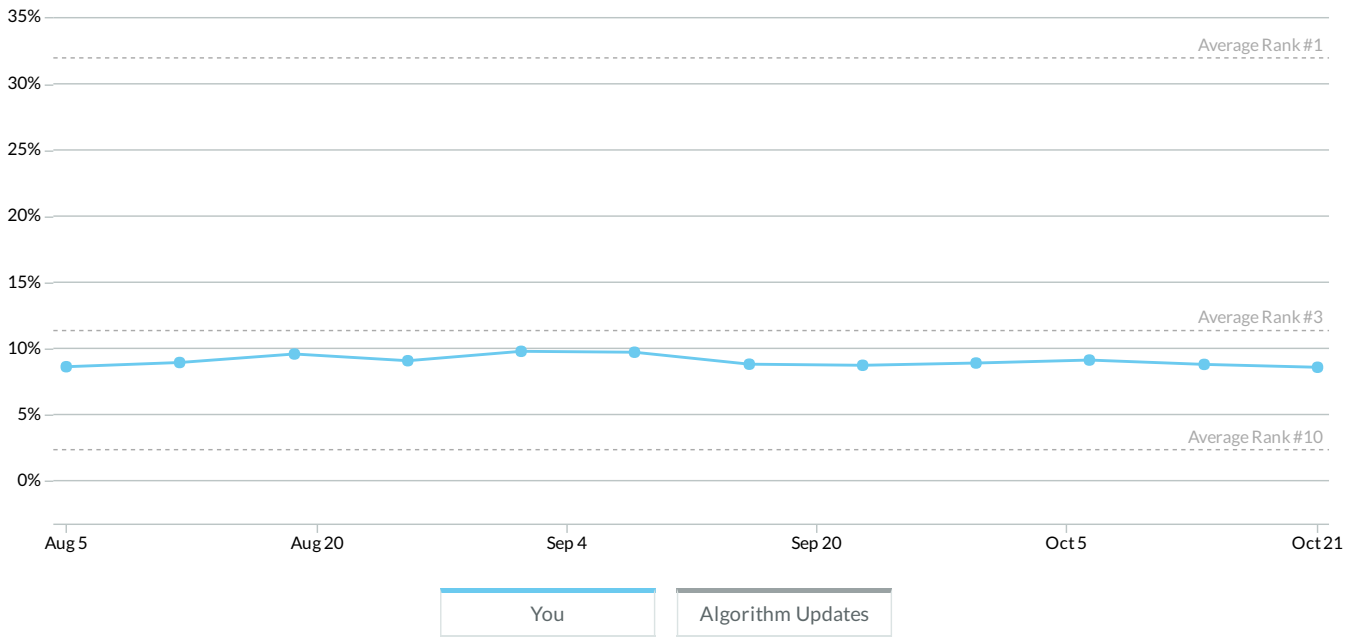

Link Metrics - tortigallas.com

Link Metrics - tortigallas.com

Visits from Organic Search

Search Visibility

Estimated percentage of clicks based on your keyword rankings

Visits by Search Engine

Search Engine	Visits ⁱ	% Change ⁱ	% of Total Search Traffic	Non-Branded Keyword Visits ⁱ	% New Visits ⁱ	Bounce Rate ⁱ	Pages per Visit ⁱ
google	1,288	▼ 4.59%	96%	1,286	76%	51.24	3.09
bing	45	▼ 34.78%	3%	13	78%	37.78	4.16
yahoo	8	▼ 11.11%	1%	8	75%	50	3.50
duckduckgo	5		0%	5	60%	40	3.00