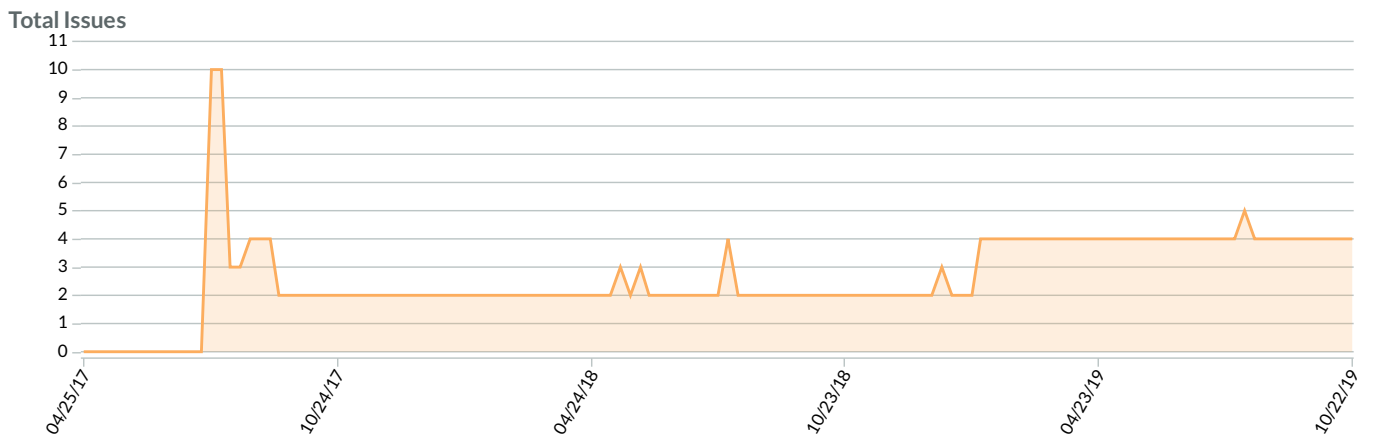

Moz Recommends Fixing

4xx Error (4) Why is this a high priority? This is bad for site visitors, who may see "404 Error Page Not Found" instead of the content they are seeking. If external... How to fix it: Pete says: <i>Update your redirect to point to a relevant (and working) URL. <a...></i> Review	Title Too Long (22) Why is this a high priority? If your title is too long, it will not display properly and may limit your ability to attract customers to your site. Google... How to fix it: Brian says: <i>We recommend limiting your title to between 10 and 60 characters or modifying the characters selected to keep it under 570 pixels...</i> Review	URL Too Long (9) Why is this a high priority? URLs describe a site or page to visitors and search engines. Keeping them relevant, compelling, and accurate is the key to... How to fix it: Rand says: <i>Choose shorter, human-readable URLs with descriptive keywords. We recommend keeping URLs under 75 characters. When possible, place content...</i> Review

All Critical Crawler Issues