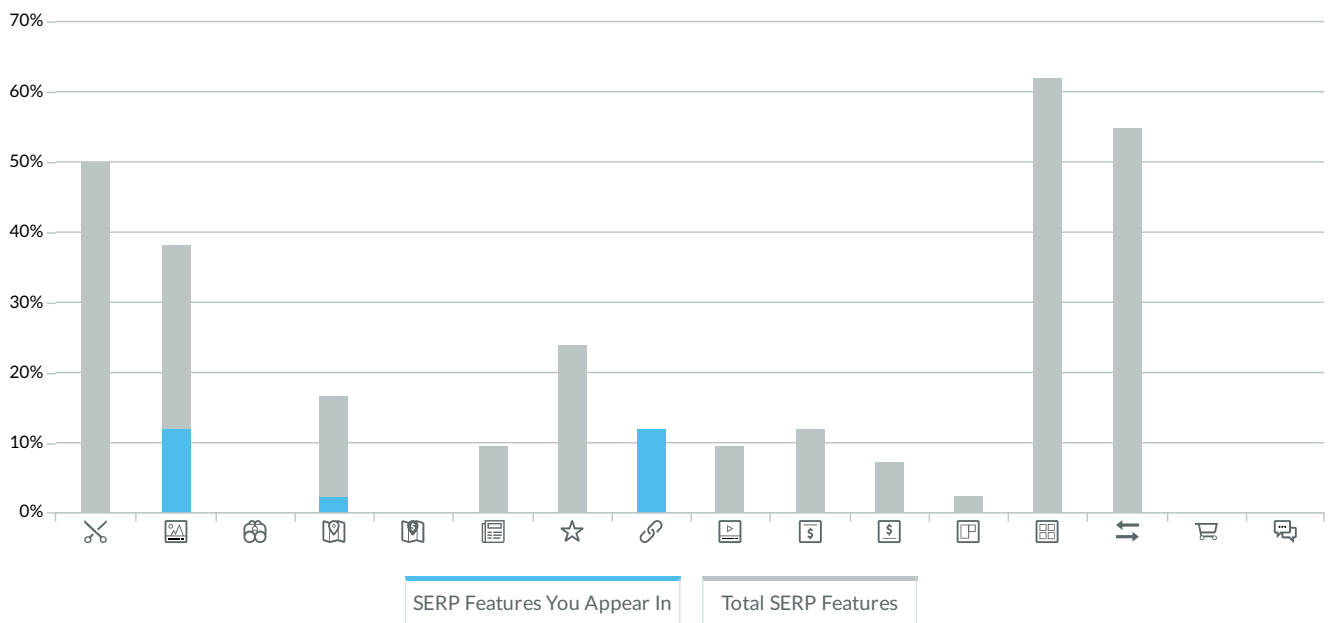

Estimated Search Traffic by Keyword

Google's (not provided) keyword data makes it pretty difficult to research which keywords send traffic your way. The Landing Pages report shows which of your tracked keywords are likely sending organic traffic to your landing pages—and estimates visits from those keywords based on the keyword SERP position.

Landing Page	Organic Search Traffic	Tracked Keywords	Location	Monthly Volume	Est. Visits	Rank
tortigallas.com	179 ▲6%	Torti Gallas	National	201-500	27	#1
		torti gallas	National	201-500	27	#1
		torti	National	851-1.7k	24	#4 ▲1
		torti gallas and partners	National	11-50	2	#1
		gallas	National	851-1.7k	2	#13 ▲4
tortigallas.com/..areers	6 ▲100%	gallas	National	851-1.7k	2	#14
tortigallas.com/...aking	1	Placemaking	Bethesda, Maryland, United States	no data	--	#31 ▲3
		Placemaking	Washington, District of Columbia, United States	no data	--	#36 ▲2
tortigallas.com/offices	16 ▲33%	torti	National	851-1.7k	--	--
tortigallas.com/...enter	2 ▲100%	torti gallas barry farm	National	no data	--	#1
tortigallas.com/...chive	9 ▲29%	torti gallas barry farm	National	no data	--	--

SERP Features Overview

% of keywords