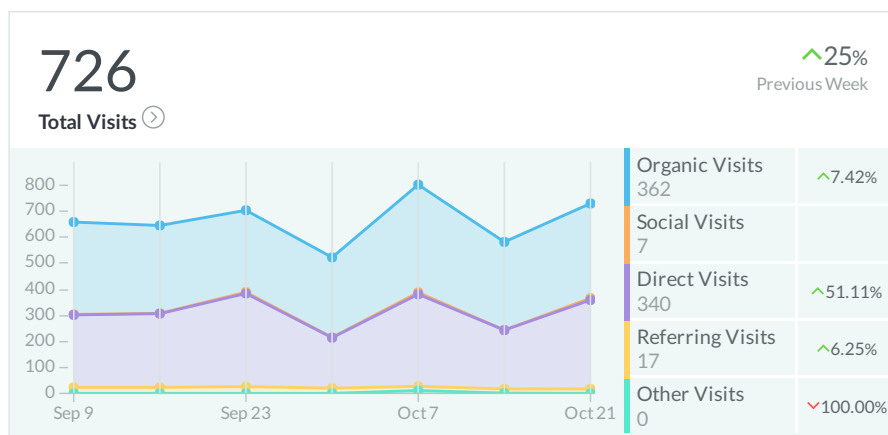

Torti Gallas Report

Generated on October 22, 2019

Dashboard

Top Local Keywords

By rank on Google en-US

Keyword	Location	Rank
Town Information Modeling	Bethesda, Maryland, United Stat...	#1
Town Information Modeling	Washington, District of Columb...	#1
municipal planning	Bethesda, Maryland, United Stat...	#7
municipal planning	Washington, District of Columb...	#8
real estate consulting	Bethesda, Maryland, United Stat...	#26