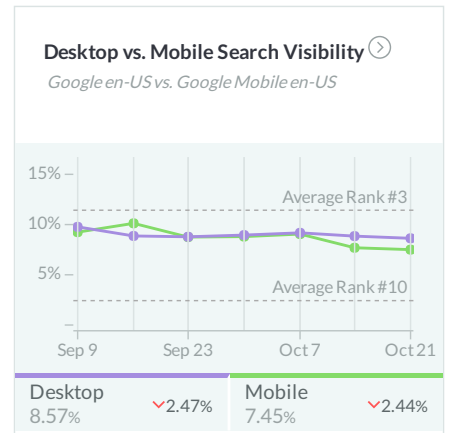

Torti Gallas Report

Generated on October 22, 2019

Dashboard

Top Local Keywords

By rank on Google en-US

Keyword	Location	Rank
Town Information Modeling	Bethesda, Maryland, United Stat...	#1
Town Information Modeling	Washington, District of Columb...	#1
municipal planning	Bethesda, Maryland, United Stat...	#7
municipal planning	Washington, District of Columb...	#8
real estate consulting	Bethesda, Maryland, United Stat...	#26