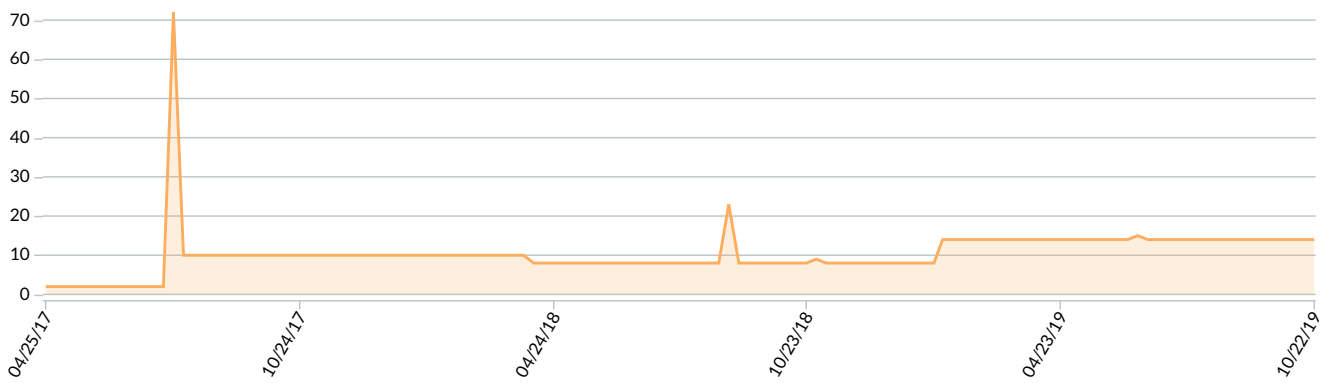

The Urban Adventure Square Comes to Torti Gallas!! <https://tortigallas.com/news-events/the-urban-adventure-square-comes-to-torti-gallas> 19 URL Too Long

Tom Gallas at the Accelerator for America Advisory Council Meeting! <https://tortigallas.com/news-events/tom-gallas-at-the-accelerator-for-america-advisory-cou...> 19 URL Too Long

Torti Gallas Delivers Supplies to Help Victims of Hurricane Dorian! <https://tortigallas.com/news-events/torti-gallas-delivers-supplies-to-help-victims-of-hurrica...> 19 URL Too Long

Torti Gallas Provides Backpacks and Supplies to Local School Children! <https://tortigallas.com/news-events/torti-gallas-provides-backpacks-and-supplies-to-local-s...> 19 URL Too Long

All Content Issues

Total Issues