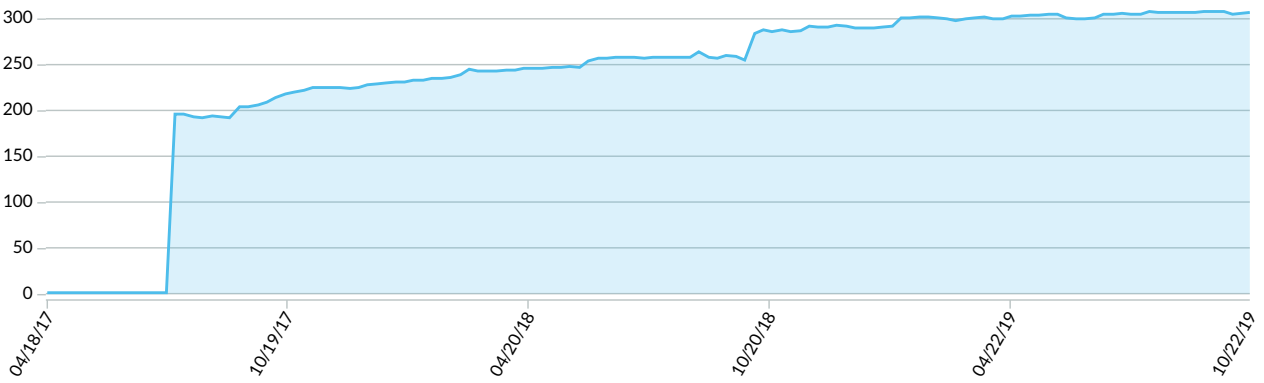

Total Pages Crawled

Crawl Overview

Pages Crawled 307	New Issues 15	Issues By Category	Total Issues 73 ^ 1
		▲ Critical Crawler Issues: 4 - Crawler Warnings: 0 - Metadata Issues: 47 ^ 1 - Redirect Issues: 8 - Content Issues: 14