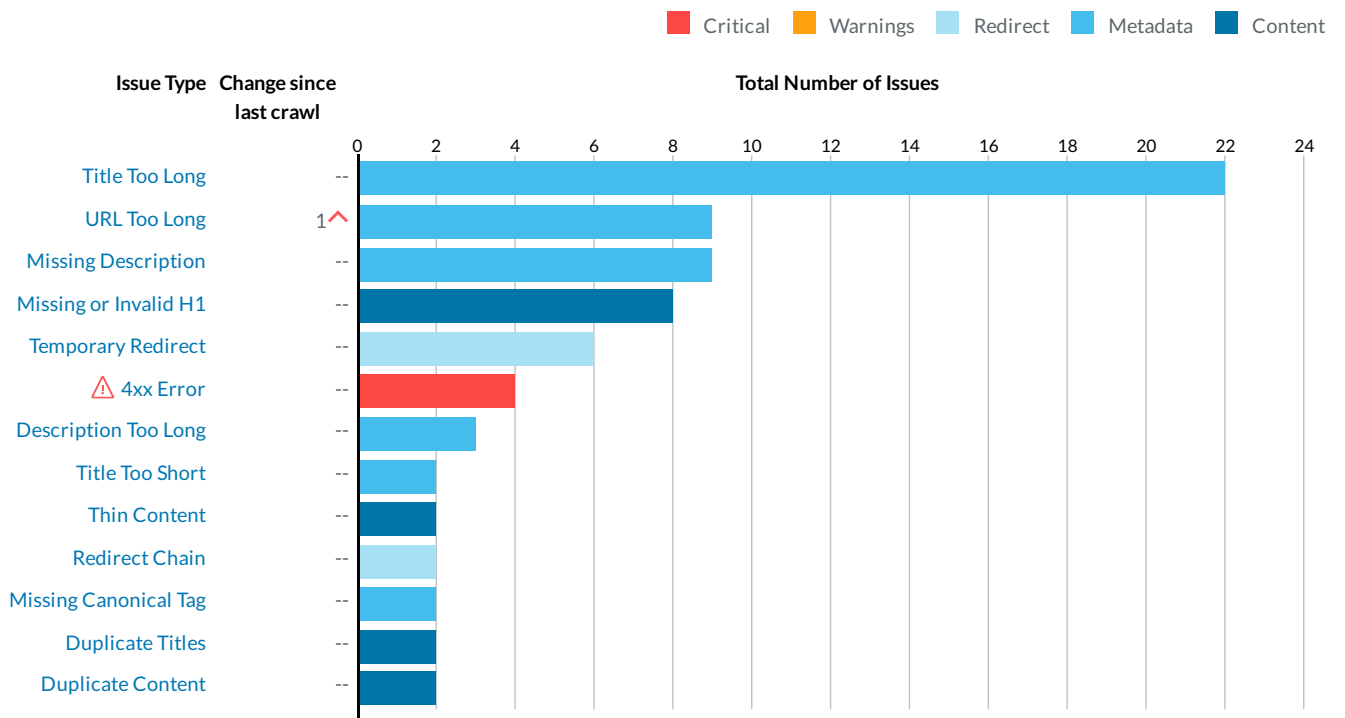

New Issues

Issue Type	Category	Number of New Issues
New Temporary Redirect	Redirect Issues	3
New Thin Content	Content Issues	2
New Missing or Invalid H1	Content Issues	2
New Missing Description	Metadata Issues	2
New Missing Canonical Tag	Metadata Issues	2
New 4xx Error	Critical Crawler Issues	2
New URL Too Long	Metadata Issues	1
New Duplicate Content	Content Issues	1

All Issues