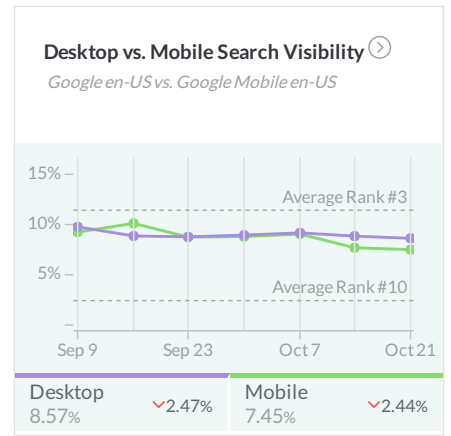

Gensler	142k	▼9k
Mithun Architects	17k	▲240
Streetsense	37k	▲1k

13 / 42

Keywords Ranked #1-10 ⌵

▼1
Previous Week

Competitors

Gensler	0	
Mithun Architects	0	
Streetsense	0	

Dashboard

Top Local Keywords