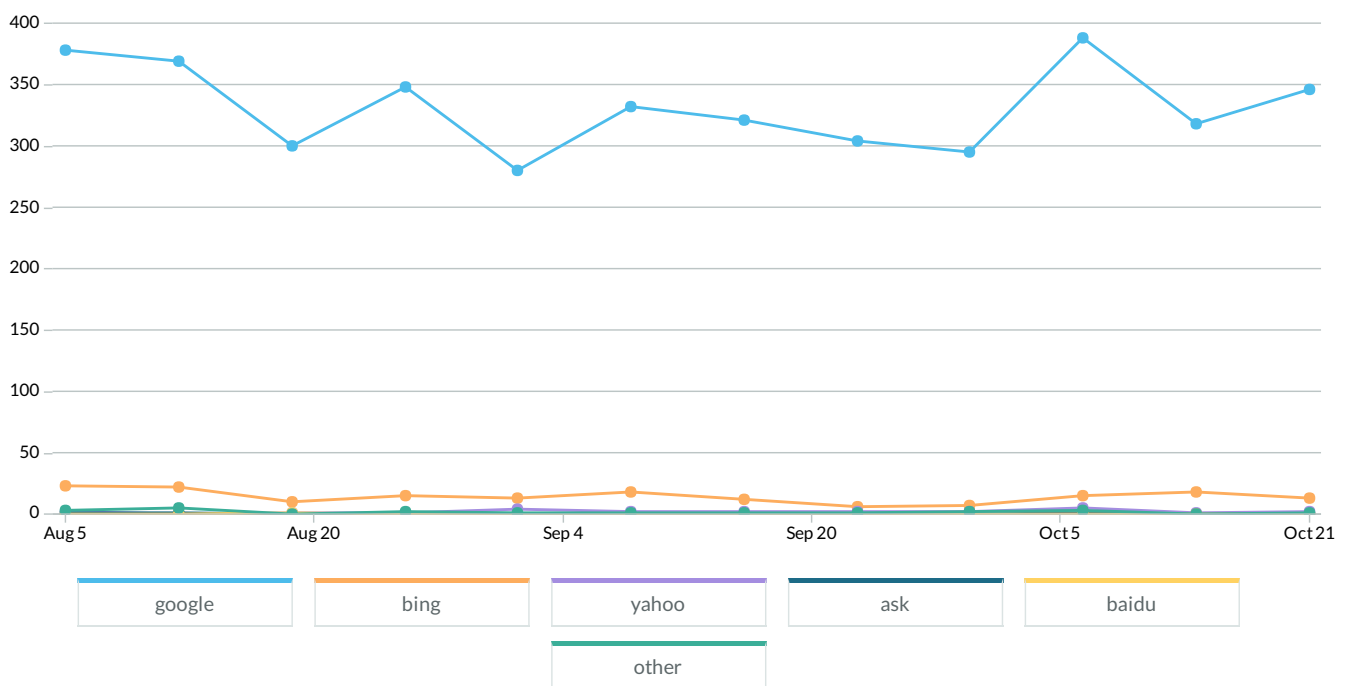

Link Metrics - tortigallas.com

Link Metrics - tortigallas.com

Visits from Organic Search

Search Visibility

Estimated percentage of clicks based on your keyword rankings

Visits by Search Engine

Search Engine	Visits ⁱ	% Change ⁱ	% of Total Search Traffic	Non-Branded Keyword Visits ⁱ	% New Visits ⁱ	Bounce Rate ⁱ	Pages per Visit ⁱ
google	1,288	▼ 4.59%	96%	1,286	76%	51.24	3.09
bing	45	▼ 34.78%	3%	13	78%	37.78	4.16
yahoo	8	▼ 11.11%	1%	8	75%	50	3.50
duckduckgo	5		0%	5	60%	40	3.00