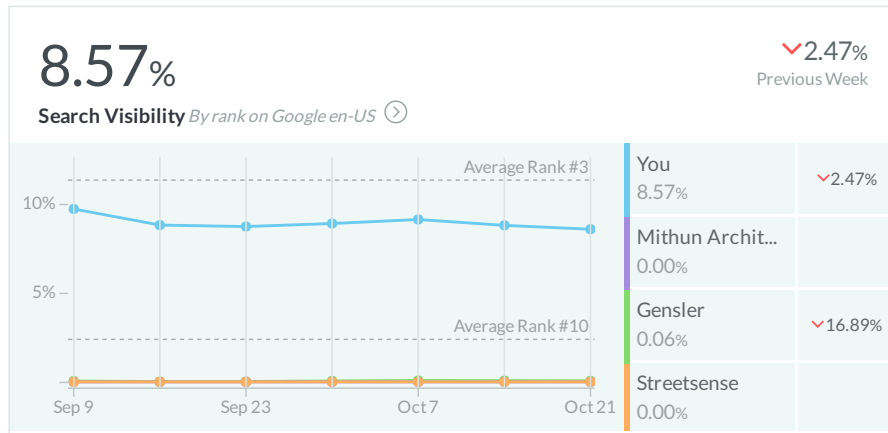

Torti Gallas Report

Generated on October 22, 2019

Dashboard

Top Local Keywords

By rank on Google en-US

Keyword	Location	Rank
Town Information Modeling	Bethesda, Maryland, United Stat...	#1
Town Information Modeling	Washington, District of Columb...	#1
municipal planning	Bethesda, Maryland, United Stat...	#7
municipal planning	Washington, District of Columb...	#8
real estate consulting	Bethesda, Maryland, United Stat...	#26