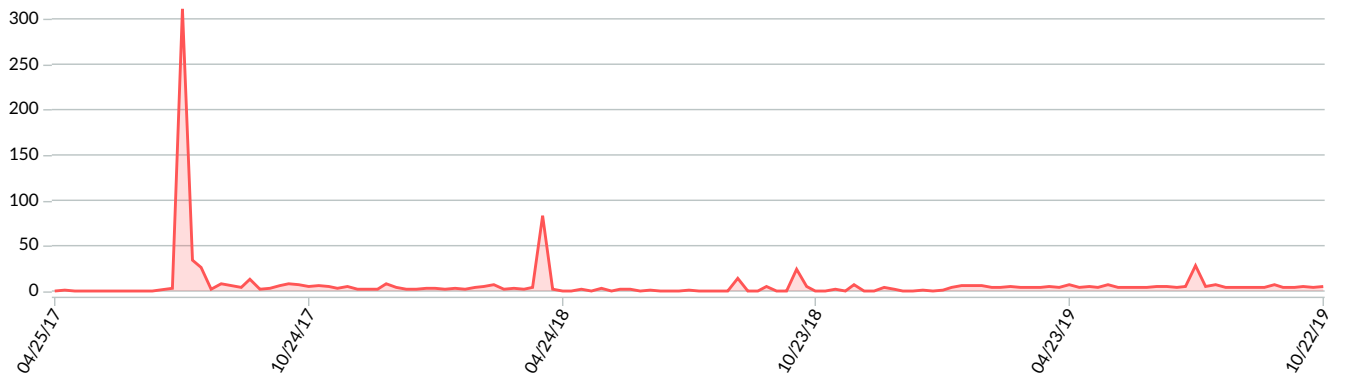

All Metadata Issues

New Issues