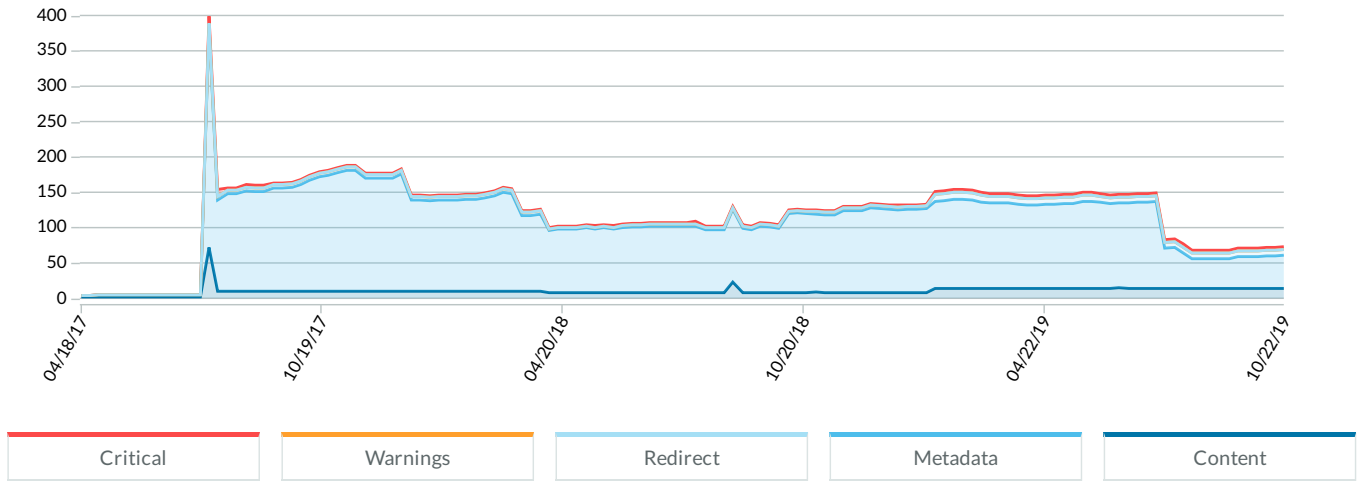

Total Issues Detected