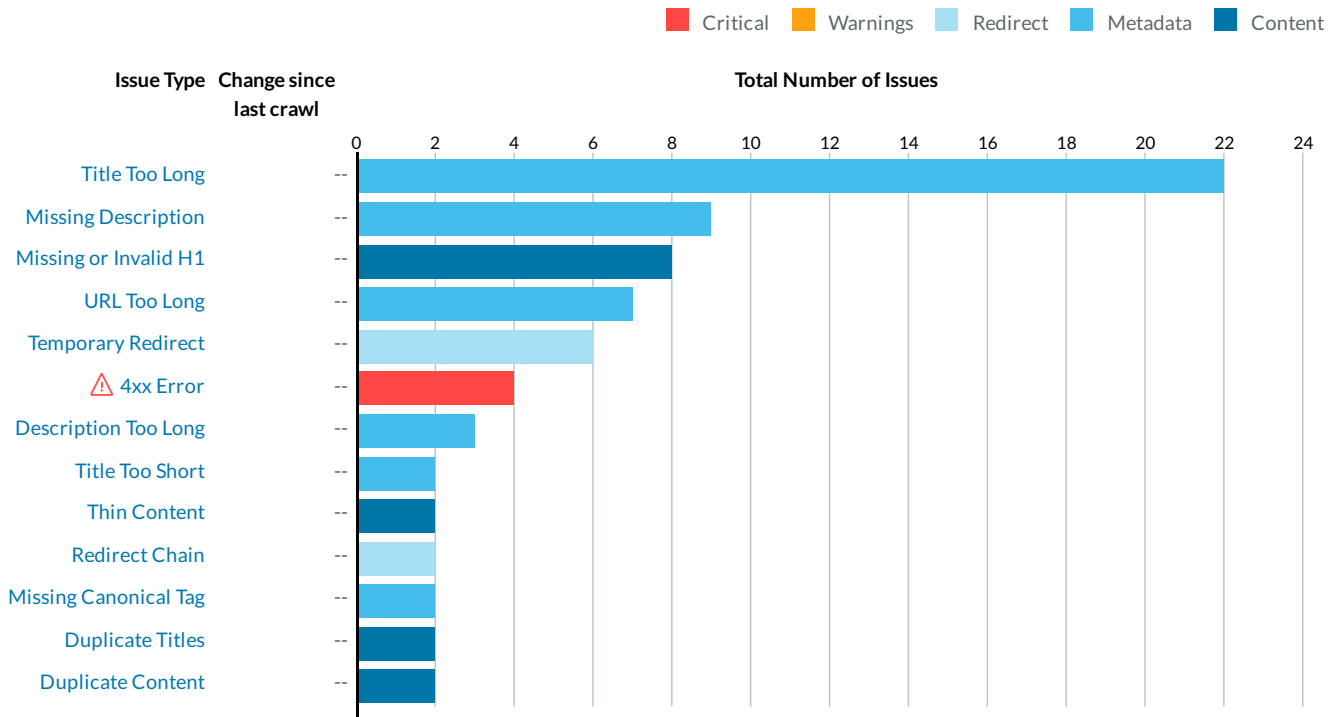

New Issues

Issue Type	Category	Number of New Issues
New Temporary Redirect	Redirect Issues	3
New Thin Content	Content Issues	2
New Missing or Invalid H1	Content Issues	2
New Missing Description	Metadata Issues	2
New Missing Canonical Tag	Metadata Issues	2
New 4xx Error	Critical Crawler Issues	2
New Duplicate Content	Content Issues	1

All Issues