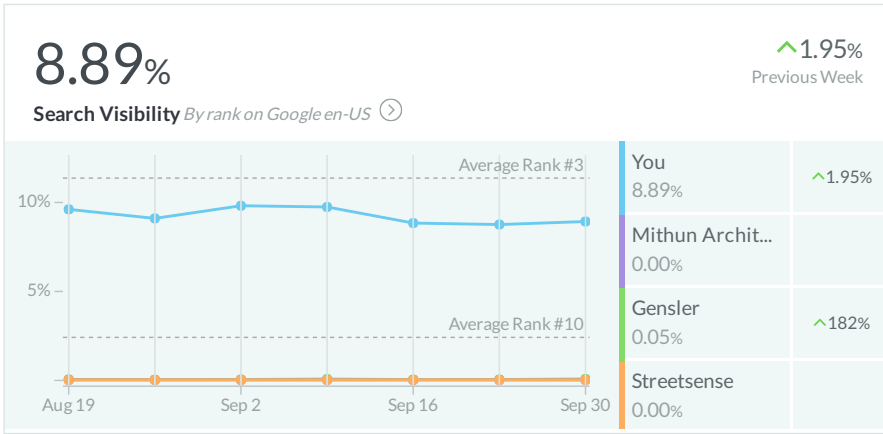

Gensler	151k	
Mithun Architects	17k	
Streetsense	36k	

15 / 42

1
Previous Week

Keywords Ranked #1-10 

Competitors

Gensler	0	
Mithun Architects	0	
Streetsense	0	

Dashboard

Top Local Keywords