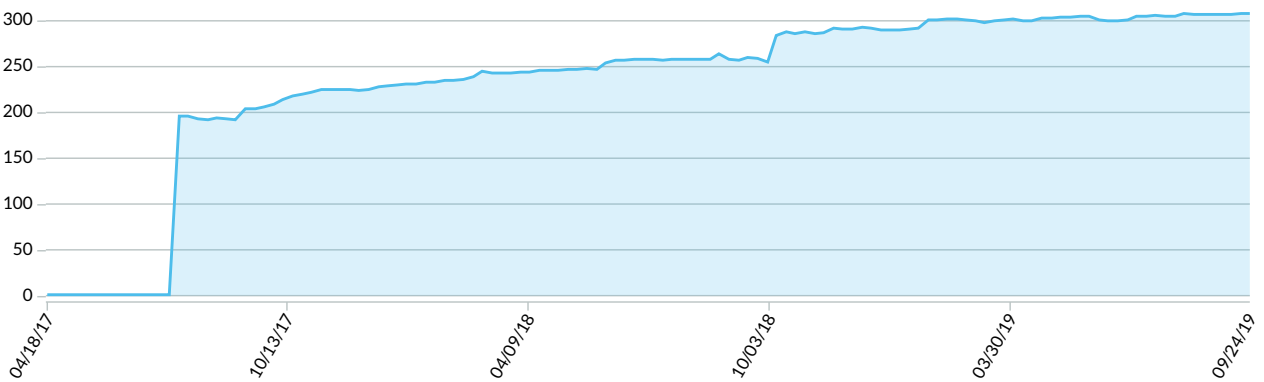

Total Pages Crawled

Crawl Overview

Pages Crawled 308	New Issues 14	Issues By Category	Total Issues 71
		▲ Critical Crawler Issues 4 - Crawler Warnings 0 - Metadata Issues 45 - Redirect Issues 8 - Content Issues 14