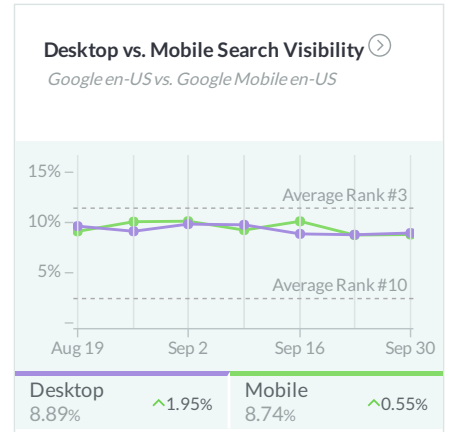

Torti Gallas Report

Generated on October 1, 2019

Dashboard

Top Local Keywords

By rank on Google en-US

Keyword	Location	Rank
Town Information Modeling	Bethesda, Maryland, United Stat...	#1
Town Information Modeling	Washington, District of Columb...	#1
municipal planning	Bethesda, Maryland, United Stat...	#6
municipal planning	Washington, District of Columb...	#7
Placemaking	Washington, District of Columb...	#28