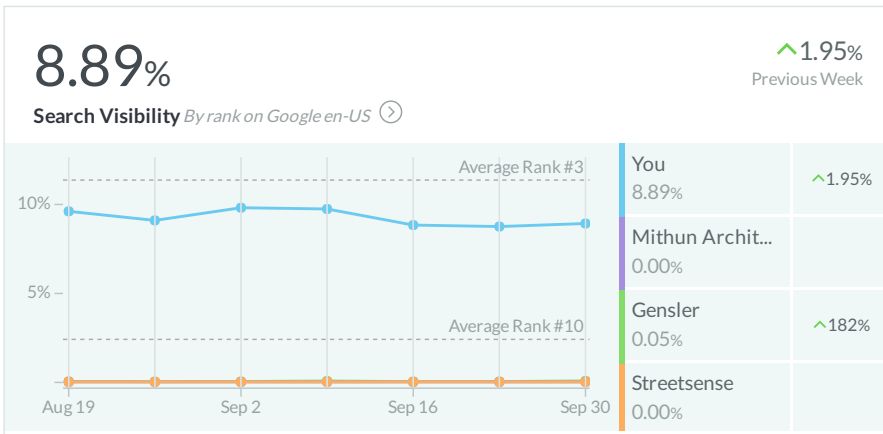

Dashboard

Top Local Keywords

By rank on Google en-US

Keyword	Location	Rank
Town Information Modeling	Bethesda, Maryland, United Stat...	#1
Town Information Modeling	Washington, District of Columb...	#1
municipal planning	Bethesda, Maryland, United Stat...	#6
municipal planning	Washington, District of Columb...	#7
Placemaking	Washington, District of Columb...	#28