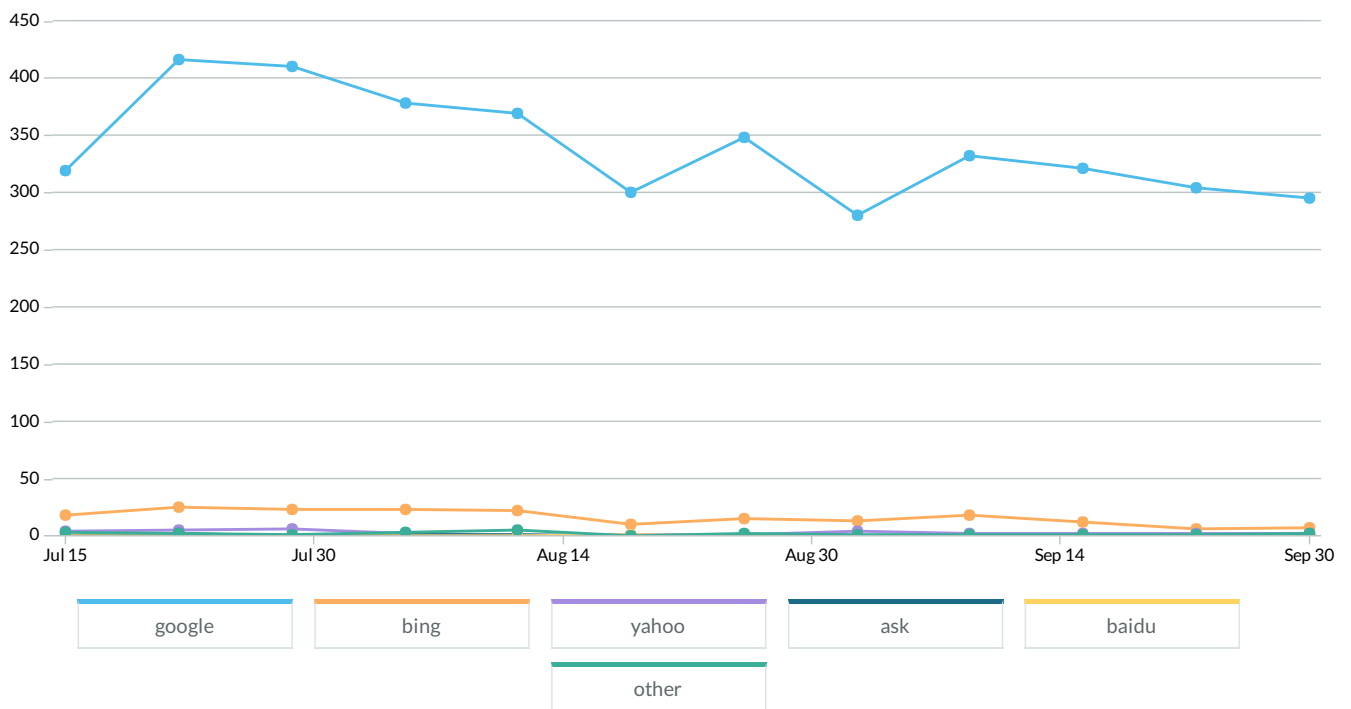

Link Metrics - tortigallas.com

Link Metrics - tortigallas.com

Visits from Organic Search

Search Visibility

Estimated percentage of clicks based on your keyword rankings

Visits by Search Engine

Search Engine	Visits ⁱ	% Change ⁱ	% of Total Search Traffic	Non-Branded Keyword Visits ⁱ	% New Visits ⁱ	Bounce Rate ⁱ	Pages per Visit ⁱ
google	1,485	▲ 30.15%	94%	1,484	76%	49.43	3.23
bing	72	▲ 35.85%	5%	27	69%	44.44	3.11
yahoo	7	▼ 53.33%	0%	7	100%	57.14	2.00
baidu	1		0%	1	100%	100	1.00
ask	2	▼ 33.33%	0%	1	100%	0	5.50
duckduckgo	8		1%	8	63%	25	11.63
ecosia.org	2		0%	1	100%	50	2.00