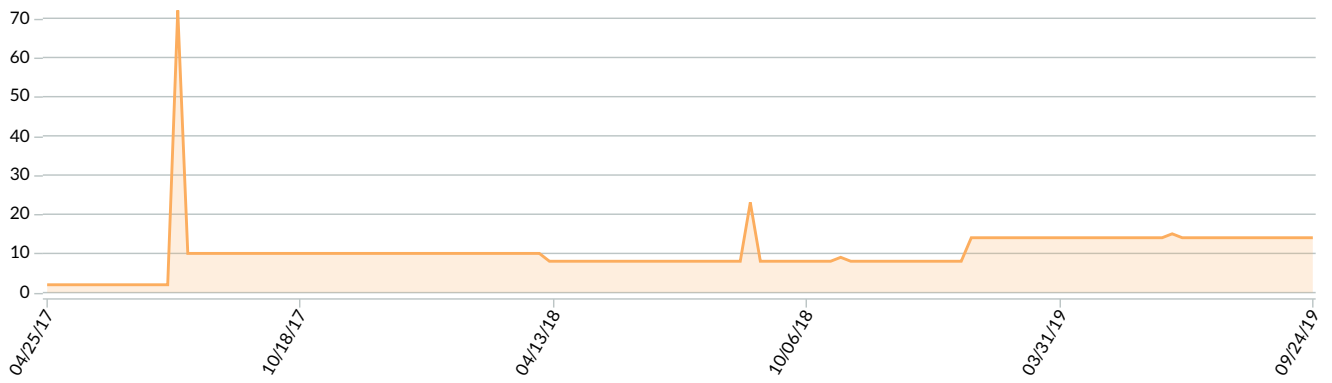

Wyvernwood Master Plan : Congress for The New Urbanism Charter Award https://tortigallas.com/awards/congress-for-the-new-urbanism-4	19	Title Too Long
Crystal City Master Plan : Congress for The New Urbanism Charter Award https://tortigallas.com/awards/congress-for-the-new-urbanism-5	19	Title Too Long
Westlawn Gardens Revitalization : Congress for The New Urbanism Charter Award https://tortigallas.com/awards/congress-for-the-new-urbanism-charter-award-2	19	Title Too Long
Westlawn Gardens Revitalization : HUD Secretary's Opportunity and Empowerment Award https://tortigallas.com/awards/hud-secretarys	19	Title Too Long
Ormanada Mixed-Use Community : International Property Awards, Europe https://tortigallas.com/awards/international-property-awards-europe	19	Title Too Long
Masonvale Faculty/Staff Housing, George Mason University : Jack Kemp Excellence in Affordable and Workforce Housing https://tortigallas.com/awards/jack-kemp-workforce	19	Title Too Long
Fort Belvoir Family Housing : Market Leader Award - Energy Star Certified Homes https://tortigallas.com/awards/market-leader-award	19	Title Too Long
Fort Belvoir Family Housing : Multi-Housing News Design Excellence Award https://tortigallas.com/awards/multi-housing-news-design-excellence-award	19	Title Too Long
MacDill Air Force Base Family Housing : Multifamily Executive, Grand Award https://tortigallas.com/awards/multifamily-executive-grand-award	19	Title Too Long
Monroe Street Market, Catholic University of America : NAHB Pillars of the Industry https://tortigallas.com/awards/nahb-pillars-of-the-industry-2	19	Title Too Long
Masonvale Faculty/Staff Housing, George Mason University : NAHB Pillars of the Industry Award https://tortigallas.com/awards/nahb-pillars-of-the-industry-award-4	19	Title Too Long
MacDill Air Force Base Family Housing : NAHB Pillars of the Industry Award https://tortigallas.com/awards/nahb-pillars-of-the-industry-award-5	19	Title Too Long
Crystal City Master Plan : National Planning Achievement Award for Innovation https://tortigallas.com/awards/national-planning	19	Title Too Long
Westminster New Downtown : Congress for the New Urbanism Charter Award https://tortigallas.com/awards/neighborhood-district-and-corridor	19	Title Too Long
Wyandanch and Straight Path Form-Based Code : Richard H. Driehaus Charitable Lead Trust Form Based Code Award https://tortigallas.com/awards/richard-h-driehaus-charitable	19	Title Too Long
Westlawn Gardens Revitalization : Charles L. Edson Tax Credit Excellence Award https://tortigallas.com/awards/tax-credit-excellence-award	19	Title Too Long
Newforma Info Exchange - Sign In https://files.tortigallas.com/UserWeb/Login/Login.aspx?v=0&lang=en	19	Missing Description
Tom Gallas at the Accelerator for America Advisory Council Meeting! https://tortigallas.com/news-events/tom-gallas-at-the-accelerator-for-america-advisory-cou...	19	URL Too Long
Torti Gallas Wins Two Professional Builder Awards!! https://tortigallas.com/news-events/torti-gallas-wins-two-professional-builder-awards	19	URL Too Long
Westlawn Gardens Revitalization : Congress for The New Urbanism Charter Award https://tortigallas.com/awards/congress-for-the-new-urbanism-charter-award-2	19	URL Too Long
CNU's Public Square Highlights Torti Gallas' Work in Deanwood! https://tortigallas.com/news-events/cnus-public-square-highlights-torti-gallas-work-in-dean...	19	URL Too Long
The Urban Adventure Square Comes to Torti Gallas!! https://tortigallas.com/news-events/the-urban-adventure-square-comes-to-torti-gallas	19	URL Too Long

All Content Issues

Total Issues