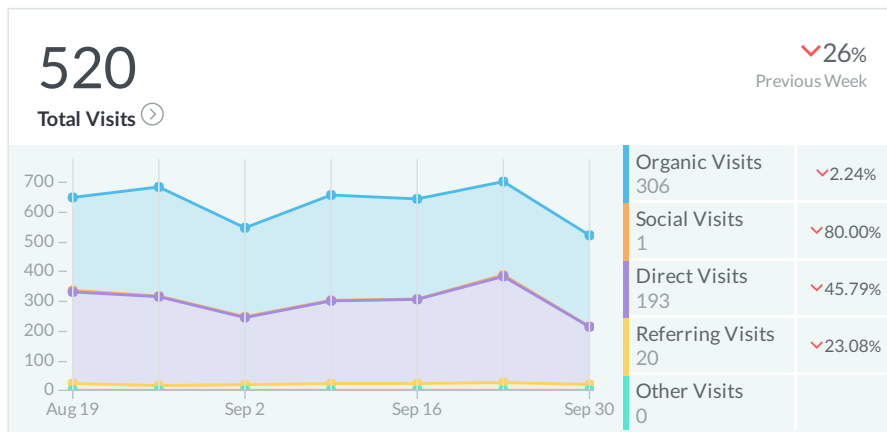

Torti Gallas Report

Generated on October 1, 2019

Dashboard

Top Local Keywords

By rank on Google en-US

Keyword	Location	Rank
Town Information Modeling	Bethesda, Maryland, United Stat...	#1
Town Information Modeling	Washington, District of Columb...	#1
municipal planning	Bethesda, Maryland, United Stat...	#6
municipal planning	Washington, District of Columb...	#7
Placemaking	Washington, District of Columb...	#28