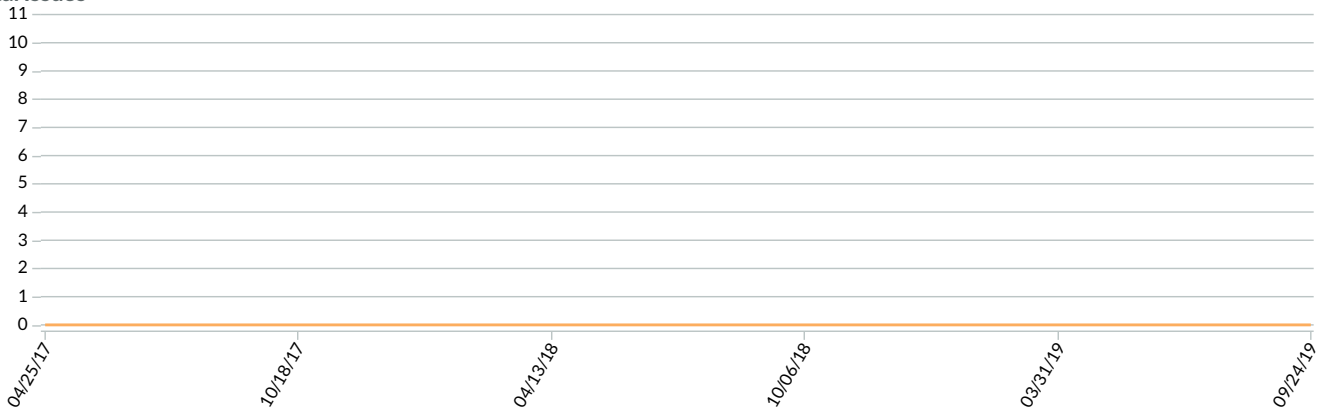

Pages with Critical Crawler Issues

New	URL	Page Authority	Issue Type
New	404 - File or directory not found. http://idam.tortigallas.com/%2F(S(o05tebbuh045wg55mjb4z45))%2Flogin.aspx%3Fr%3D	19	4xx Error
New	404 - File or directory not found. http://idam.tortigallas.com/(S(o05tebbuh045wg55mjb4z45))%2F(S(o05tebbuh045wg55mj...	19	4xx Error
	Not Found https://tortigallas.com/expertise/planning	19	4xx Error
	Not Found https://tortigallas.com/portfolio/www.thegarlands.com	19	4xx Error

All Crawler Warnings

Total Issues