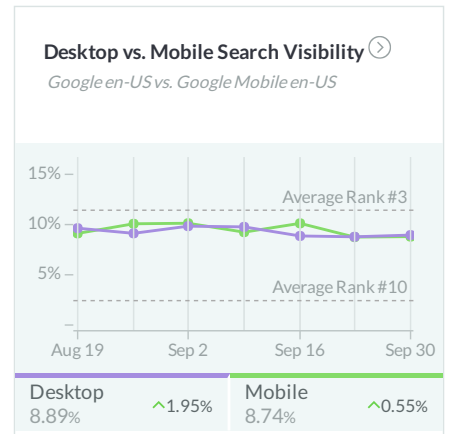

Dashboard

Top Local Keywords

By rank on Google en-US

Keyword	Location	Rank
Town Information Modeling	Bethesda, Maryland, United Stat...	#1
Town Information Modeling	Washington, District of Columb...	#1
municipal planning	Bethesda, Maryland, United Stat...	#6
municipal planning	Washington, District of Columb...	#7
Placemaking	Washington, District of Columb...	#28