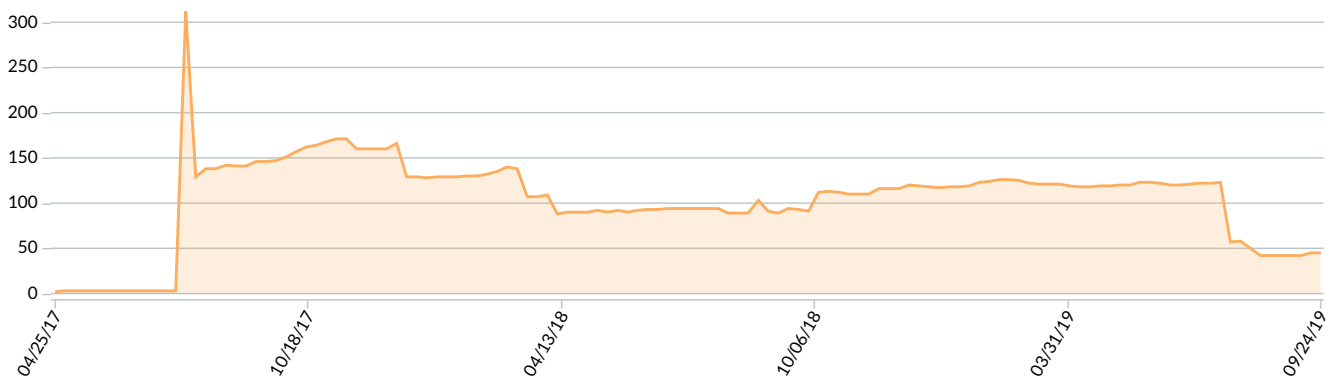

Pages with Redirect Issues

	New URL	Page Authority	Issue Type	Preview
	Object moved http://idam.tortigallas.com/%2F(S(o05tebbuh045wg55mjb4z45))%2Fidam.aspx	19	Temporary Redirect	
	Object moved http://idam.tortigallas.com/(S(o05tebbuh045wg55mjb4z45))/idam.aspx	19	Temporary Redirect	
	Object moved http://idam.tortigallas.com/(S(o05tebbuh045wg55mjb4z45))/login.aspx?r=	19	Temporary Redirect	
	Object moved http://idam.tortigallas.com/	22	Redirect Chain	
	301 Moved Permanently http://www.tortigallas.com/portfolio/viva-white-oak	19	Redirect Chain	
	Object moved http://idam.tortigallas.com/	22	Temporary Redirect	
	Object moved https://files.tortigallas.com/UserWeb/Login/Login.aspx	19	Temporary Redirect	
	Object moved https://idam.tortigallas.com/login.aspx	19	Temporary Redirect	

All Metadata Issues

Total Issues