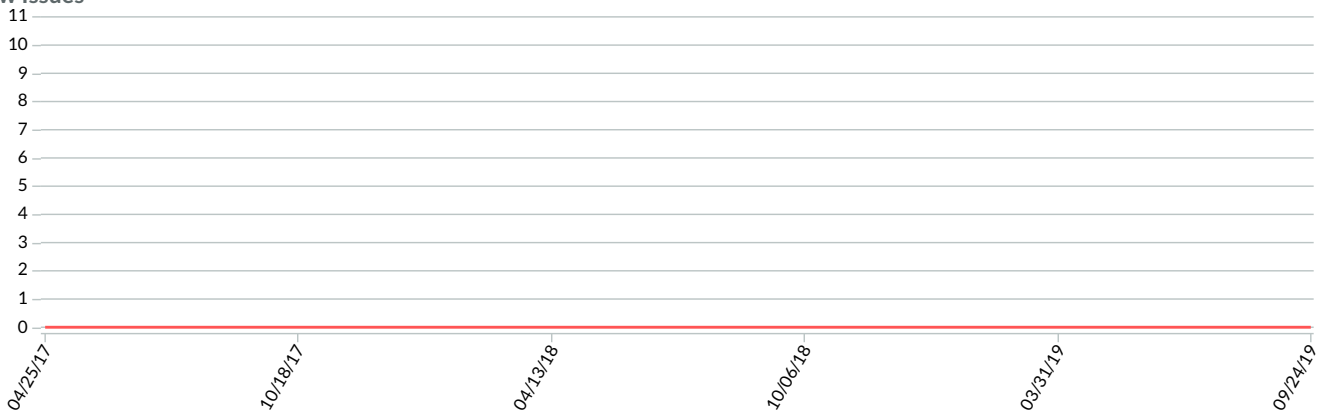

All Crawler Warnings

New Issues

You have no Crawler Warnings! Nice work.