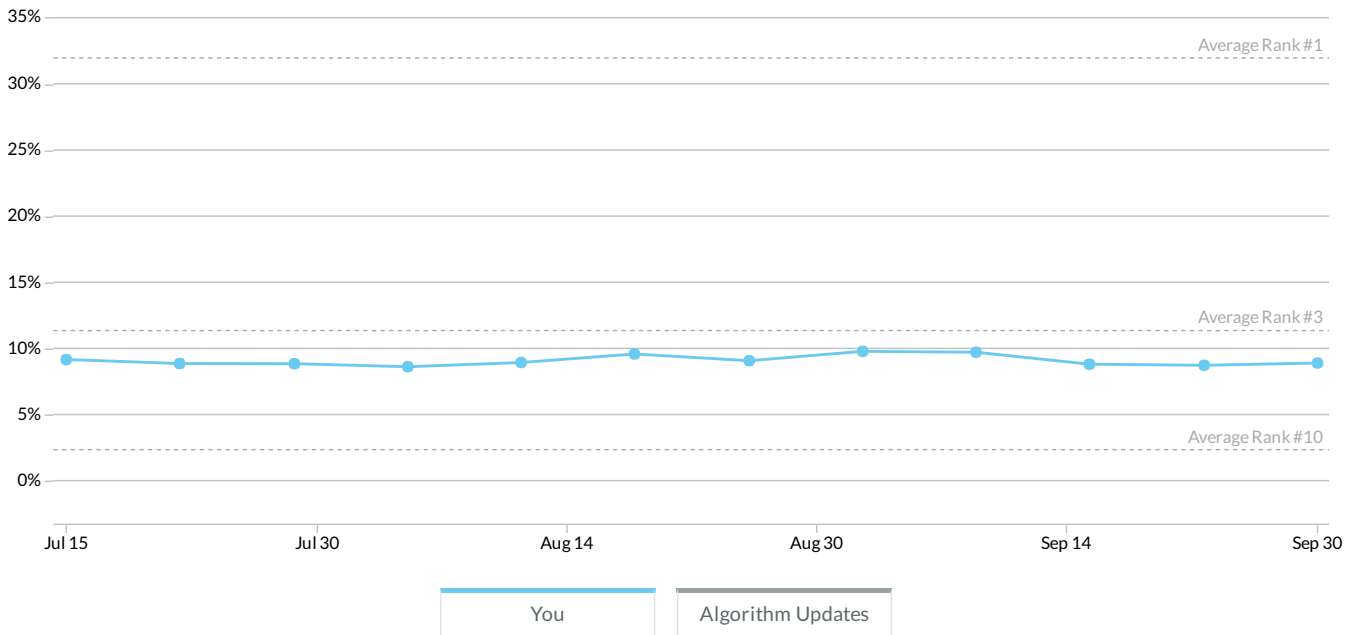

Link Metrics - tortigallas.com

Link Metrics - tortigallas.com

Visits from Organic Search

Search Visibility

Estimated percentage of clicks based on your keyword rankings

Visits by Search Engine

Search Engine	Visits ⁱ	% Change ⁱ	% of Total Search Traffic	Non-Branded Keyword Visits ⁱ	% New Visits ⁱ	Bounce Rate ⁱ	Pages per Visit ⁱ
google	1,485	▲ 30.15%	94%	1,484	76%	49.43	3.23
bing	72	▲ 35.85%	5%	27	69%	44.44	3.11
yahoo	7	▼ 53.33%	0%	7	100%	57.14	2.00
baidu	1		0%	1	100%	100	1.00
ask	2	▼ 33.33%	0%	1	100%	0	5.50
duckduckgo	8		1%	8	63%	25	11.63
ecosia.org	2		0%	1	100%	50	2.00