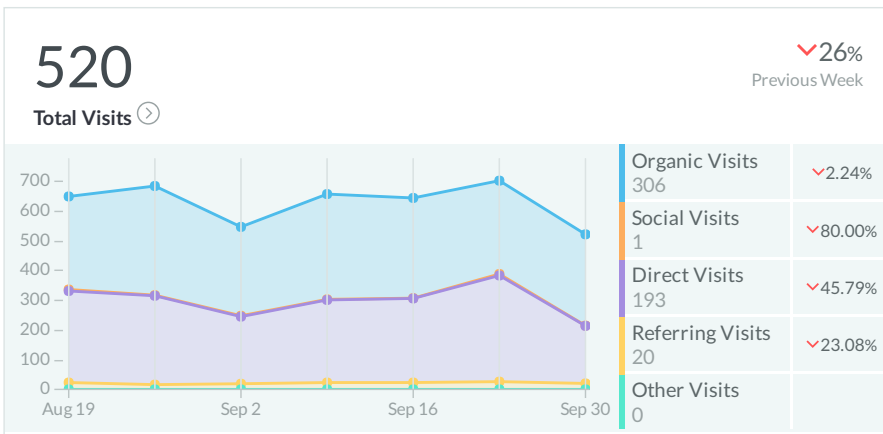

Dashboard

Top Local Keywords

By rank on Google en-US

Keyword	Location	Rank
Town Information Modeling	Bethesda, Maryland, United Stat...	#1
Town Information Modeling	Washington, District of Columb...	#1
municipal planning	Bethesda, Maryland, United Stat...	#6
municipal planning	Washington, District of Columb...	#7
Placemaking	Washington, District of Columb...	#28