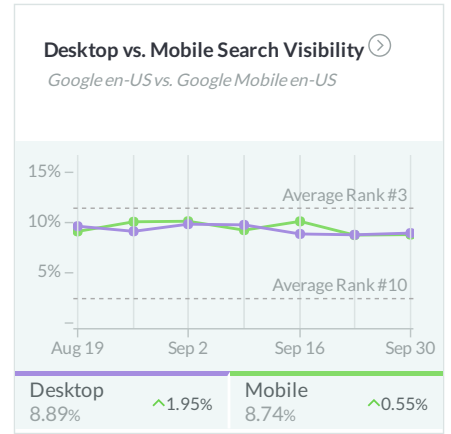

Gensler	151k	
Mithun Architects	17k	
Streetsense	36k	

15 / 42

1
Previous Week

Keywords Ranked #1-10 

Competitors

Gensler	0	
Mithun Architects	0	
Streetsense	0	

Dashboard

Top Local Keywords