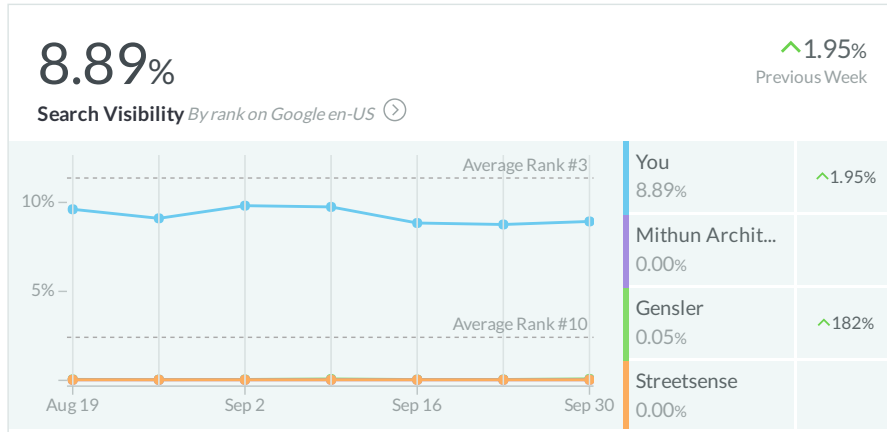

Torti Gallas Report

Generated on October 1, 2019

Dashboard

Top Local Keywords

By rank on Google en-US

Keyword	Location	Rank
Town Information Modeling	Bethesda, Maryland, United Stat...	#1
Town Information Modeling	Washington, District of Columb...	#1
municipal planning	Bethesda, Maryland, United Stat...	#6
municipal planning	Washington, District of Columb...	#7
Placemaking	Washington, District of Columb...	#28