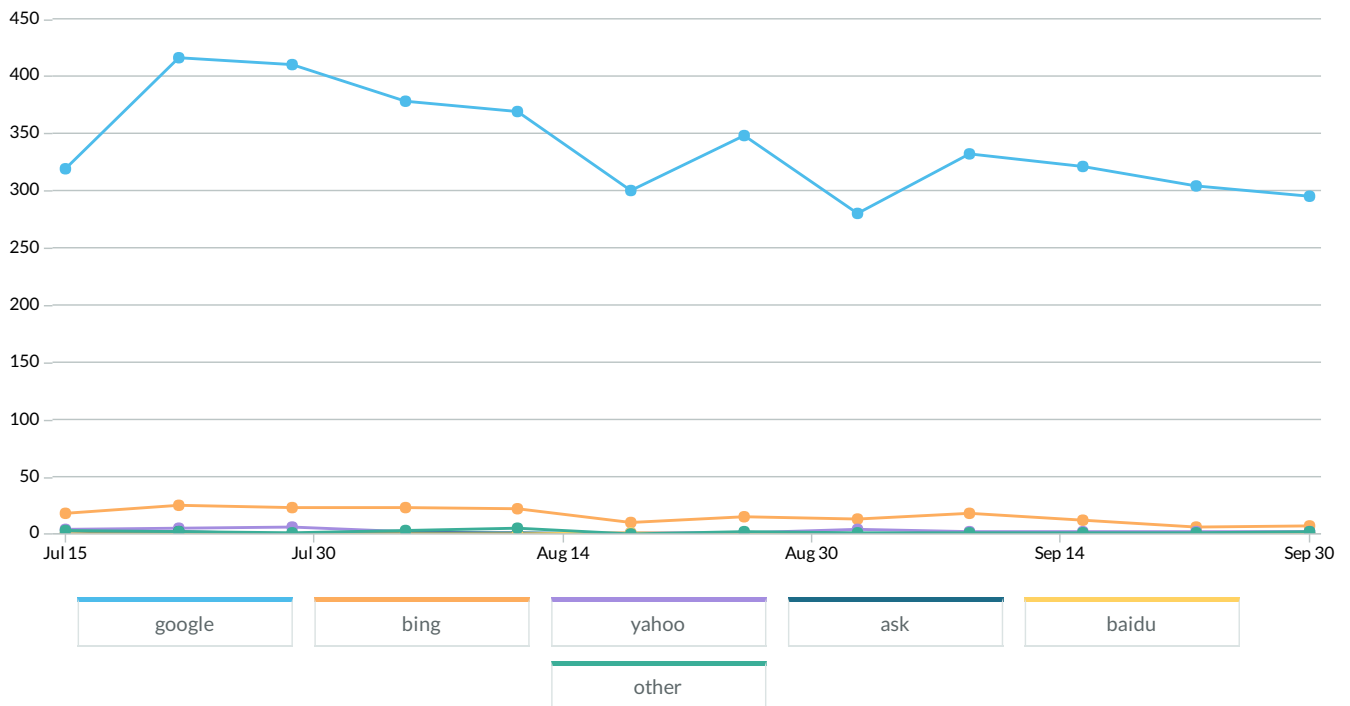

Visits from Organic Search

Visits by Search Engine

Search Engine	Visits ⁱ	% Change ⁱ	% of Total Search Traffic	Non-Branded Keyword Visits ⁱ	% New Visits ⁱ	Bounce Rate ⁱ	Pages per Visit ⁱ
google	295	▼7.52%	96%	294	76%	56.95	2.77
bing	7	▼61.11%	2%	1	57%	57.14	1.71
yahoo	2	▼50.00%	1%	2	100%	50	1.50
duckduckgo	2	▼33.33%	1%	2	50%	0	2.00