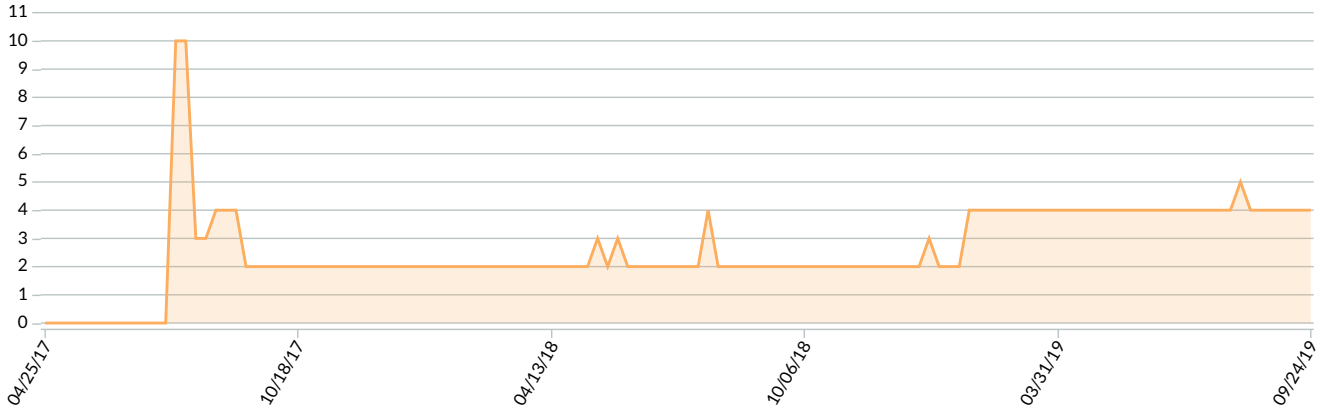

Moz Recommends Fixing

⚠️ 4xx Error (4)

Why is this a high priority?

This is bad for site visitors, who may see "404 Error Page Not Found" instead of the content they are seeking. If external...

How to fix it:

Pete says: *Update your redirect to point to a relevant (and working) URL. <a...*

[Review](#)

Title Too Long (22)

Why is this a high priority?

If your title is too long, it will not display properly and may limit your ability to attract customers to your site. Google...

How to fix it:

Brian says: *We recommend limiting your title to between 10 and 60 characters or modifying the characters selected to keep it under 570 pixels...*

[Review](#)

Missing Description (9)

Why is this a high priority?

Meta descriptions are a very important factor in improving click-through rates on SERPs. In the absence of a meta description...

How to fix it:

Britney says: *The meta description should employ keywords in an intelligent and compelling way that encourages a searcher to click. Optimally, the...*

[Review](#)

All Critical Crawler Issues

Total Issues