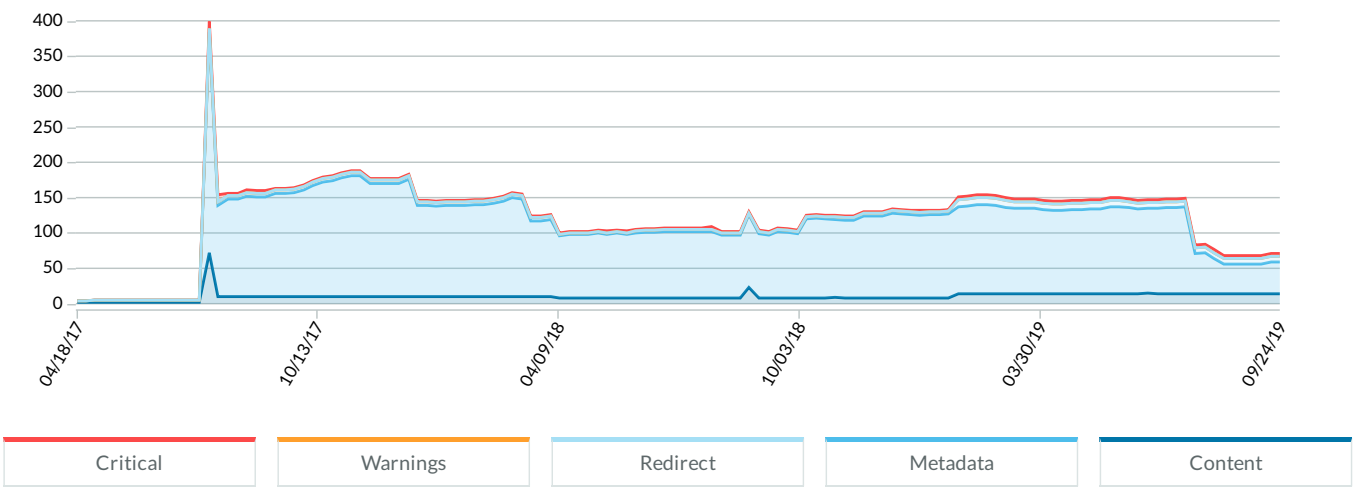

mixed-use industry specific	Washington, District of Columbia, United States	#33	^18+	#51+	#51+	#32	▼1
real estate consulting industry specific	Washington, District of Columbia, United States	#34	^9	#51+	#51+	#29	▼4
Placemaking industry specific	Bethesda, Maryland, United States	#42	^5	#51+	#51+	#51+	
public private partnerships industry specific	Bethesda, Maryland, United States	#48	^3+	#51+	#51+	#51+	
architecture	National	#51+		#51+	#51+	#51+	
The Spectrum industry specific	Washington, District of Columbia, United States	#51+		#51+	#51+	#51+	
public private partnerships industry specific	National	#51+		#51+	#51+	#51+	

Total Issues Detected