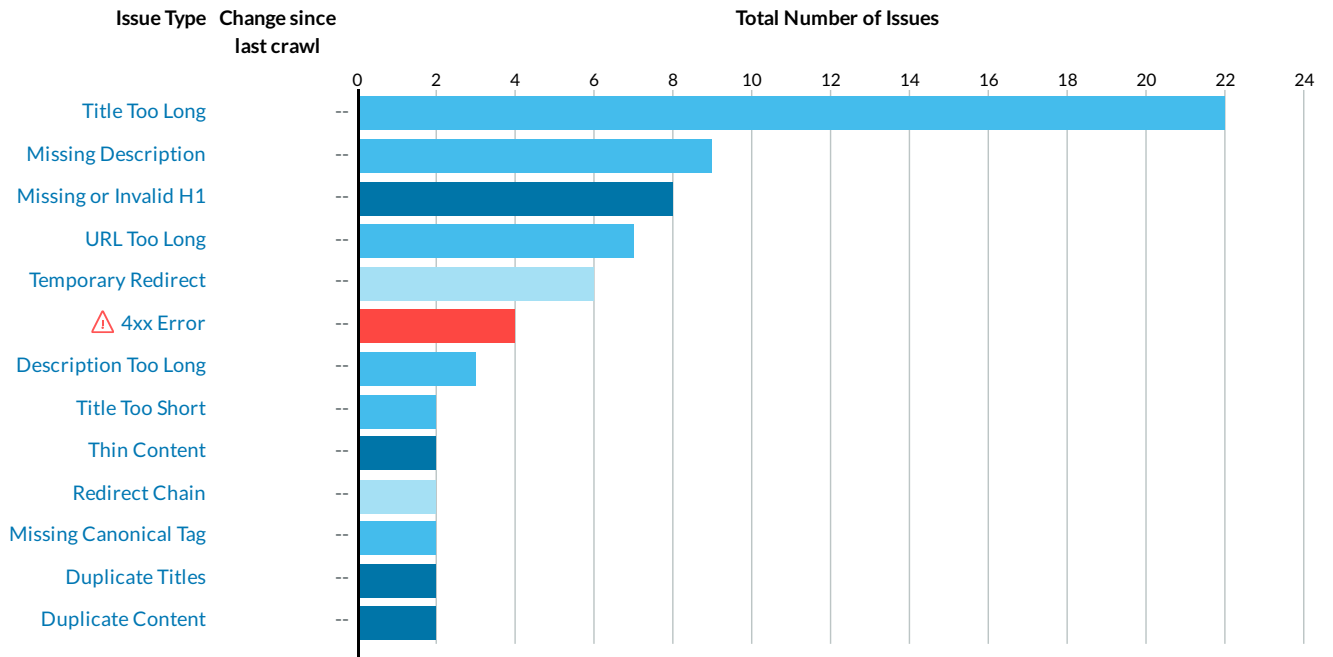

Total Issues Detected

Total Pages Crawled

All Issues

Critical Warnings Redirect Metadata Content

Inbound Links - tortigallas.com

Link Source:

Link Type:

Link State: