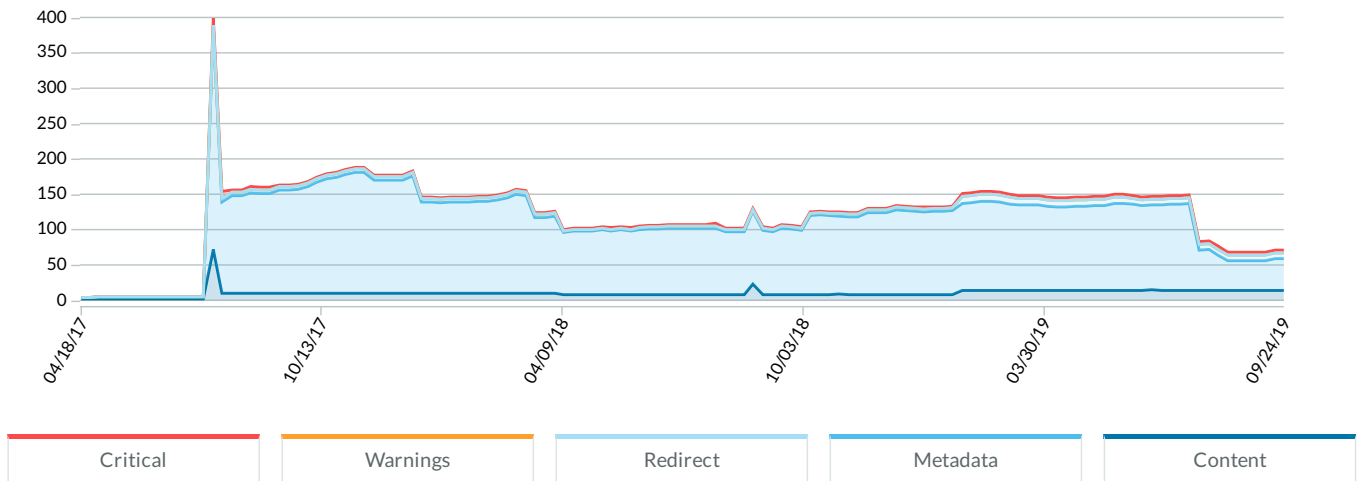

Total Issues Detected