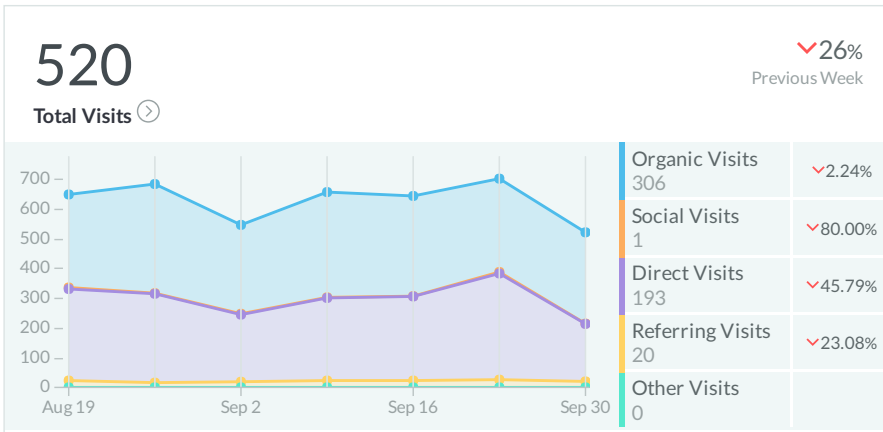

Gensler	151k	
Mithun Architects	17k	
Streetsense	36k	

15 / 42

1
Previous Week

Keywords Ranked #1-10 

Competitors

Gensler	0	
Mithun Architects	0	
Streetsense	0	

Dashboard

Top Local Keywords