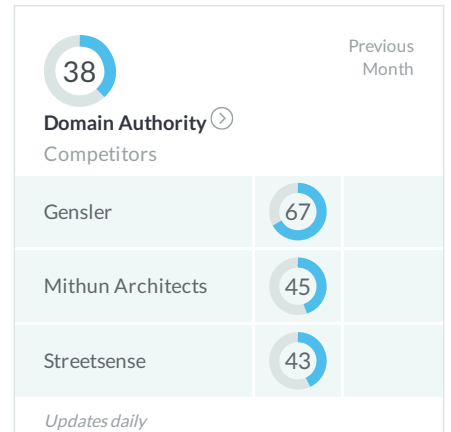

Top National Keywords

By rank on Google en-US

Keyword	Rank
tortigallas	#1
torti gallas and partners	#1
Torti Gallas	#1
torti gallas	#1
Town Information Modeling	#1

2,454

Previous
Month

External Links 

Competitors

Gensler	151k	
Mithun Architects	17k	
Streetsense	36k	

15 / 42

1
Previous Week

Keywords Ranked #1-10 

Competitors

Gensler	0	
Mithun Architects	0	
Streetsense	0	

Dashboard

Top Local Keywords

By rank on Google en-US

Keyword	Location	Rank
Town Information Modeling	Bethesda, Maryland, United Stat...	#1
Town Information Modeling	Washington, District of Columb...	#1
municipal planning	Bethesda, Maryland, United Stat...	#6
municipal planning	Washington, District of Columb...	#7
Placemaking	Washington, District of Columb...	#28

Top National Keywords

By rank on Google en-US

Keyword	Rank
tortigallas	#1
torti gallas and partners	#1
Torti Gallas	#1
torti gallas	#1
Town Information Modeling	#1

Rankings Overview

Search Visibility ⁱ

8.89%