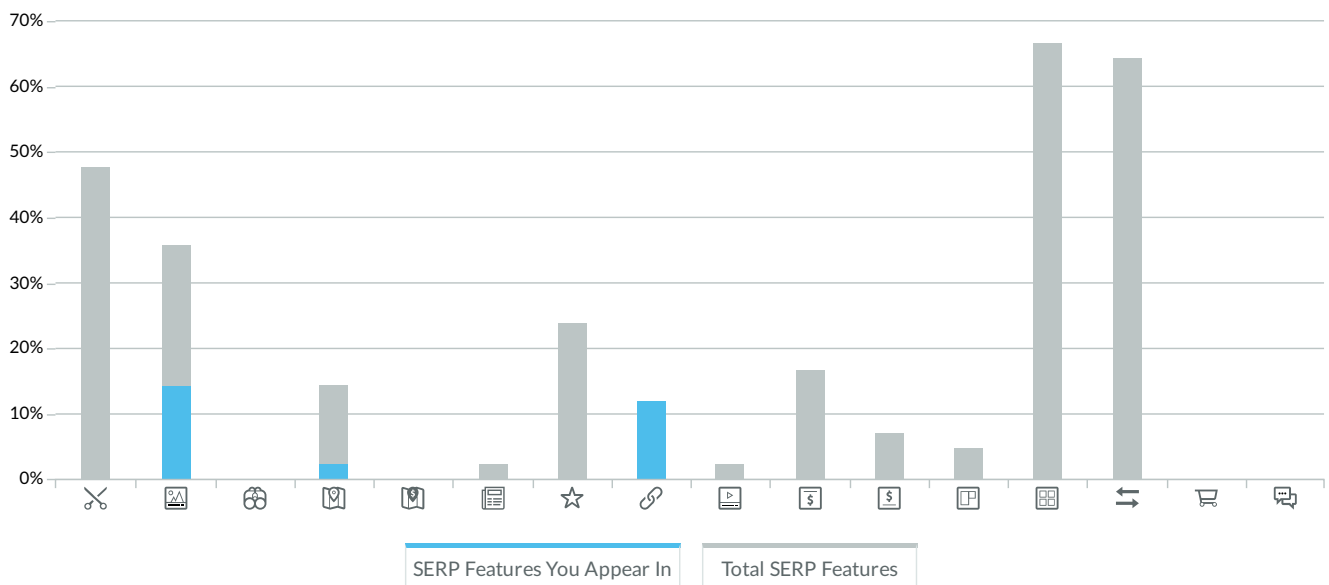

Estimated Search Traffic by Keyword

Google's (not provided) keyword data makes it pretty difficult to research which keywords send traffic your way. The Landing Pages report shows which of your tracked keywords are likely sending organic traffic to your landing pages—and estimates visits from those keywords based on the keyword SERP position.

Landing Page	Organic Search Traffic	Tracked Keywords	Location	Monthly Volume	Est. Visits	Rank
tortigallas.com	136 ↓8%	torti	National	851-1.7k	34	#3 ↑1
		Torti Gallas	National	201-500	27	#1
		torti gallas	National	201-500	27	#1
		gallas	National	851-1.7k	7	#10 ↑3
		torti gallas and partners	National	11-50	2	#1
tortigallas.com/...areers	3 ↓40%	gallas	National	851-1.7k	2	#13
tortigallas.com/...lting	1	real estate consulting	National	201-500	--	#33 ↓6
		real estate consulting	Bethesda, Maryland, United States	no data	--	#29 ↑2
		real estate consulting	Washington, District of Columbia, United States	no data	--	#34 ↓1
tortigallas.com/offices	15 ↑36%	gallas	National	851-1.7k	--	--
tortigallas.com/...aking	2 ↓50%	Placemaking	Washington, District of Columbia, United States	no data	--	#28 ↑2
tortigallas.com/...enter	2	torti gallas barry farm	National	no data	--	#1
tortigallas.com/...chive	4 ↓67%	torti gallas barry farm	National	no data	--	#2

SERP Features Overview

% of keywords