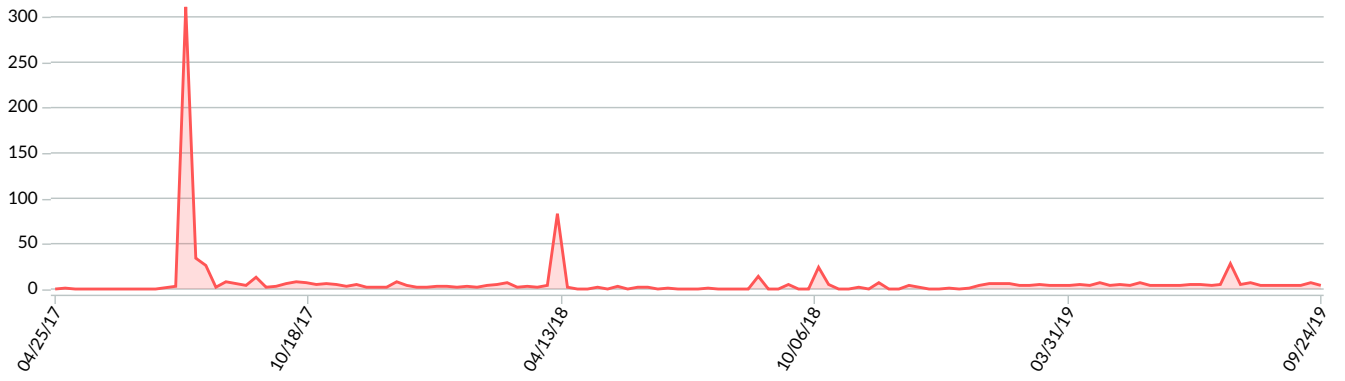

All Metadata Issues

New Issues