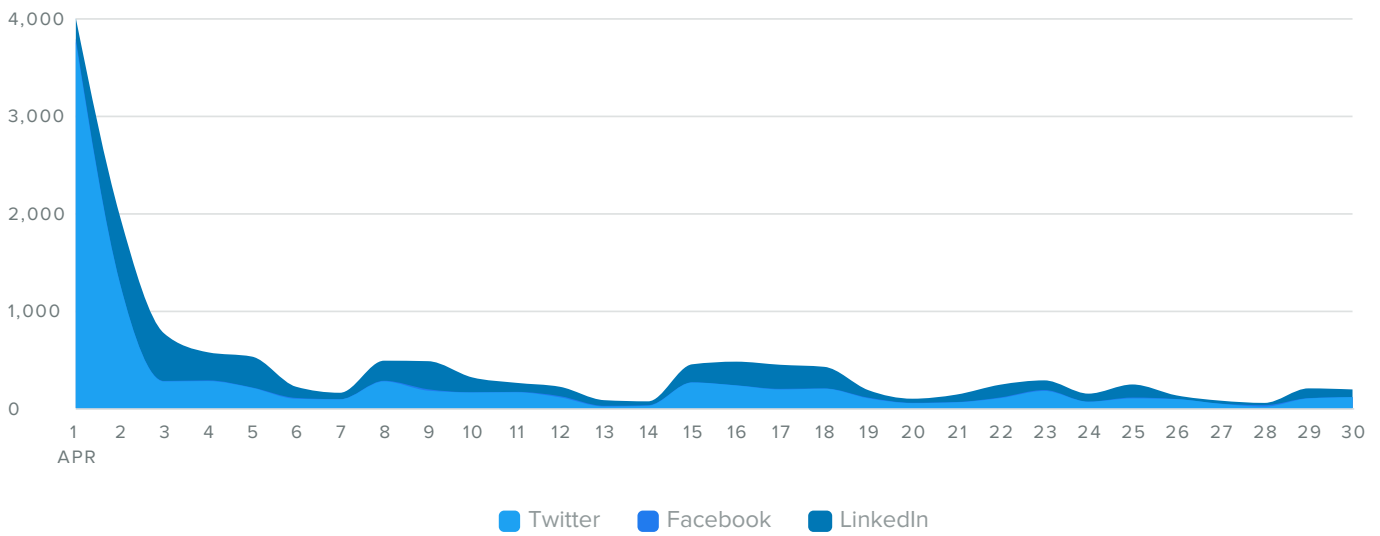

Message volume decreased by

↘ 16.7%

since previous date range

Received Messages Metrics	Totals	% Change
Twitter Messages Received	8	↗ 166.7%
Facebook Messages Received	0	↘ 100%
Total Messages Received	8	↗ 100%

Message volume increased by

↗ 100%

since previous date range

Group Impressions

IMPRESSIONS PER DAY

Impressions Metrics	Totals	% Change
Twitter Impressions	8,801	↗ 86.5%
Facebook Impressions	188	↘ 75.1%
LinkedIn Impressions	4,910	↘ 21.8%
Total Impressions	13,899	↗ 18.3%