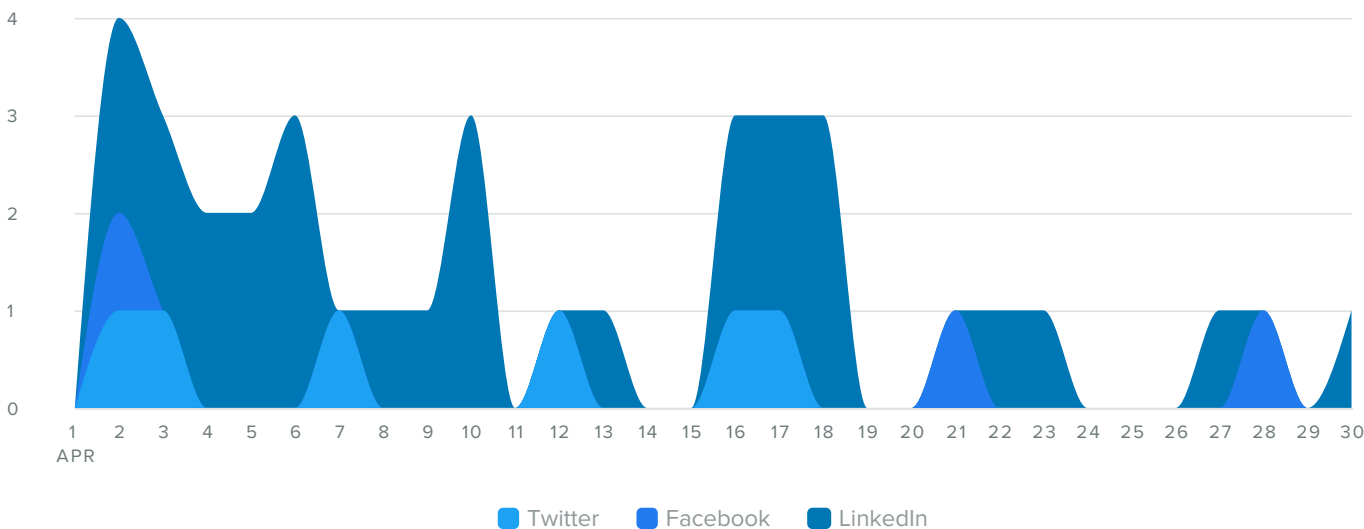

Impressions  13.9k	Engagements  416	Link Clicks  184
---	---	---

Group Audience Growth

FOLLOWERS GAINED, BY DAY

Audience Growth Metrics	Totals	Total Followers % Change
Total Followers	3,296	↗ 0.8%
Total Net Follower Growth	32	
Twitter Net Follower Growth	4	↗ 1%
Facebook Net Fan Growth	3	↗ 1.4%
LinkedIn Net Follower Growth	25	↗ 0.8%

Message volume decreased by

↘ 16.7%

since previous date range

Received Messages Metrics	Totals	% Change
Twitter Messages Received	8	↗ 166.7%
Facebook Messages Received	0	↘ 100%
Total Messages Received	8	↗ 100%