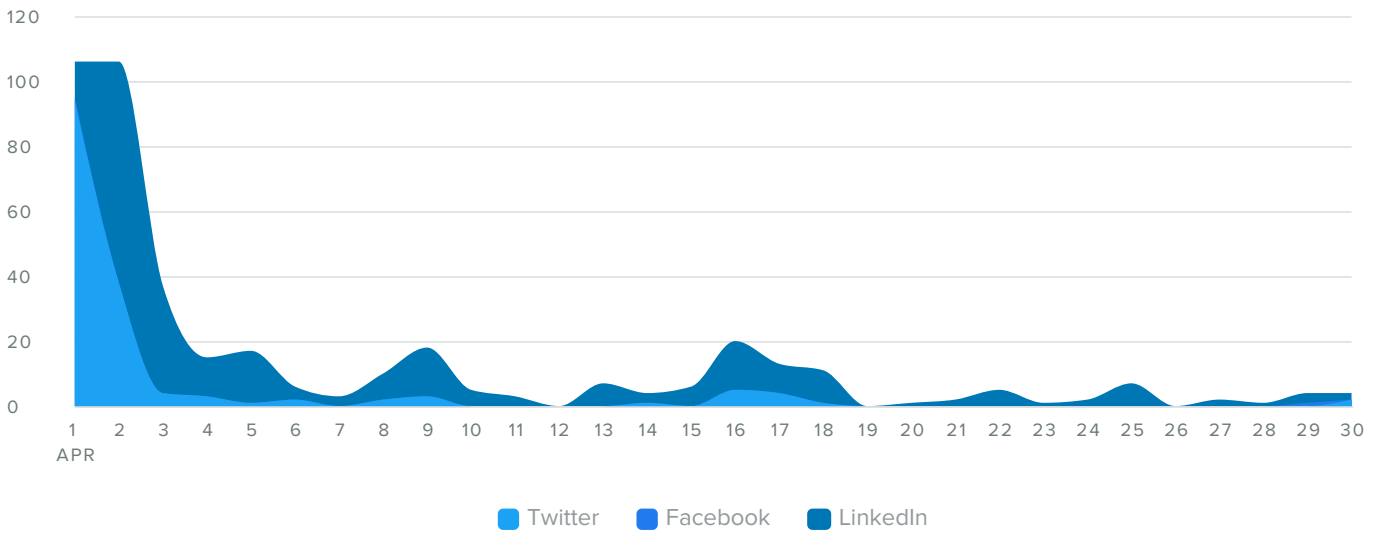

Message volume increased by

↗ 100%

since previous date range

Group Impressions

IMPRESSIONS PER DAY

Impressions Metrics	Totals	% Change
Twitter Impressions	8,801	↗ 86.5%
Facebook Impressions	188	↘ 75.1%
LinkedIn Impressions	4,910	↘ 21.8%
Total Impressions	13,899	↗ 18.3%

Total Impressions increased by

▲18.3%

since previous date range

Group Engagement

ENGAGEMENTS PER DAY

Engagement Metrics	Totals	% Change
Twitter Engagements	160	↗ 627.3%
Facebook Engagements	2	↘ 75%
LinkedIn Engagements	254	↘ 35.7%
Total Engagements	416	↘ 2.1%