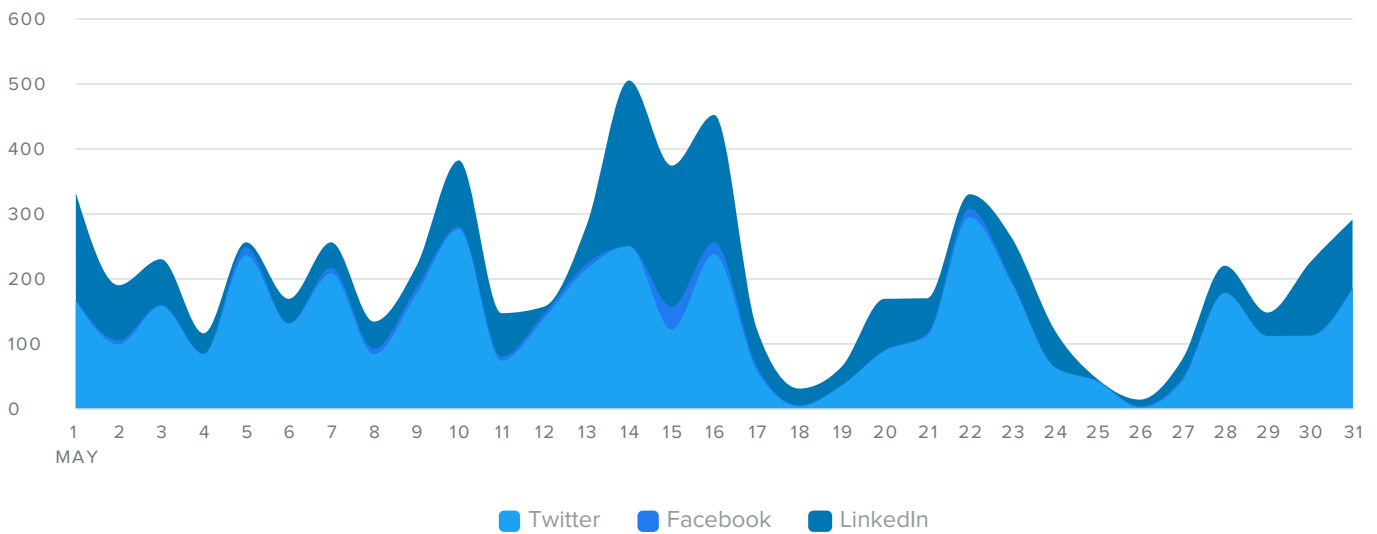

Message volume decreased by

↘ 60%

since previous date range

Received Messages Metrics	Totals	% Change
Twitter Messages Received	4	↘ 50%
Facebook Messages Received	0	→ 0%
Total Messages Received	4	↘ 50%

Message volume decreased by

↘ 50%

since previous date range

Group Impressions

IMPRESSIONS PER DAY

Impressions Metrics	Totals	% Change
Twitter Impressions	4,150	↘ 52.8%
Facebook Impressions	166	↘ 11.7%
LinkedIn Impressions	2,145	↘ 56.3%
Total Impressions	6,461	↘ 53.5%