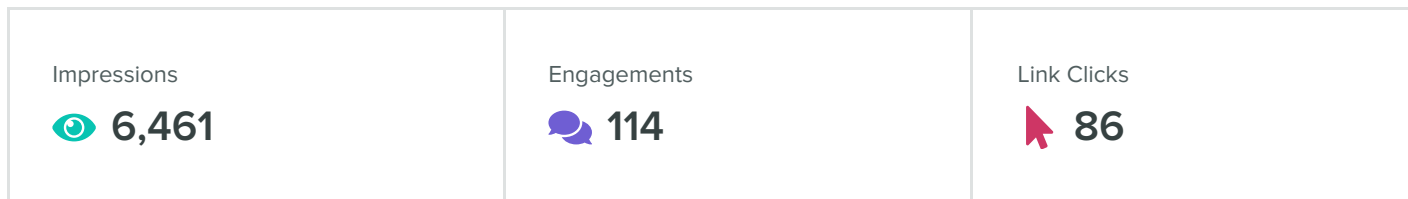

Group Audience Growth

FOLLOWERS GAINED, BY DAY

Audience Growth Metrics	Totals	Total Followers % Change
Total Followers	3,338	↗ 1.3%
Total Net Follower Growth	39	
Twitter Net Follower Growth	6	↗ 1.6%
Facebook Net Fan Growth	5	↗ 3.5%
LinkedIn Net Follower Growth	28	↗ 1.1%