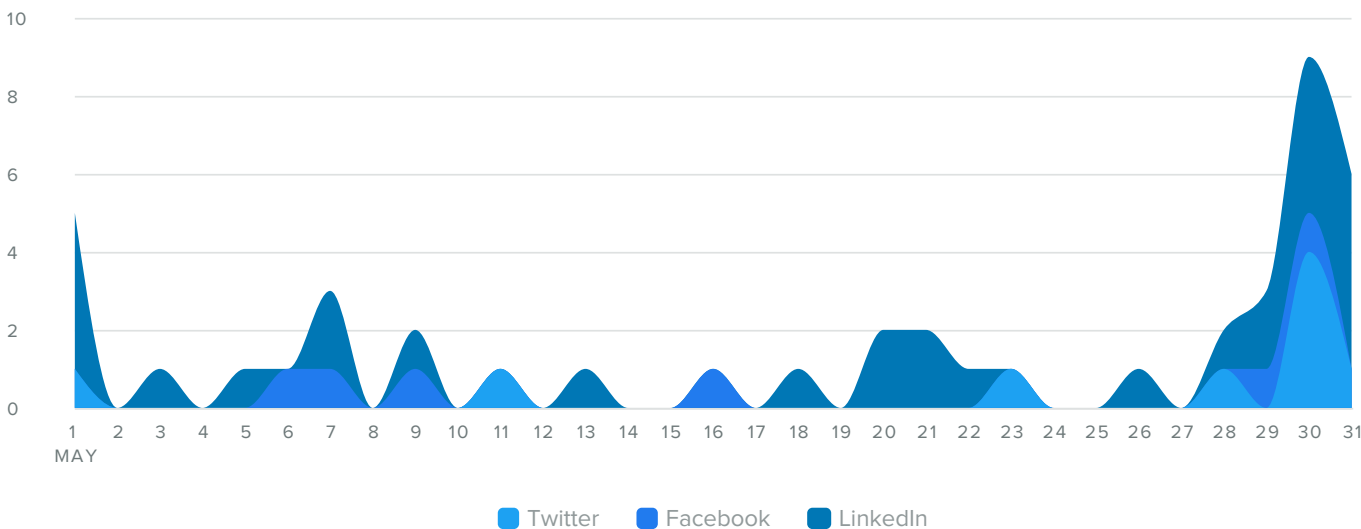

Group Report

May 2019

Understand growth and health of your social profiles

INTERFACE

Included in this Report

 McKissack Mckissack
 McKissack & McKissack

 McKissack & McKissack

Group Activity Overview

Group Audience Growth

FOLLOWERS GAINED, BY DAY

Audience Growth Metrics	Totals	Total Followers % Change
Total Followers	3,338	↗ 1.3%
Total Net Follower Growth	39	
Twitter Net Follower Growth	6	↗ 1.6%
Facebook Net Fan Growth	5	↗ 3.5%
LinkedIn Net Follower Growth	28	↗ 1.1%

Message volume decreased by

↘ 60%

since previous date range

Received Messages Metrics	Totals	% Change
Twitter Messages Received	4	↘ 50%
Facebook Messages Received	0	→ 0%
Total Messages Received	4	↘ 50%

Message volume decreased by