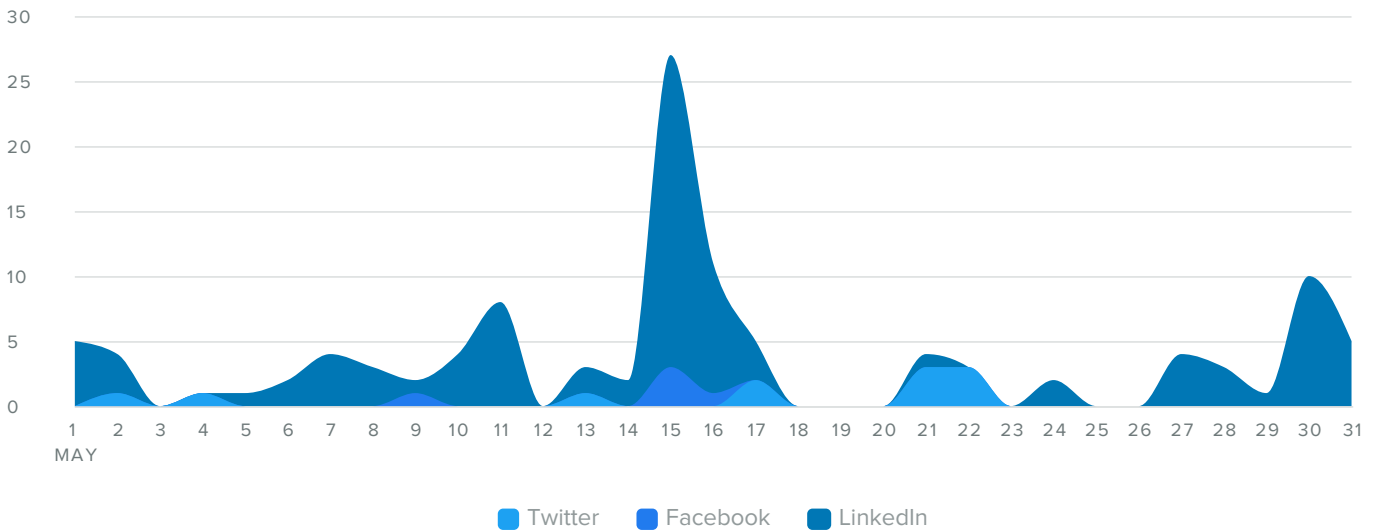

Message volume decreased by

↘ 60%

since previous date range

Received Messages Metrics	Totals	% Change
Twitter Messages Received	4	↘ 50%
Facebook Messages Received	0	→ 0%
Total Messages Received	4	↘ 50%

Message volume decreased by

↘ 50%

since previous date range

Group Impressions

IMPRESSIONS PER DAY

Impressions Metrics	Totals	% Change
Twitter Impressions	4,150	↘ 52.8%
Facebook Impressions	166	↘ 11.7%
LinkedIn Impressions	2,145	↘ 56.3%
Total Impressions	6,461	↘ 53.5%

Total Impressions decreased by

↘ 53.5%

since previous date range

Group Engagement

ENGAGEMENTS PER DAY

Engagement Metrics	Totals	% Change
Twitter Engagements	11	↘ 93.1%
Facebook Engagements	5	↗ 150%
LinkedIn Engagements	98	↘ 61.4%
Total Engagements	114	↘ 72.6%