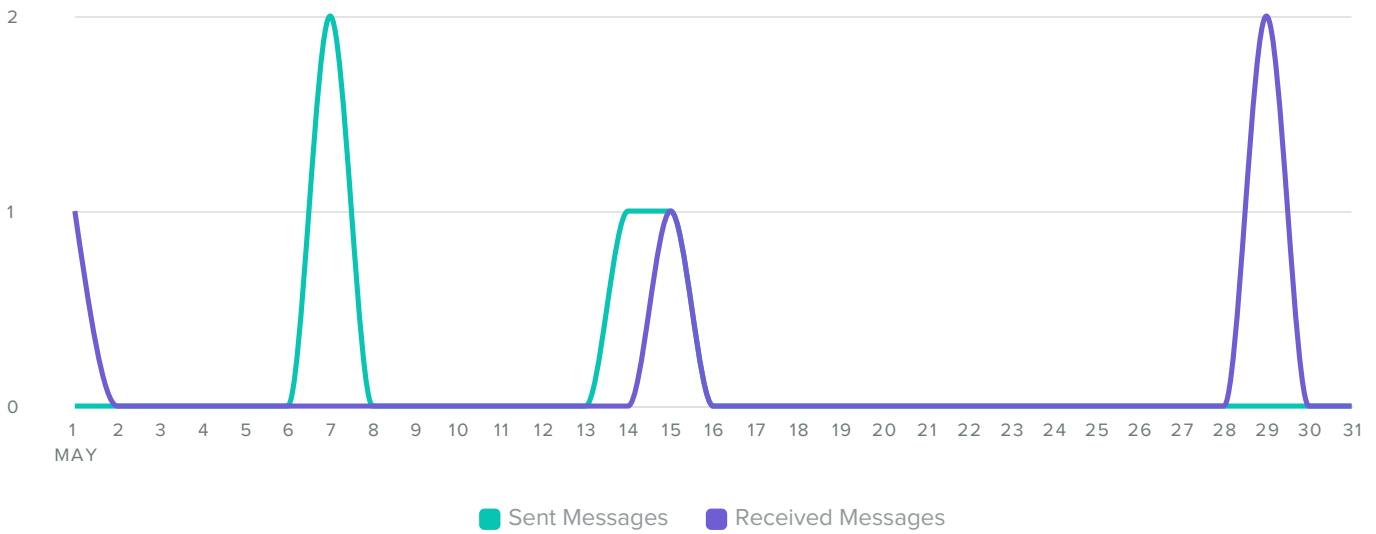

Group Message Volumes

MESSAGES PER DAY

Sent Messages Metrics	Totals	% Change
Twitter Tweets and DMs Sent	2	↘ 60%
Facebook Posts Sent	1	→ 0%
LinkedIn Posts Sent	1	↘ 75%
Total Messages Sent	4	↘ 60%

Message volume decreased by

↘ 60%

since previous date range

Received Messages Metrics	Totals	% Change
Twitter Messages Received	4	↘ 50%
Facebook Messages Received	0	→ 0%
Total Messages Received	4	↘ 50%

Message volume decreased by

↘ 50%

since previous date range