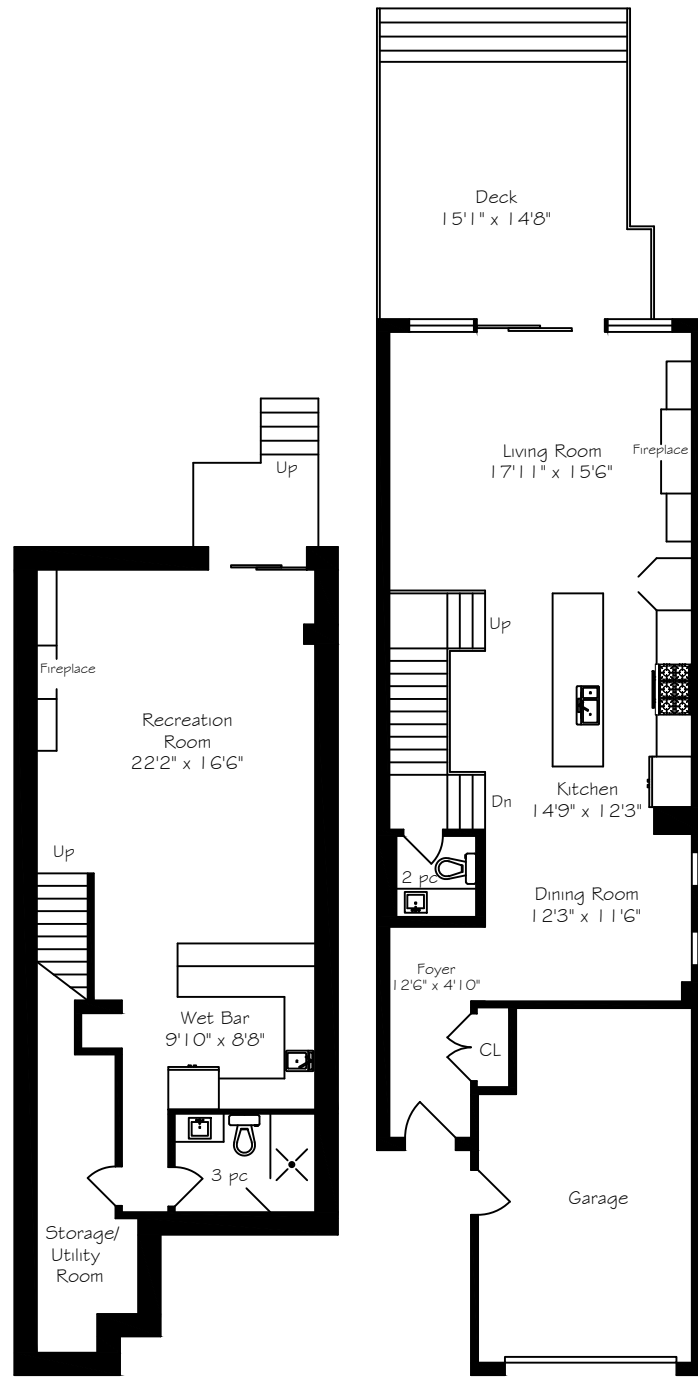

163 Lake Shore Drive

Measurements and Calculations are approximate
To be used as guidelines only
www.measuredup.ca

Lower Level
855 Square Feet

Main Floor
855 Square Feet

Second Floor
1059 Square Feet

Second Floor
845 Square Feet