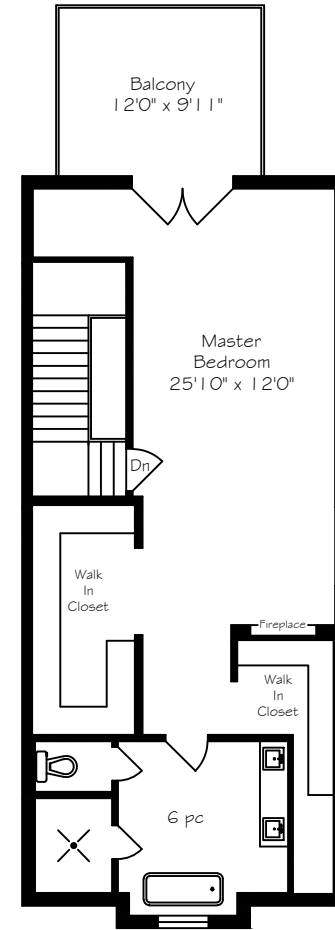

163 Lake Shore Drive

Measurements and Calculations are approximate
To be used as guidelines only
www.measuredup.ca

Lower Level
855 Square Feet

Main Floor
855 Square Feet

Second Floor
1059 Square Feet

Second Floor
845 Square Feet