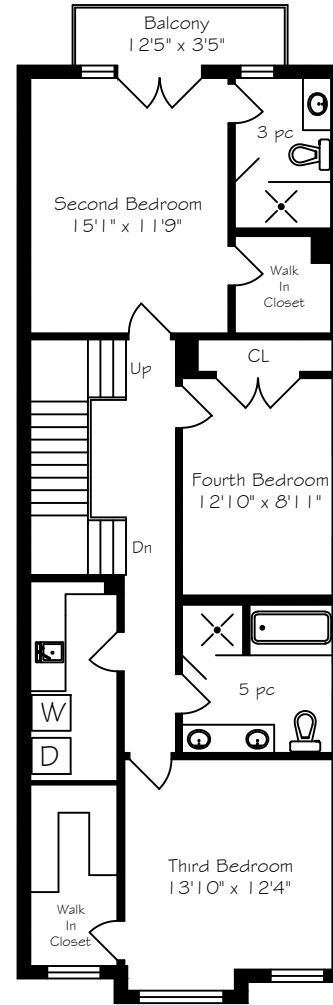

163 Lake Shore Drive

Measurements and Calculations are approximate
To be used as guidelines only
www.measuredup.ca

Lower Level
855 Square Feet

Main Floor
855 Square Feet

Second Floor
1059 Square Feet

Second Floor
845 Square Feet